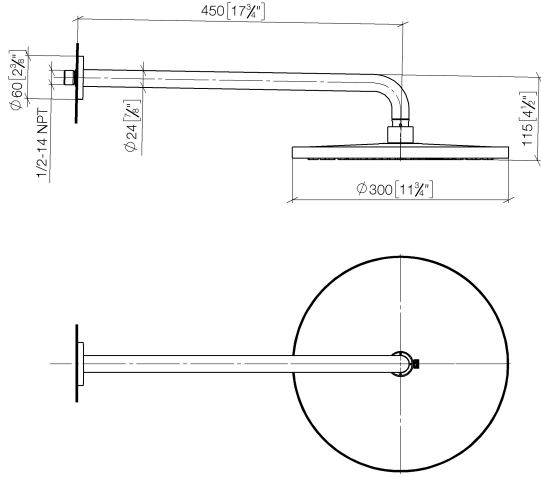

Rain shower with wall fixing FlowReduce 300 mm - Brushed Durabronze (23kt Gold)

TARA

28 678 970

- 450mm projection
- rain shower Ø 300 mm
- PURE RAIN, max. flow rate 9 l/min (at 3 bar)
- Function from: 7 l/min
- rosette Ø 60 mm
- 1/2" connection
- with anti-scale system
- quick clearing
- This product can help a building meet the requirements of Green Building Rating Systems, e.g. LEED®, BREEAM®, DGNB

Rain shower with wall fixing FlowReduce 300 mm - Brushed Durabronz (23kt Gold)

TARA

28 678 970
mm [inches]

Flow rate chart

Codes & Standards

DIN 4109

ISO 3822

Ü-Zeichen

Rain shower with wall fixing FlowReduce 300 mm - Brushed Durabronz (23kt Gold)

TARA

28 678 970
Certificates

LGA_29

Rain shower with wall fixing FlowReduce 300 mm - Brushed Durabronz (23kt Gold)

TARA

28 678 970

No.	Item Number	Name	Quantity used	Delivery time
	04 30 31 032 00 90	fixing set	9	2