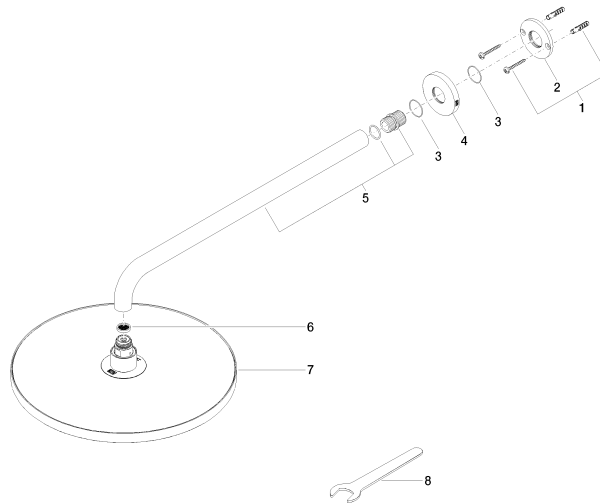

Rain shower with wall fixing FlowReduce 300 mm - Brushed Durabronze (23kt Gold)

TARA

28 678 970

- 450mm projection
- rain shower Ø 300 mm
- PURE RAIN, max. flow rate 9 l/min (at 3 bar)
- Function from: 7 l/min
- rosette Ø 60 mm
- 1/2" connection
- with anti-scale system
- quick clearing
- This product can help a building meet the requirements of Green Building Rating Systems, e.g. LEED®, BREEAM®, DGNB

Rain shower with wall fixing FlowReduce 300 mm - Brushed Durabronz (23kt Gold)

TARA

28 678 970
mm [inches]

Flow rate chart

Codes & Standards

DIN 4109

ISO 3822

Ü-Zeichen

Rain shower with wall fixing FlowReduce 300 mm - Brushed Durabronz (23kt Gold)

TARA

28 678 970
Certificates

LGA_29

Rain shower with wall fixing FlowReduce 300 mm - Brushed Durabronz (23kt Gold)

TARA

28 678 970

Product version from 4/1/2024

Parts for other finishes can be found here: [Chrome](#)

Rain shower with wall fixing FlowReduce 300 mm - Brushed Durabronz (23kt Gold)

TARA

28 678 970

Spare parts list

Product version from 4/1/2024