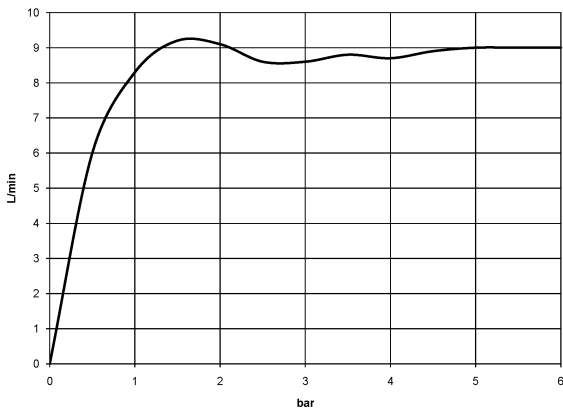

Rain shower with wall fixing FlowReduce 300 mm - Brushed Bronze

TARA

28 678 970

Fits: TARA, LISSÉ, VAIA, META

- 450mm projection
- rain shower Ø 300 mm
- PURE RAIN, max. flow rate 9 l/min (at 3 bar)
- Function from: 7 l/min
- rosette Ø 60 mm
- 1/2" connection
- with anti-scale system
- quick clearing
- This product can help a building meet the requirements of Green Building Rating Systems, e.g. LEED®, BREEAM®, DGNB

| | | |
|--|--------------------------------|---------------|
|  | Brushed Bronze | 28 678 970-42 |
|  | Chrome | 28 678 970-00 |
|  | Brushed Platinum | 28 678 970-06 |
|  | Platinum | 28 678 970-08 |
|  | Dark Chrome | 28 678 970-19 |
|  | Light Gold | 28 678 970-26 |
|  | Brushed Light Gold | 28 678 970-27 |
|  | Brushed Durabronze (23kt Gold) | 28 678 970-28 |
|  | Matte Black | 28 678 970-33 |
|  | Brushed Champagne (22kt Gold) | 28 678 970-46 |
|  | Champagne (22kt Gold) | 28 678 970-47 |
|  | Brushed Chrome | 28 678 970-93 |
|  | Brushed Dark Platinum | 28 678 970-99 |

28 678 970

mm [inches]

Flow rate chart

Codes & Standards

DIN 4109

ISO 3822

Ü-Zeichen

Rain shower with wall fixing FlowReduce 300 mm - Brushed Bronze