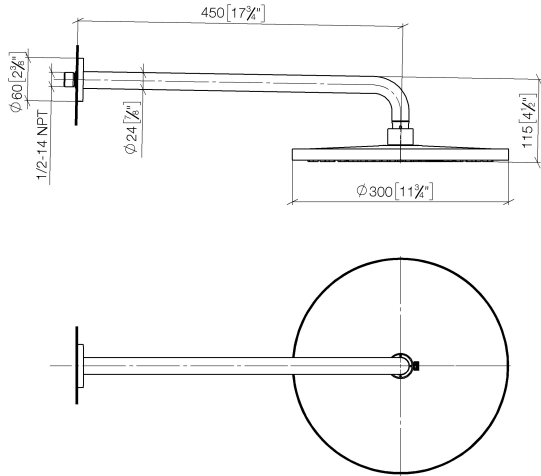

Rain shower with wall fixing FlowReduce 300 mm - Brushed Bronze

TARA

28 678 970

Fits: TARA, LISSÉ, VAIA, META

- 450mm projection
- rain shower Ø 300 mm
- PURE RAIN, max. flow rate 9 l/min (at 3 bar)
- Function from: 7 l/min
- rosette Ø 60 mm
- 1/2" connection
- with anti-scale system
- quick clearing
- This product can help a building meet the requirements of Green Building Rating Systems, e.g. LEED®, BREEAM®, DGNB

28 678 970

mm [inches]

Flow rate chart

Codes & Standards

DIN 4109

ISO 3822

Ü-Zeichen

Rain shower with wall fixing FlowReduce 300 mm - Brushed Bronze

TARA

28 678 970

Certificates

LGA_29

28 678 970

Product version from 4/1/2024

Parts for other finishes can be found here: [Chrome](#)

Rain shower with wall fixing FlowReduce 300 mm - Brushed Bronze

TARA

28 678 970

Spare parts list

Product version from 4/1/2024

| No. | Item Number | Name | Quantity used | Delivery time |
|-----|--------------------|------------|---------------|---------------|
| | 04 30 31 032 00 90 | fixing set | 9 | 2 |