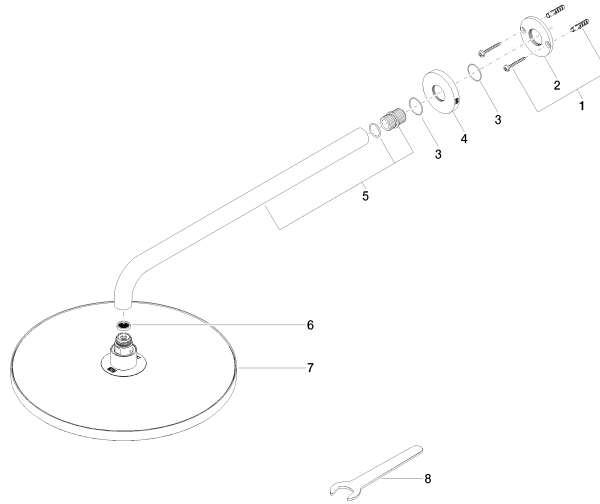

Rain shower with wall fixing FlowReduce 300 mm - Champagne (22kt Gold)

TARA

28 678 970

Fits: TARA, LISSÉ, VAIA, META

- 450mm projection
- rain shower Ø 300 mm
- PURE RAIN, max. flow rate 9 l/min (at 3 bar)
- Function from: 7 l/min
- rosette Ø 60 mm
- 1/2" connection
- with anti-scale system
- quick clearing
- This product can help a building meet the requirements of Green Building Rating Systems, e.g. LEED®, BREEAM®, DGNB

28 678 970

mm [inches]

Flow rate chart

Codes & Standards

DIN 4109

ISO 3822

Ü-Zeichen

Rain shower with wall fixing FlowReduce 300 mm - Champagne (22kt Gold)

TARA

28 678 970

Certificates

LGA_29

28 678 970

Product version from 4/1/2024

Parts for other
finishes can be found
here: [Chrome](#)

Rain shower with wall fixing FlowReduce 300 mm - Champagne (22kt Gold)

TARA

28 678 970

Spare parts list

Product version from 4/1/2024

No.	Item Number	Name	Quantity used	Delivery time
	04 30 31 032 00 90	fixing set	9	2