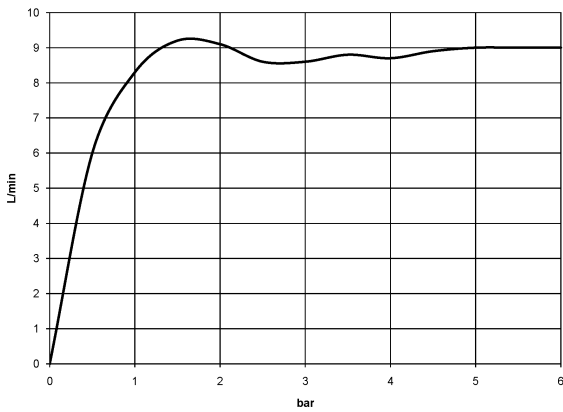

Rain shower with wall fixing FlowReduce 300 mm - Brushed Dark Platinum

TARA

28 678 970

Fits: TARA, LISSÉ, VAIA, META

- 450mm projection
- rain shower Ø 300 mm
- PURE RAIN, max. flow rate 9 l/min (at 3 bar)
- Function from: 7 l/min
- rosette Ø 60 mm
- 1/2" connection
- with anti-scale system
- quick clearing
- This product can help a building meet the requirements of Green Building Rating Systems, e.g. LEED®, BREEAM®, DGNB

	Brushed Dark Platinum	28 678 970-99
	Chrome	28 678 970-00
	Brushed Platinum	28 678 970-06
	Platinum	28 678 970-08
	Dark Chrome	28 678 970-19
	Light Gold	28 678 970-26
	Brushed Light Gold	28 678 970-27
	Brushed Durabronze (23kt Gold)	28 678 970-28
	Matte Black	28 678 970-33
	Brushed Bronze	28 678 970-42
	Brushed Champagne (22kt Gold)	28 678 970-46
	Champagne (22kt Gold)	28 678 970-47
	Brushed Chrome	28 678 970-93

28 678 970

mm [inches]

Flow rate chart

Codes & Standards

DIN 4109

ISO 3822

Ü-Zeichen

Rain shower with wall fixing FlowReduce 300 mm - Brushed Dark Platinum