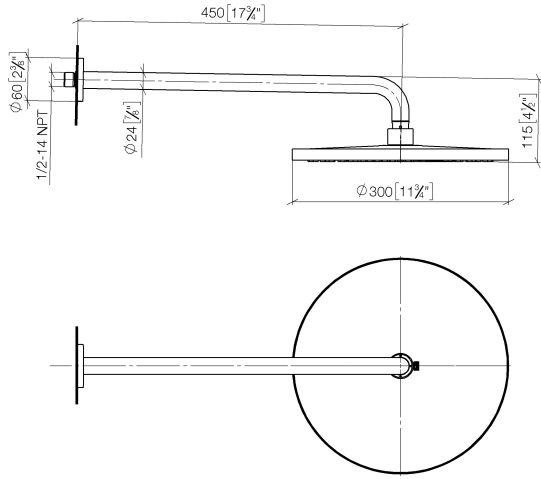

Rain shower with wall fixing FlowReduce 300 mm - Brushed Dark Platinum

TARA

28 678 970

Fits: TARA, LISSÉ, VAIA, META

- 450mm projection
- rain shower Ø 300 mm
- PURE RAIN, max. flow rate 9 l/min (at 3 bar)
- Function from: 7 l/min
- rosette Ø 60 mm
- 1/2" connection
- with anti-scale system
- quick clearing
- This product can help a building meet the requirements of Green Building Rating Systems, e.g. LEED®, BREEAM®, DGNB

28 678 970

mm [inches]

Flow rate chart

Codes & Standards

DIN 4109

ISO 3822

Ü-Zeichen

Rain shower with wall fixing FlowReduce 300 mm - Brushed Dark Platinum

TARA

28 678 970

Certificates

LGA_29

28 678 970

Product version from 4/1/2024

Parts for other finishes can be found here: [Chrome](#)

Rain shower with wall fixing FlowReduce 300 mm - Brushed Dark Platinum

TARA

28 678 970

Spare parts list

Product version from 4/1/2024

No.	Item Number	Name	Quantity used	Delivery time
	04 30 31 032 00 90	fixing set	9	2