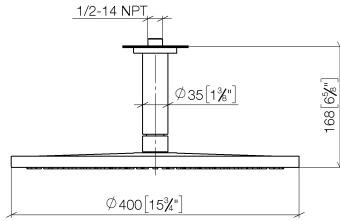

Rain shower with ceiling fixing 400 mm - Dark Chrome

TARA

28 699 970

Fits: TARA, LISSÉ, VAIA, META

- rain shower Ø 400 mm
- PURE RAIN, max. flow rate 20 l/min (at 3 bar)
- Max. flow rate 20 l/min (at 3 bar)
- Function from: 12 l/min
- rosette Ø 60 mm optional
- 1/2" connection
- with anti-scale system
- quick clearing
- WRAS 2212012

Product change as of 1st April 2024: max. flow 20l/min

	Dark Chrome	28 699 970-19
	Chrome	28 699 970-00
	Brushed Platinum	28 699 970-06
	Platinum	28 699 970-08
	Light Gold	28 699 970-26
	Brushed Light Gold	28 699 970-27
	Brushed Durabronze (23kt Gold)	28 699 970-28
	Matte Black	28 699 970-33
	Brushed Bronze	28 699 970-42
	Brushed Champagne (22kt Gold)	28 699 970-46
	Champagne (22kt Gold)	28 699 970-47
	Brushed Chrome	28 699 970-93
	Brushed Dark Platinum	28 699 970-99

Recommended miscellaneous

- Concealed wall elbow -** 35 085 970 90
- max. recess depth 163 mm
 - min. recess depth 90 mm

28 699 970

mm [inches]

Flow rate chart

Codes & Standards

DIN 4109

EN 1112