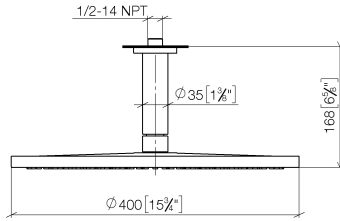

**Rain shower with ceiling fixing 400 mm - Light Gold**

TARA

28 699 970

Fits: TARA, LISSÉ, VAIA, META

- rain shower Ø 400 mm
- PURE RAIN, max. flow rate 20 l/min (at 3 bar)
- Max. flow rate 20 l/min (at 3 bar)
- Function from: 12 l/min
- rosette Ø 60 mm optional
- 1/2" connection
- with anti-scale system
- quick clearing
- WRAS 2212012

Product change as of 1st April 2024: max. flow 20l/min

	Light Gold	28 699 970-26
	Chrome	28 699 970-00
	Brushed Platinum	28 699 970-06
	Platinum	28 699 970-08
	Dark Chrome	28 699 970-19
	Brushed Light Gold	28 699 970-27
	Brushed Durabronze (23kt Gold)	28 699 970-28
	Matte Black	28 699 970-33
	Brushed Bronze	28 699 970-42
	Brushed Champagne (22kt Gold)	28 699 970-46
	Champagne (22kt Gold)	28 699 970-47
	Brushed Chrome	28 699 970-93
	Brushed Dark Platinum	28 699 970-99

**Recommended miscellaneous**

- Concealed wall elbow -** 35 085 970 90
- min. recess depth 90 mm
  - max. recess depth 163 mm

28 699 970

mm [inches]

Flow rate chart

Codes & Standards

DIN 4109

EN 1112