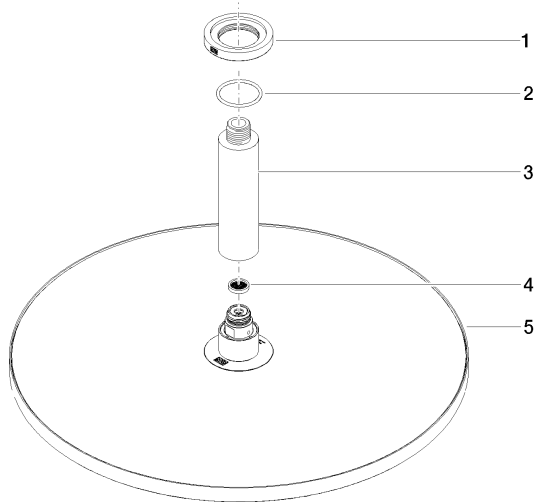

**Rain shower with ceiling fixing 400 mm - Light Gold**

TARA

28 699 970

Fits: TARA, LISSÉ, VAIA, META

- rain shower Ø 400 mm
- PURE RAIN, max. flow rate 20 l/min (at 3 bar)
- Max. flow rate 20 l/min (at 3 bar)
- Function from: 12 l/min
- rosette Ø 60 mm optional
- 1/2" connection
- with anti-scale system
- quick clearing
- WRAS 2212012

## Rain shower with ceiling fixing 400 mm - Light Gold

TARA

28 699 970

### Certificates

DVGW\_DW-  
6517DN0

LGA\_29

WRAS\_2212

28 699 970

Product version from 3/13/2017

Rain shower with ceiling fixing 400 mm - Light Gold

TARA

28 699 970

**Spare parts list**

**Product version from 3/13/2017**

No.	Item Number	Name	Quantity used	Delivery time
	09 27 22 040-26	rosette	6	60