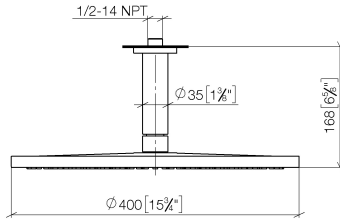

Rain shower with ceiling fixing 400 mm - Brushed Bronze

TARA

28 699 970

Fits: TARA, LISSÉ, VAIA, META

- rain shower Ø 400 mm
- PURE RAIN, max. flow rate 20 l/min (at 3 bar)
- Max. flow rate 20 l/min (at 3 bar)
- Function from: 12 l/min
- rosette Ø 60 mm optional
- 1/2" connection
- with anti-scale system
- quick clearing
- WRAS 2212012

Recommended miscellaneous

Concealed wall elbow -

35 085 970 90

- min. recess depth 90 mm
- max. recess depth 163 mm

28 699 970

mm [inches]

Flow rate chart

Codes & Standards