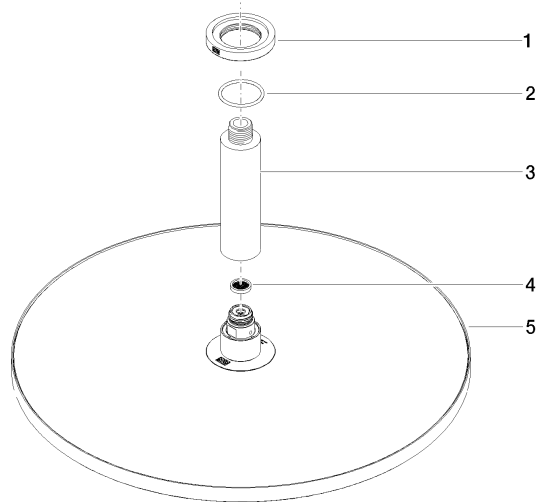

Rain shower with ceiling fixing 400 mm - Brushed Bronze

TARA

28 699 970

Fits: TARA, LISSÉ, VAIA, META

- rain shower Ø 400 mm
- PURE RAIN, max. flow rate 20 l/min (at 3 bar)
- Max. flow rate 20 l/min (at 3 bar)
- Function from: 12 l/min
- rosette Ø 60 mm optional
- 1/2" connection
- with anti-scale system
- quick clearing
- WRAS 2212012

Recommended miscellaneous

Concealed wall elbow -

35 085 970 90

- min. recess depth 90 mm
- max. recess depth 163 mm

28 699 970

mm [inches]

Flow rate chart

Codes & Standards

28 699 970

Certificates

DVGW_DW-
6517DN0

LGA_29

WRAS_2212

28 699 970

Product version from 3/13/2017

Rain shower with ceiling fixing 400 mm - Brushed Bronze

TARA

28 699 970

Spare parts list

Product version from 3/13/2017

No.	Item Number	Name	Quantity used	Delivery time
	09 27 22 040-42	rosette	6	30