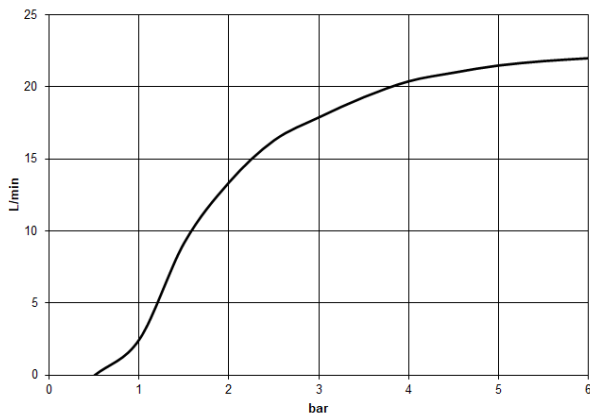

**Rain shower with ceiling fixing 400 mm - Brushed Chrome**

TARA

28 699 970

Fits: TARA, LISSÉ, VAIA, META

- rain shower Ø 400 mm
- PURE RAIN, max. flow rate 20 l/min (at 3 bar)
- Max. flow rate 20 l/min (at 3 bar)
- Function from: 12 l/min
- rosette Ø 60 mm optional
- 1/2" connection
- with anti-scale system
- quick clearing
- WRAS 2212012

**Recommended miscellaneous**

- Concealed wall elbow -** 35 085 970 90
- max. recess depth 163 mm
  - min. recess depth 90 mm

28 699 970

mm [inches]

Flow rate chart

Codes & Standards

DIN 4109

EN 1112