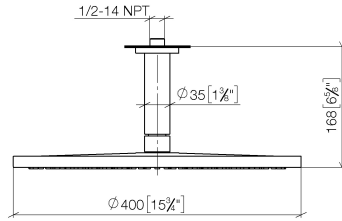

**Rain shower with ceiling fixing 400 mm - Brushed Chrome**

TARA

28 699 970

Fits: TARA, LISSÉ, VAIA, META

- rain shower Ø 400 mm
- PURE RAIN, max. flow rate 20 l/min (at 3 bar)
- Max. flow rate 20 l/min (at 3 bar)
- Function from: 12 l/min
- rosette Ø 60 mm optional
- 1/2" connection
- with anti-scale system
- quick clearing
- WRAS 2212012

Product change as of 1st April 2024: max. flow 20l/min

	Brushed Chrome	28 699 970-93
	Chrome	28 699 970-00
	Brushed Platinum	28 699 970-06
	Platinum	28 699 970-08
	Dark Chrome	28 699 970-19
	Light Gold	28 699 970-26
	Brushed Light Gold	28 699 970-27
	Brushed Durabronze (23kt Gold)	28 699 970-28
	Matte Black	28 699 970-33
	Brushed Bronze	28 699 970-42
	Brushed Champagne (22kt Gold)	28 699 970-46
	Champagne (22kt Gold)	28 699 970-47
	Brushed Dark Platinum	28 699 970-99

**Recommended miscellaneous**

- Concealed wall elbow -** 35 085 970 90
- max. recess depth 163 mm
  - min. recess depth 90 mm

28 699 970

mm [inches]

Flow rate chart

Codes & Standards

DIN 4109

EN 1112