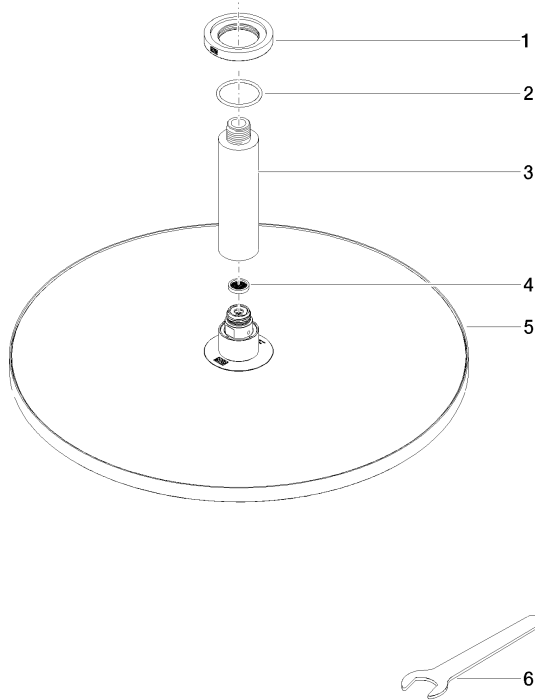

**Rain shower with ceiling fixing 400 mm - Brushed Chrome**

TARA

28 699 970

Fits: TARA, LISSÉ, VAIA, META

- rain shower Ø 400 mm
- PURE RAIN, max. flow rate 20 l/min (at 3 bar)
- Max. flow rate 20 l/min (at 3 bar)
- Function from: 12 l/min
- rosette Ø 60 mm optional
- 1/2" connection
- with anti-scale system
- quick clearing
- WRAS 2212012

## Rain shower with ceiling fixing 400 mm - Brushed Chrome

---

TARA

28 699 970

### Certificates

---

DVGW\_DW-  
6517DN0

LGA\_29

WRAS\_2212

28 699 970

Product version from 3/13/2017

Rain shower with ceiling fixing 400 mm - Brushed Chrome

TARA

28 699 970

**Spare parts list**

**Product version from 3/13/2017**

No.	Item Number	Name	Quantity used	Delivery time
	09 27 22 040-93	rosette	6	20