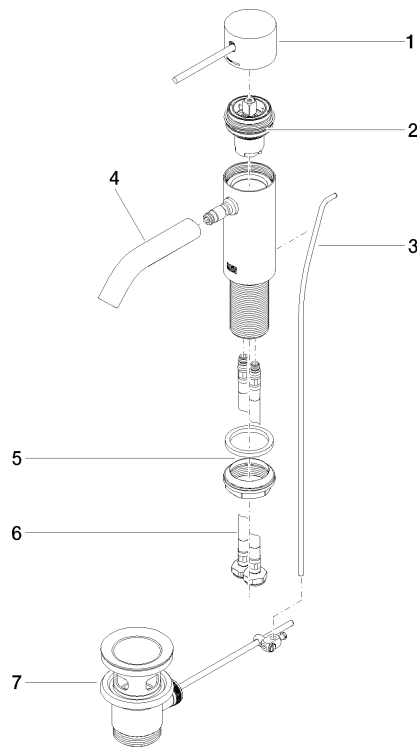

## META META SLIM Single-lever basin mixer with pop-up waste - Chrome

33 501 662 Product version from 10/1/2021

- 125mm projection
- fixed spout
- circular, air-enriched flow
- height of mixer 134 mm
- height up to aerator 52 mm
- hole diameter 35 mm
- 2x screw-in M 8 x 1 pressure hose, leak-tested
- max. flow 5.7 l/min
- lead-free
- This product can help a building meet the requirements of Green Building Rating Systems, e.g. LEED®, BREEAM®, DGNB
- WRAS

**META META SLIM Single-lever basin mixer with pop-up waste - Chrome**

33 501 662 Product version from 10/1/2021

mm [inches]

**Flow rate chart**

**Codes & Standards**

DIN 4109

ISO 3822

Scottish Water  
Byelaws

## META META SLIM Single-lever basin mixer with pop-up waste - Chrome

---

33 501 662 Product version from 10/1/2021

### Certificates

---

LGA\_29

WRAS\_2003

**META META SLIM Single-lever basin mixer with pop-up waste - Chrome**

33 501 662 Product version from 10/1/2021

**Spare parts list**

No.	Item Number	Name	Quantity used	Delivery time
1	90 20 66 020 00-00	handle	1	10
2	90 15 05 044 01 90	cartridge	1	2
3	09 31 09 110-00	pull-rod	1	10
4	90 11 06 206 00-00	spout	1	10
5	04 23 10 044 07 90	fixing set	1	2
6	04 30 04 100 00 90	hose	2	2
7	90 11 01 001 00-00	pop-up waste	1	10