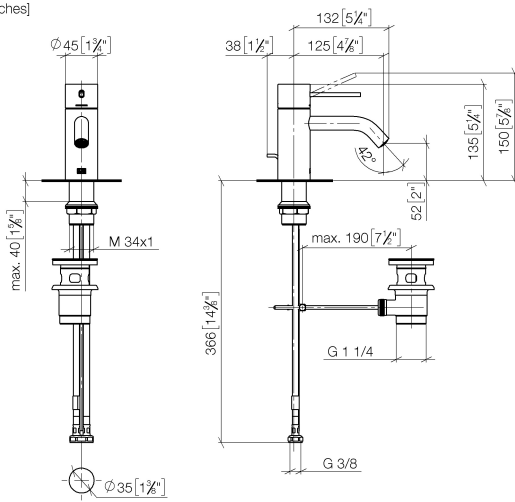

## META META SLIM Single-lever basin mixer with pop-up waste - Chrome

33 501 662 Product version from 10/1/2021

- 125mm projection
- fixed spout
- circular, air-enriched flow
- height of mixer 134 mm
- height up to aerator 52 mm
- hole diameter 35 mm
- 2x screw-in M 8 x 1 pressure hose, leak-tested
- max. flow 5.7 l/min
- lead-free
- This product can help a building meet the requirements of Green Building Rating Systems, e.g. LEED®, BREEAM®, DGNB
- WRAS

**META META SLIM Single-lever basin mixer with pop-up waste - Chrome**

33 501 662 Product version from 10/1/2021

mm [inches]

**Flow rate chart**

**Codes & Standards**

DIN 4109

ISO 3822

Scottish Water  
Byelaws

## META META SLIM Single-lever basin mixer with pop-up waste - Chrome

---

33 501 662 Product version from 10/1/2021

### Certificates

---

LGA\_29

WRAS\_2003

**META META SLIM Single-lever basin mixer with pop-up waste - Chrome**

33 501 662 Product version from 10/1/2021

**Spare parts list**

No.	Item Number	Name	Quantity used	Delivery time
1	90 20 66 020 00-00	handle	1	10
2	90 15 05 044 01 90	cartridge	1	2
3	09 31 09 110-00	pull-rod	1	10
4	90 11 06 206 00-00	spout	1	10
5	04 23 10 044 07 90	fixing set	1	2
6	04 30 04 100 00 90	hose	2	2
7	90 11 01 001 00-00	pop-up waste	1	10