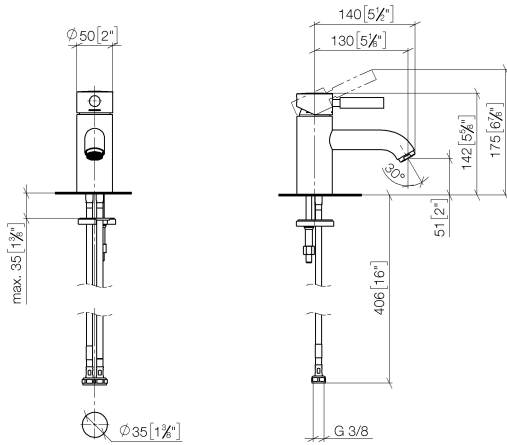

**EDITION PRO GRANDE Single-lever basin mixer without pop-up waste -
Chrome**

33 522 626

- 130mm projection
- fixed spout
- circular, air-enriched flow
- height of mixer 142 mm
- height up to aerator 51 mm
- hole diameter 35 mm
- 2x screw-in M 10 x 1 pressure hose, leak-tested
- max. flow 7 l/min
- lead-free
- WRAS 1805123

	Chrome	33 522 626-00
	Matte Black	33 522 626-33
	Brushed Chrome	33 522 626-93

EDITION PRO GRANDE Single-lever basin mixer without pop-up waste - Chrome

33 522 626
mm [inches]

Flow rate chart

Certificates

WRAS_1805123. LGA_9389.

**EDITION PRO GRANDE Single-lever basin mixer without pop-up waste -
Chrome**

33 522 626

Spare parts list

No.	Item Number	Name	Quantity used	Delivery time
1	90 20 62 047 00-00	handle	1	10
2	09 28 30 016-00	cover	1	10
3	09 14 10 134 90	seal	1	2
4	90 15 05 045 00 90	cartridge	1	2
5	09 14 10 003 90	seal	1	2
6	09 24 04 025 10 90	nipple	1	2
7	90 31 11 030 00 90	pin	1	2
8	09 11 06 063 10-00	spout	1	10
9	90 23 01 118 01-00	aerator	1	10
10	04 30 04 104 00 90	hose	2	2
11	04 30 11 038 00 90	fixing set	1	2
12	09 31 11 012 90	pin	1	2