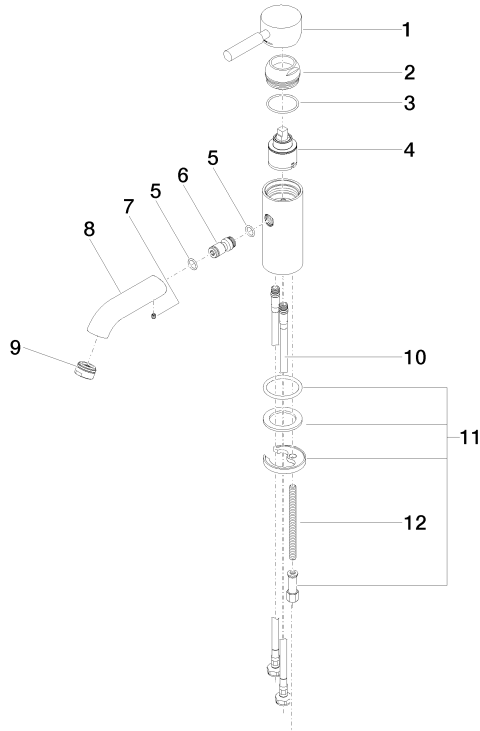

**EDITION PRO GRANDE Single-lever basin mixer without pop-up waste -
Chrome**

33 522 626

- 130mm projection
- fixed spout
- circular, air-enriched flow
- height of mixer 142 mm
- height up to aerator 51 mm
- hole diameter 35 mm
- 2x screw-in M 10 x 1 pressure hose, leak-tested
- max. flow 7 l/min
- lead-free
- WRAS 1805123

	Chrome	33 522 626-00
	Matte Black	33 522 626-33
	Brushed Chrome	33 522 626-93

EDITION PRO GRANDE Single-lever basin mixer without pop-up waste - Chrome

33 522 626
mm [inches]

Flow rate chart

Certificates

WRAS_1805123. LGA_9389.

**EDITION PRO GRANDE Single-lever basin mixer without pop-up waste -
Chrome**

33 522 626

Spare parts list

No.	Item Number	Name	Quantity used	Delivery time
1	90 20 62 047 00-00	handle	1	10
2	09 28 30 016-00	cover	1	10
3	09 14 10 134 90	seal	1	2
4	90 15 05 045 00 90	cartridge	1	2
5	09 14 10 003 90	seal	1	2
6	09 24 04 025 10 90	nipple	1	2
7	90 31 11 030 00 90	pin	1	2
8	09 11 06 063 10-00	spout	1	10
9	90 23 01 118 01-00	aerator	1	10
10	04 30 04 104 00 90	hose	2	2
11	04 30 11 038 00 90	fixing set	1	2
12	09 31 11 012 90	pin	1	2