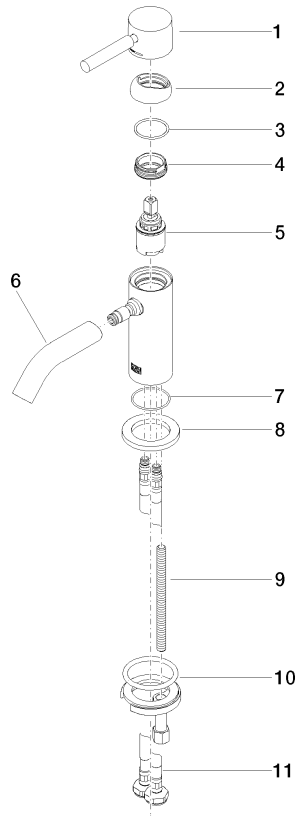

META Single-lever basin mixer without pop-up waste - Brushed Dark Platinum

33 525 660 Product version from 1/23/2020

- 105mm projection
- fixed spout
- circular, air-enriched flow
- height of mixer 138 mm
- height up to aerator 57 mm
- hole diameter 35 mm
- rosette Ø 50 mm optional
- 2x screw-in M 8 x 1 pressure hose, leak-tested
- max. flow 5.7 l/min
- lead-free
- This product can help a building meet the requirements of Green Building Rating Systems, e.g. LEED®, BREEAM®, DGNB
- WRAS

META Single-lever basin mixer without pop-up waste - Brushed Dark Platinum

33 525 660 Product version from 1/23/2020

Flow rate chart

Codes & Standards

DIN 4109

EN 817

ISO 3822

Scottish Water
Byelaws

UK Water Supply
Regulations

Ü-Zeichen

META Single-lever basin mixer without pop-up waste - Brushed Dark Platinum

33 525 660 Product version from 1/23/2020

Certificates

LGA_29

DVGW_DW-
6506DN0

WRAS_2003

META Single-lever basin mixer without pop-up waste - Brushed Dark Platinum

33 525 660 Product version from 1/23/2020

Parts for other finishes can be found here: [Chrome](#)

Spare parts list

No.	Item Number	Name	Quantity used	Delivery time
1	90 20 66 009 00-99	handle	1	20
2	09 28 30 043-99	cover	1	20
3	09 14 10 120 90	seal	1	2
4	09 24 04 266 90	nut	1	2
5	90 15 05 044 00 90	cartridge	1	2
6	90 11 06 212 00-99	spout	1	20
7	09 14 10 202 90	seal	1	2
8	09 27 66 006-99	rosette	1	20
9	09 31 11 012 90	pin	1	2
10	04 30 11 038 00 90	fixing set	1	2
11	04 30 04 100 00 90	hose	2	2