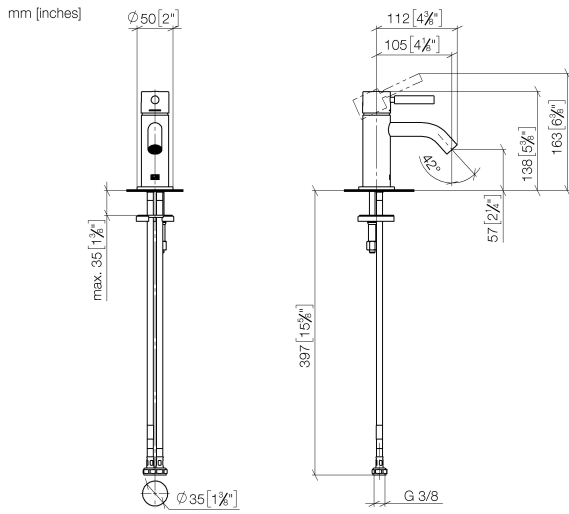

META Single-lever basin mixer without pop-up waste - Brushed Dark Platinum

33 525 660 Product version from 1/23/2020

- 105mm projection
- fixed spout
- circular, air-enriched flow
- height of mixer 138 mm
- height up to aerator 57 mm
- hole diameter 35 mm
- rosette Ø 50 mm optional
- 2x screw-in M 8 x 1 pressure hose, leak-tested
- max. flow 5.7 l/min
- lead-free
- This product can help a building meet the requirements of Green Building Rating Systems, e.g. LEED®, BREEAM®, DGNB
- WRAS

META Single-lever basin mixer without pop-up waste - Brushed Dark Platinum

33 525 660 Product version from 1/23/2020

Flow rate chart

Codes & Standards

DIN 4109

EN 817

ISO 3822

Scottish Water
Byelaws

UK Water Supply
Regulations

Ü-Zeichen

META Single-lever basin mixer without pop-up waste - Brushed Dark Platinum

33 525 660 Product version from 1/23/2020

Certificates

LGA_29

DVGW_DW-
6506DN0

WRAS_2003

META Single-lever basin mixer without pop-up waste - Brushed Dark Platinum

33 525 660 Product version from 1/23/2020

Parts for other finishes can be found here: [Chrome](#)

Spare parts list

No.	Item Number	Name	Quantity used	Delivery time
1	90 20 66 009 00-99	handle	1	20
2	09 28 30 043-99	cover	1	20
3	09 14 10 120 90	seal	1	2
4	09 24 04 266 90	nut	1	2
5	90 15 05 044 00 90	cartridge	1	2
6	90 11 06 212 00-99	spout	1	20
7	09 14 10 202 90	seal	1	2
8	09 27 66 006-99	rosette	1	20
9	09 31 11 012 90	pin	1	2
10	04 30 11 038 00 90	fixing set	1	2
11	04 30 04 100 00 90	hose	2	2