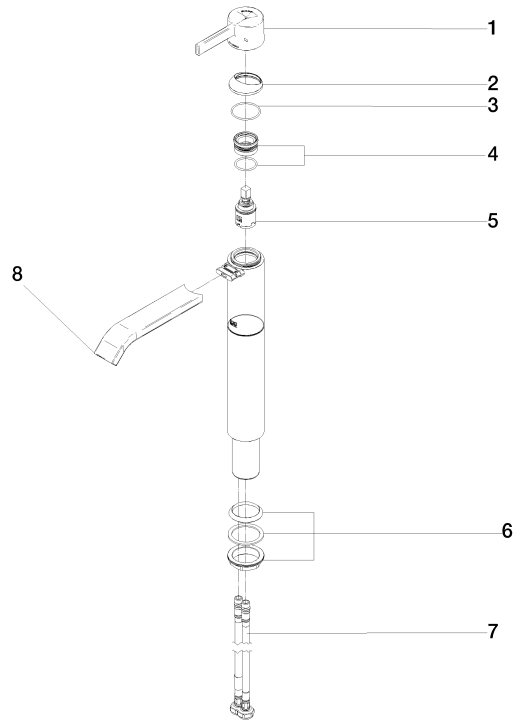

IMO Single-lever basin mixer with raised base without pop-up waste - Brushed Platinum

IMO

33 537 671

- 170mm projection
- fixed spout
- rectangular, air-enriched flow
- height of mixer 298 mm
- height up to aerator 230 mm
- hole diameter 35 mm
- 2x screw-in M 10 x 1 pressure hose, leak-tested
- max. flow 4.6 l/min
- lead-free
- This product can help a building meet the requirements of Green Building Rating Systems, e.g. LEED®, BREEAM®, DGNB

for use on countertop bowls

	Brushed Platinum	33 537 671-06
	Chrome	33 537 671-00
	Dark Chrome	33 537 671-19
	Brushed Light Gold	33 537 671-27
	Matte Black	33 537 671-33
	Brushed Chrome	33 537 671-93
	Brushed Dark Platinum	33 537 671-99

IMO Single-lever basin mixer with raised base without pop-up waste - Brushed Platinum

IMO

33 537 671
mm [inches]

Flow rate chart

33 537 671

Parts for other
finishes can be found
here: [Chrome](#)

IMO Single-lever basin mixer with raised base without pop-up waste - Brushed
Platinum