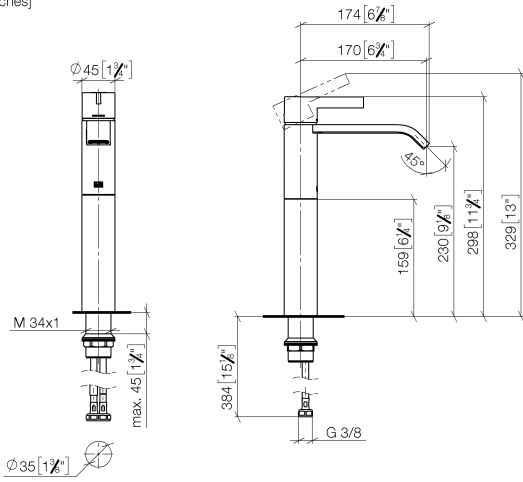

IMO Single-lever basin mixer with raised base without pop-up waste - Brushed Platinum

IMO

33 537 671

- 170mm projection
- fixed spout
- rectangular, air-enriched flow
- height of mixer 298 mm
- height up to aerator 230 mm
- hole diameter 35 mm
- 2x screw-in M 10 x 1 pressure hose, leak-tested
- max. flow 4.6 l/min
- lead-free
- This product can help a building meet the requirements of Green Building Rating Systems, e.g. LEED®, BREEAM®, DGNB

for use on countertop bowls

	Brushed Platinum	33 537 671-06
	Chrome	33 537 671-00
	Dark Chrome	33 537 671-19
	Brushed Light Gold	33 537 671-27
	Matte Black	33 537 671-33
	Brushed Chrome	33 537 671-93
	Brushed Dark Platinum	33 537 671-99

IMO Single-lever basin mixer with raised base without pop-up waste - Brushed Platinum

IMO

33 537 671
mm [inches]

Flow rate chart

33 537 671

Parts for other
finishes can be found
here: [Chrome](#)

IMO Single-lever basin mixer with raised base without pop-up waste - Brushed
Platinum