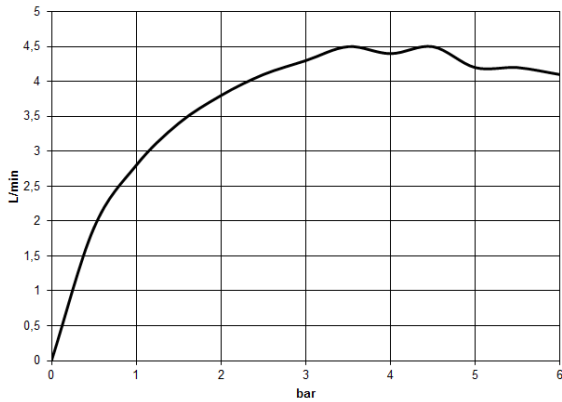

IMO Single-lever basin mixer with raised base without pop-up waste - Brushed Platinum

IMO

33 537 671

- 170mm projection
- fixed spout
- rectangular, air-enriched flow
- height of mixer 298 mm
- height up to aerator 230 mm
- hole diameter 35 mm
- 2x screw-in M 10 x 1 pressure hose, leak-tested
- max. flow 4.6 l/min
- lead-free
- This product can help a building meet the requirements of Green Building Rating Systems, e.g. LEED®, BREEAM®, DGNB

IMO Single-lever basin mixer with raised base without pop-up waste - Brushed Platinum

IMO

33 537 671
mm [inches]

Flow rate chart

33 537 671

Parts for other
finishes can be found
here: [Chrome](#)

IMO Single-lever basin mixer with raised base without pop-up waste - Brushed
Platinum