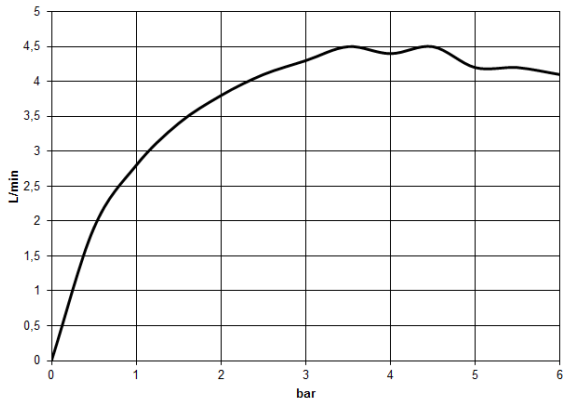

**IMO Single-lever basin mixer with raised base without pop-up waste - Dark Chrome**

IMO

33 537 671

- 170mm projection
- fixed spout
- rectangular, air-enriched flow
- height of mixer 298 mm
- height up to aerator 230 mm
- hole diameter 35 mm
- 2x screw-in M 10 x 1 pressure hose, leak-tested
- max. flow 4.6 l/min
- lead-free
- This product can help a building meet the requirements of Green Building Rating Systems, e.g. LEED®, BREEAM®, DGNB

**IMO Single-lever basin mixer with raised base without pop-up waste - Dark Chrome**

IMO

33 537 671  
mm [inches]

**Flow rate chart**

33 537 671

Parts for other  
finishes can be found  
here: [Chrome](#)

IMO Single-lever basin mixer with raised base without pop-up waste - Dark  
Chrome