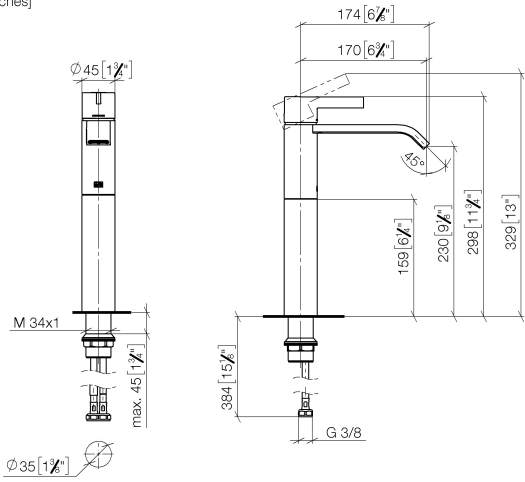

**IMO Single-lever basin mixer with raised base without pop-up waste - Dark Chrome**

IMO

33 537 671

- 170mm projection
- fixed spout
- rectangular, air-enriched flow
- height of mixer 298 mm
- height up to aerator 230 mm
- hole diameter 35 mm
- 2x screw-in M 10 x 1 pressure hose, leak-tested
- max. flow 4.6 l/min
- lead-free
- This product can help a building meet the requirements of Green Building Rating Systems, e.g. LEED®, BREEAM®, DGNB

**IMO Single-lever basin mixer with raised base without pop-up waste - Dark Chrome**

IMO

33 537 671  
mm [inches]

**Flow rate chart**

33 537 671

Parts for other  
finishes can be found  
here: [Chrome](#)

IMO Single-lever basin mixer with raised base without pop-up waste - Dark  
Chrome