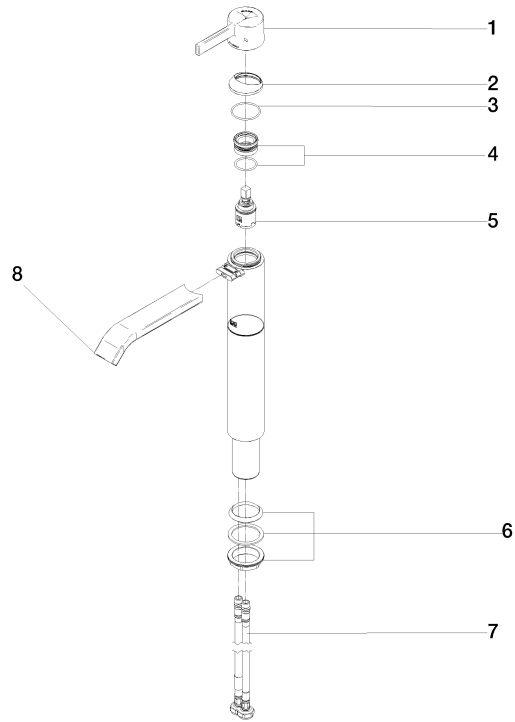

**IMO Single-lever basin mixer with raised base without pop-up waste - Dark Chrome**

IMO

33 537 671

- 170mm projection
- fixed spout
- rectangular, air-enriched flow
- height of mixer 298 mm
- height up to aerator 230 mm
- hole diameter 35 mm
- 2x screw-in M 10 x 1 pressure hose, leak-tested
- max. flow 4.6 l/min
- lead-free
- This product can help a building meet the requirements of Green Building Rating Systems, e.g. LEED®, BREEAM®, DGNB

**IMO Single-lever basin mixer with raised base without pop-up waste - Dark Chrome**

IMO

33 537 671  
mm [inches]

**Flow rate chart**

33 537 671

Parts for other  
finishes can be found  
here: [Chrome](#)

IMO Single-lever basin mixer with raised base without pop-up waste - Dark  
Chrome

## **Spare parts list**