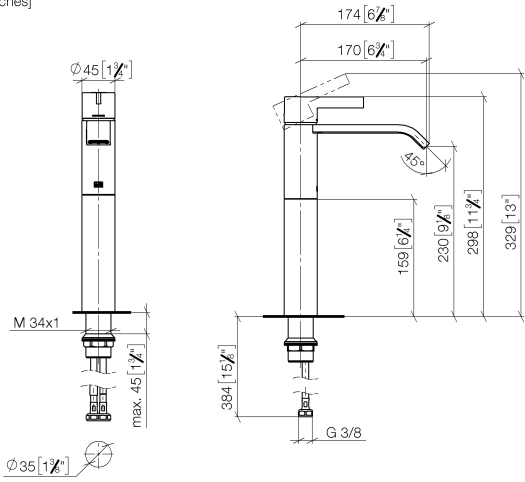

IMO Single-lever basin mixer with raised base without pop-up waste - Brushed Light Gold

IMO

33 537 671

- 170mm projection
- fixed spout
- rectangular, air-enriched flow
- height of mixer 298 mm
- height up to aerator 230 mm
- hole diameter 35 mm
- 2x screw-in M 10 x 1 pressure hose, leak-tested
- max. flow 4.6 l/min
- lead-free
- This product can help a building meet the requirements of Green Building Rating Systems, e.g. LEED®, BREEAM®, DGNB

for use on countertop bowls

	Brushed Light Gold	33 537 671-27
	Chrome	33 537 671-00
	Brushed Platinum	33 537 671-06
	Dark Chrome	33 537 671-19
	Matte Black	33 537 671-33
	Brushed Chrome	33 537 671-93
	Brushed Dark Platinum	33 537 671-99

IMO Single-lever basin mixer with raised base without pop-up waste - Brushed Light Gold

IMO

33 537 671
mm [inches]

Flow rate chart

33 537 671

Parts for other
finishes can be found
here: [Chrome](#)

IMO Single-lever basin mixer with raised base without pop-up waste - Brushed
Light Gold