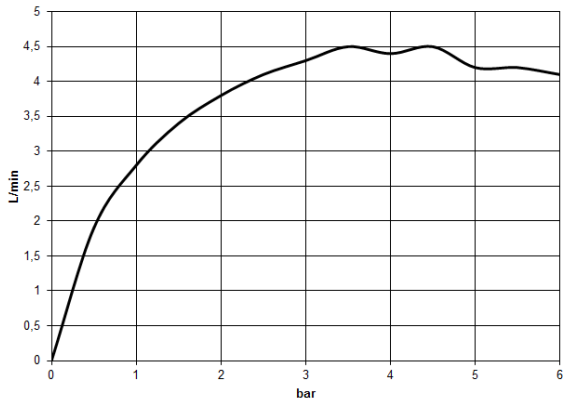

IMO Single-lever basin mixer with raised base without pop-up waste - Brushed Light Gold

IMO

33 537 671

- 170mm projection
- fixed spout
- rectangular, air-enriched flow
- height of mixer 298 mm
- height up to aerator 230 mm
- hole diameter 35 mm
- 2x screw-in M 10 x 1 pressure hose, leak-tested
- max. flow 4.6 l/min
- lead-free
- This product can help a building meet the requirements of Green Building Rating Systems, e.g. LEED®, BREEAM®, DGNB

IMO Single-lever basin mixer with raised base without pop-up waste - Brushed Light Gold

IMO

33 537 671
mm [inches]

Flow rate chart

33 537 671

Parts for other
finishes can be found
here: [Chrome](#)

IMO Single-lever basin mixer with raised base without pop-up waste - Brushed
Light Gold