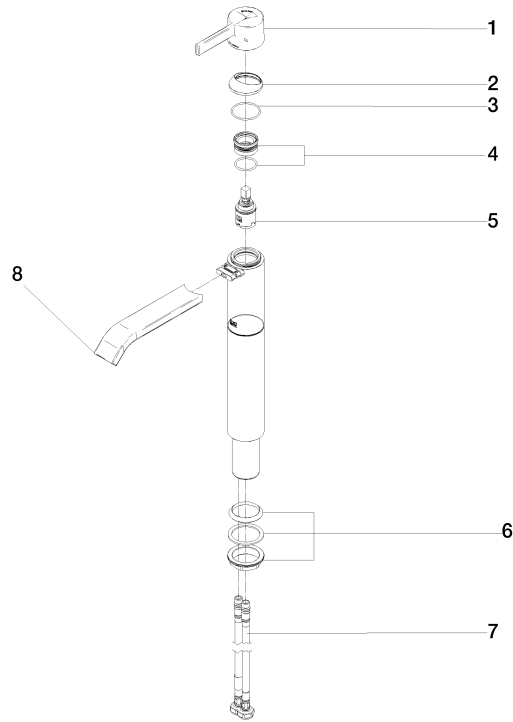

IMO Single-lever basin mixer with raised base without pop-up waste - Brushed Light Gold

IMO

33 537 671

- 170mm projection
- fixed spout
- rectangular, air-enriched flow
- height of mixer 298 mm
- height up to aerator 230 mm
- hole diameter 35 mm
- 2x screw-in M 10 x 1 pressure hose, leak-tested
- max. flow 4.6 l/min
- lead-free
- This product can help a building meet the requirements of Green Building Rating Systems, e.g. LEED®, BREEAM®, DGNB

IMO Single-lever basin mixer with raised base without pop-up waste - Brushed Light Gold

IMO

33 537 671
mm [inches]

Flow rate chart

33 537 671

Parts for other
finishes can be found
here: [Chrome](#)

IMO Single-lever basin mixer with raised base without pop-up waste - Brushed
Light Gold

IMO

33 537 671

Spare parts list