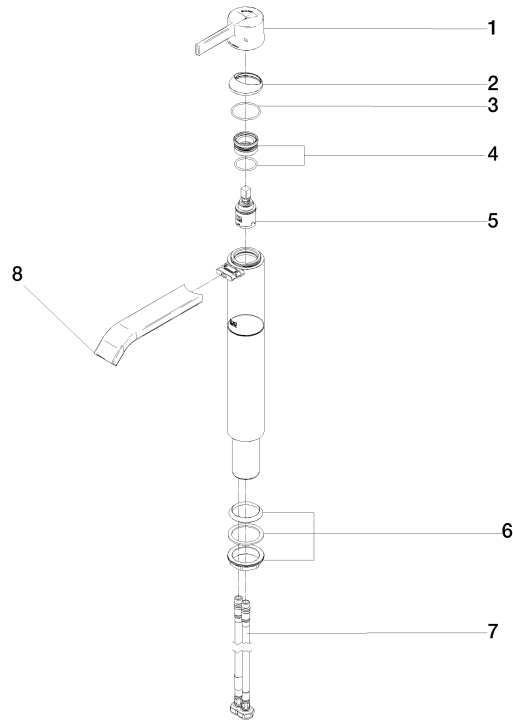

IMO Single-lever basin mixer with raised base without pop-up waste - Brushed Dark Platinum

IMO

33 537 671

- 170mm projection
- fixed spout
- rectangular, air-enriched flow
- height of mixer 298 mm
- height up to aerator 230 mm
- hole diameter 35 mm
- 2x screw-in M 10 x 1 pressure hose, leak-tested
- max. flow 4.6 l/min
- lead-free
- This product can help a building meet the requirements of Green Building Rating Systems, e.g. LEED®, BREEAM®, DGNB

for use on countertop bowls

	Brushed Dark Platinum	33 537 671-99
	Chrome	33 537 671-00
	Brushed Platinum	33 537 671-06
	Dark Chrome	33 537 671-19
	Brushed Light Gold	33 537 671-27
	Matte Black	33 537 671-33
	Brushed Chrome	33 537 671-93

IMO Single-lever basin mixer with raised base without pop-up waste - Brushed Dark Platinum

IMO

33 537 671
mm [inches]

Flow rate chart

33 537 671

Parts for other
finishes can be found
here: [Chrome](#)

IMO Single-lever basin mixer with raised base without pop-up waste - Brushed
Dark Platinum

IMO

33 537 671

Spare parts list