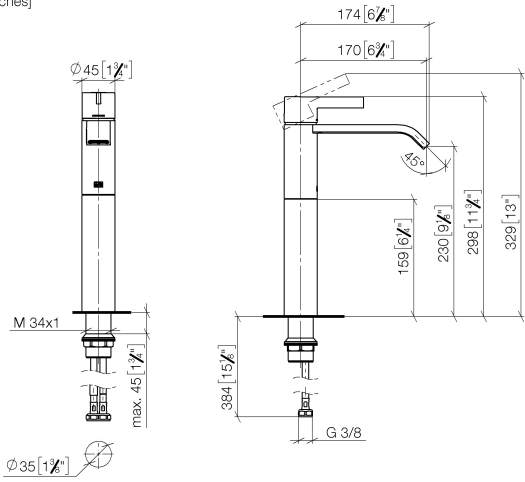

IMO Single-lever basin mixer with raised base without pop-up waste - Brushed Dark Platinum

IMO

33 537 671

- 170mm projection
- fixed spout
- rectangular, air-enriched flow
- height of mixer 298 mm
- height up to aerator 230 mm
- hole diameter 35 mm
- 2x screw-in M 10 x 1 pressure hose, leak-tested
- max. flow 4.6 l/min
- lead-free
- This product can help a building meet the requirements of Green Building Rating Systems, e.g. LEED®, BREEAM®, DGNB

for use on countertop bowls

	Brushed Dark Platinum	33 537 671-99
	Chrome	33 537 671-00
	Brushed Platinum	33 537 671-06
	Dark Chrome	33 537 671-19
	Brushed Light Gold	33 537 671-27
	Matte Black	33 537 671-33
	Brushed Chrome	33 537 671-93

IMO Single-lever basin mixer with raised base without pop-up waste - Brushed Dark Platinum

IMO

33 537 671
mm [inches]

Flow rate chart

33 537 671

Parts for other
finishes can be found
here: [Chrome](#)

IMO Single-lever basin mixer with raised base without pop-up waste - Brushed
Dark Platinum