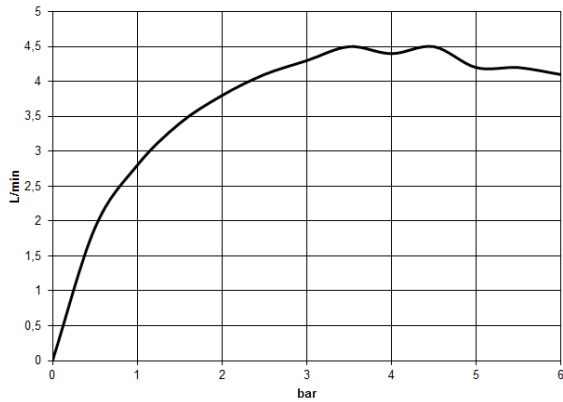

IMO Single-lever basin mixer with raised base without pop-up waste - Brushed Dark Platinum

IMO

33 537 671

- 170mm projection
- fixed spout
- rectangular, air-enriched flow
- height of mixer 298 mm
- height up to aerator 230 mm
- hole diameter 35 mm
- 2x screw-in M 10 x 1 pressure hose, leak-tested
- max. flow 4.6 l/min
- lead-free
- This product can help a building meet the requirements of Green Building Rating Systems, e.g. LEED®, BREEAM®, DGNB

IMO Single-lever basin mixer with raised base without pop-up waste - Brushed Dark Platinum

IMO

33 537 671
mm [inches]

Flow rate chart

33 537 671

Parts for other
finishes can be found
here: [Chrome](#)

IMO Single-lever basin mixer with raised base without pop-up waste - Brushed
Dark Platinum