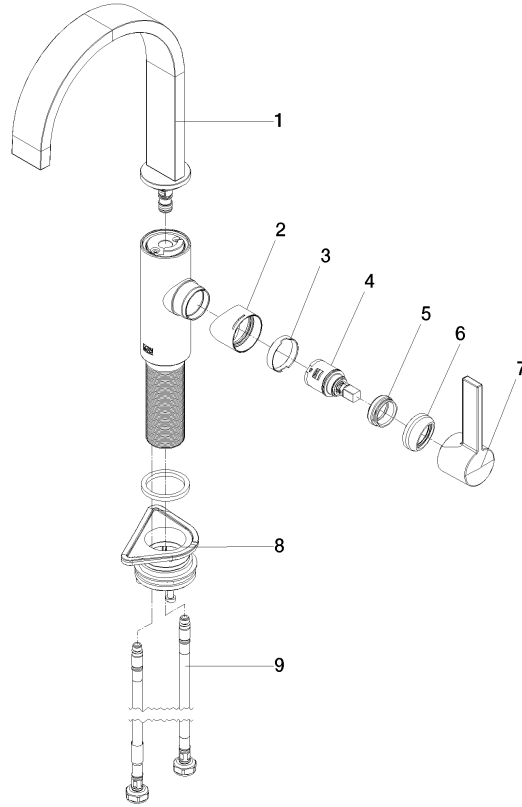

MEM BAR TAP Single-lever mixer - Brushed Durabronz (23kt Gold)

33 805 682 Product version from 3/1/2023

mm [inches]

Flow rate chart

Codes & Standards

DIN 4109

ISO 3822

Scottish Water
Byelaws

UK Water Supply
Regulations

Ü-Zeichen

MEM BAR TAP Single-lever mixer - Brushed Durabronz (23kt Gold)

33 805 682 Product version from 3/1/2023

Certificates

LGA_38

WRAS_240202

MEM BAR TAP Single-lever mixer - Brushed Durabron (23kt Gold)

33 805 682 Product version from 3/1/2023

Spare parts list

No.	Item Number	Name	Quantity used	Delivery time
1	90 28 22 282 00-28	spout	1	-
Spare part can no longer be ordered, please order the replacement item				
2	09 19 86 012-28	cover	1	60
3	90 23 10 128 00 90	nut	1	2
4	90 15 05 042 00 90	cartridge	1	2
5	09 24 04 266 90	nut	1	2
6	90 28 30 052 00-28	cover	1	20
7	90 20 86 004 00-28	handle	1	20
8	04 23 10 044 08 90	fixing set	1	2
9	04 30 04 101 00 90	hose	2	2