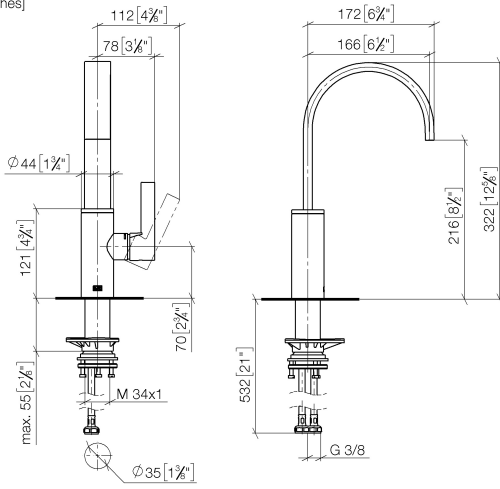

MEM BAR TAP Single-lever mixer - Brushed Durabron (23kt Gold)

33 805 682 Product version from 3/1/2023

- 166mm projection
- pivotable spout 360°
- Optional swivel limiter available with swivel limiter set 12 820 970 90
- air-enriched flow
- max. flow 6.3 l/min at 3 bar flow pressure
- lead-free
- This product can help a building meet the requirements of Green Building Rating Systems, e.g. LEED®, BREEAM®, DGNB
- WRAS

MEM BAR TAP Single-lever mixer - Brushed Durabronz (23kt Gold)

33 805 682 Product version from 3/1/2023

mm [inches]

Flow rate chart

Codes & Standards

DIN 4109

ISO 3822

Scottish Water
Byelaws

UK Water Supply
Regulations

Ü-Zeichen

MEM BAR TAP Single-lever mixer - Brushed Durabronz (23kt Gold)

33 805 682 Product version from 3/1/2023

Certificates

LGA_38

WRAS_240202

MEM BAR TAP Single-lever mixer - Brushed Durabron (23kt Gold)

33 805 682 Product version from 3/1/2023

Spare parts list

No.	Item Number	Name	Quantity used	Delivery time
1	90 28 22 282 00-28	spout	1	-
Spare part can no longer be ordered, please order the replacement item				
2	09 19 86 012-28	cover	1	60
3	90 23 10 128 00 90	nut	1	2
4	90 15 05 042 00 90	cartridge	1	2
5	09 24 04 266 90	nut	1	2
6	90 28 30 052 00-28	cover	1	20
7	90 20 86 004 00-28	handle	1	20
8	04 23 10 044 08 90	fixing set	1	2
9	04 30 04 101 00 90	hose	2	2