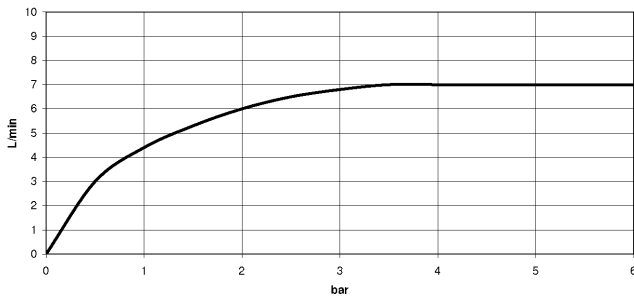

33 805 809

- 167mm projection
- pivotable spout 360°
- air-enriched flow
- max. flow 7 l/min at 3 bar flow pressure
- lead-free
- This product can help a building meet the requirements of Green Building Rating Systems, e.g. LEED®, BREEAM®, DGNB

Recommended miscellaneous

VAIA Dispenser with rosette - Brushed Durabron (23kt Gold) 82 434 809-28

33 805 809

mm [inches]

Flow rate chart

Codes & Standards

DIN 4109

ISO 3822