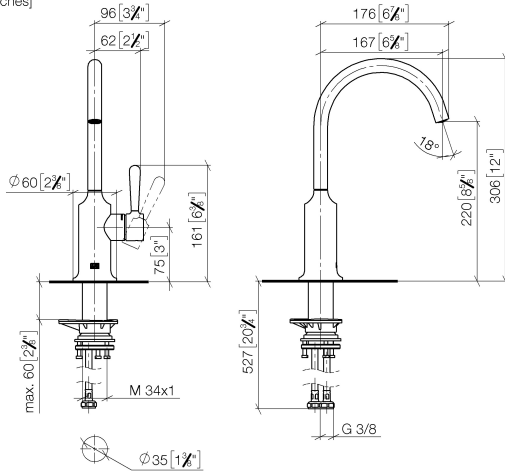

33 805 809

- 167mm projection
- pivotable spout 360°
- air-enriched flow
- max. flow 7 l/min at 3 bar flow pressure
- lead-free
- This product can help a building meet the requirements of Green Building Rating Systems, e.g. LEED®, BREEAM®, DGNB

Recommended miscellaneous

VAIA Dispenser with rosette - Brushed Durabron (23kt Gold) 82 434 809-28

33 805 809

mm [inches]

Flow rate chart

Codes & Standards

DIN 4109

ISO 3822

WRAS_240602

33 805 809

Product version from 7/1/2023

Parts for other finishes can be found here: [Chrome](#)

VAIA BAR TAP Single-lever mixer - Brushed Durabrass (23kt Gold)

VAIA

33 805 809

Spare parts list

Product version from 7/1/2023

No.	Item Number	Name	Quantity used	Delivery time
	90 28 22 311 02-28	spout	9	-

Spare part can no longer be ordered, please order the replacement item