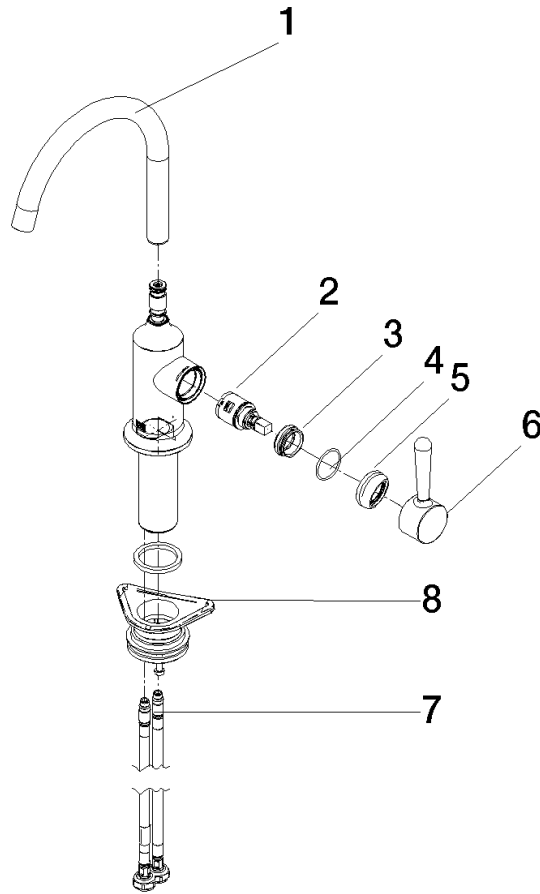

Recommended miscellaneous

VAIA Dispenser with rosette - Brushed Durabron (23kt Gold) 82 434 809-28

33 805 809

mm [inches]

Flow rate chart

Codes & Standards

DIN 4109

ISO 3822

Scottish Water
Byelaws

UK Water Supply
Regulations

Ü-Zeichen

VAIA BAR TAP Single-lever mixer - Brushed Durabron (23kt Gold)

VAIA

33 805 809

Certificates

LGA_29

WRAS_240602

33 805 809

Product version from 7/1/2023

Parts for other finishes can be found here: [Chrome](#)

VAIA BAR TAP Single-lever mixer - Brushed Durabrass (23kt Gold)

VAIA

33 805 809

Spare parts list

Product version from 7/1/2023

No.	Item Number	Name	Quantity used	Delivery time
	90 28 22 311 02-28	spout	9	-

Spare part can no longer be ordered, please order the replacement item