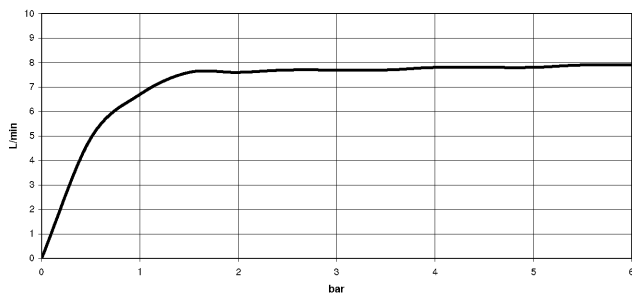

Flow rate chart

Certificates

LGA_38642.

WRAS_240102021.