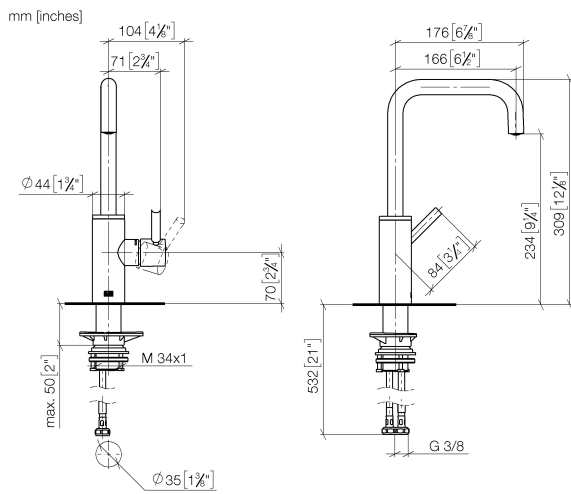

33 805 861

Flow rate chart

Certificates

LGA_38642.

WRAS_240102021.