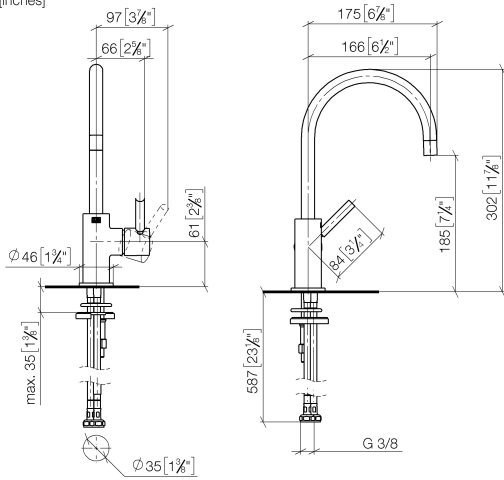

33 805 888

- 166mm projection
- pivotable spout 360°
- laminar flow
- height of mixer 302 mm
- height up to laminar flow regulator 185 mm
- hole diameter 35 mm
- max. flow 8.3 l/min at 3 bar flow pressure
- lead-free
- This product can help a building meet the requirements of Green Building Rating Systems, e.g. LEED®, BREEAM®, DGNB
- WRAS 240102012

33 805 888

mm [inches]

**Flow rate chart**

**Codes & Standards**

DIN 4109

ISO 3822

Scottish Water  
Byelaws

UK Water Supply  
Regulations

**Ü-Zeichen**

TARA BAR TAP Single-lever mixer - Brushed Champagne (22kt Gold)

---

TARA

33 805 888

Certificates

---

WRAS\_240102

LGA\_38

33 805 888

Parts for other  
finishes can be found  
here: [Chrome](#)

TARA BAR TAP Single-lever mixer - Brushed Champagne (22kt Gold)

TARA

33 805 888

**Spare parts list**

| No. | Item Number        | Name  | Quantity used | Delivery time |
|-----|--------------------|-------|---------------|---------------|
|     | 90 28 22 393 00-46 | spout | 12            | -             |