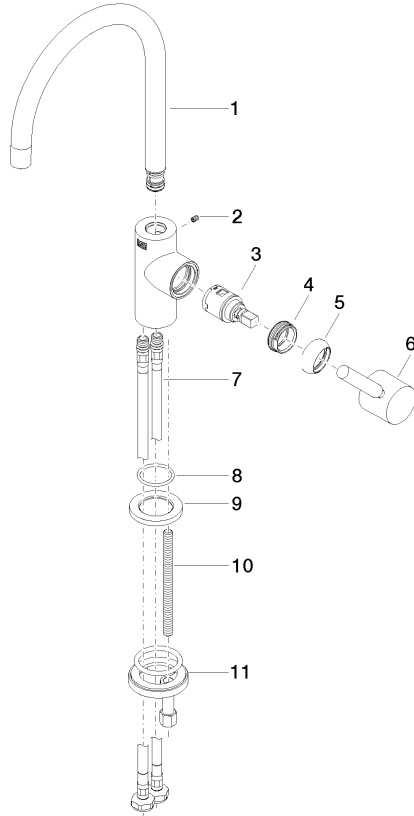

33 805 888

- 166mm projection
- pivotable spout 360°
- laminar flow
- height of mixer 302 mm
- height up to laminar flow regulator 185 mm
- hole diameter 35 mm
- max. flow 8.3 l/min at 3 bar flow pressure
- lead-free
- This product can help a building meet the requirements of Green Building Rating Systems, e.g. LEED®, BREEAM®, DGNB
- WRAS 240102012

33 805 888

mm [inches]

**Flow rate chart**

**Codes & Standards**

DIN 4109

ISO 3822

Scottish Water  
Byelaws

UK Water Supply  
Regulations

**Ü-Zeichen**

TARA BAR TAP Single-lever mixer - Brushed Champagne (22kt Gold)

---

TARA

33 805 888

Certificates

---

WRAS\_240102

LGA\_38

33 805 888

Parts for other  
finishes can be found  
here: [Chrome](#)

TARA BAR TAP Single-lever mixer - Brushed Champagne (22kt Gold)

TARA

33 805 888

**Spare parts list**

| No. | Item Number        | Name  | Quantity used | Delivery time |
|-----|--------------------|-------|---------------|---------------|
|     | 90 28 22 393 00-46 | spout | 12            | -             |