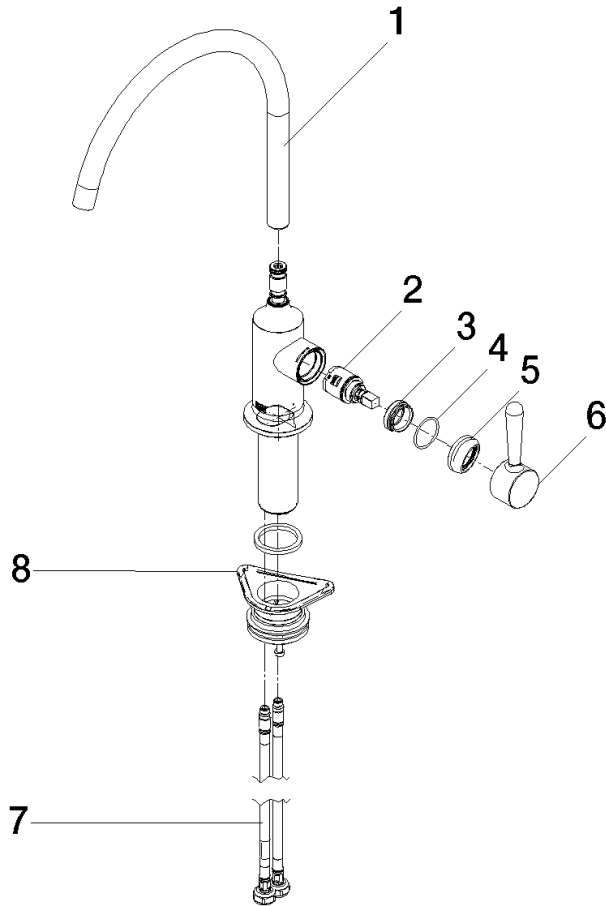

Recommended miscellaneous

VAIA Dispenser with rosette - Chrome 82 434 809-00

33 816 809

Flow rate chart

Codes & Standards

DIN 4109

ISO 3822

Scottish Water
Byelaws

UK Water Supply
Regulations

Ü-Zeichen

VAIA Single-lever mixer - Chrome

VAIA

33 816 809

Certificates

LGA_29

WRAS_240602

33 816 809

Product version from 7/1/2023

VAIA Single-lever mixer - Chrome

VAIA

33 816 809

Spare parts list

Product version from 7/1/2023

No.	Item Number	Name	Quantity used	Delivery time
	90 28 22 396 00-00	spout	9	10