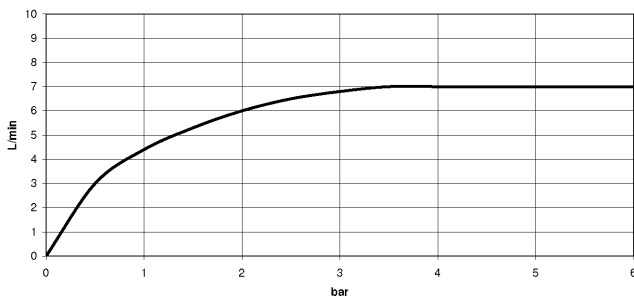

Recommended miscellaneous

VAIA Dispenser with rosette - Matte Black 82 434 809-33

33 816 809

Flow rate chart

Codes & Standards

DIN 4109

ISO 3822

Scottish Water
Byelaws