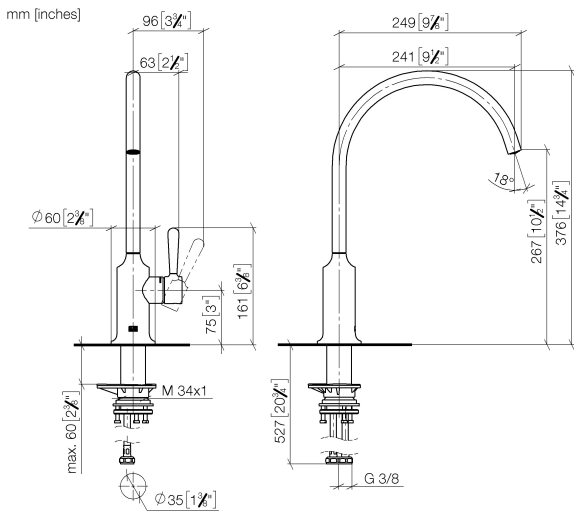

33 816 809

- 241mm projection
- pivotable spout 360°
- air-enriched flow
- max. flow 7 l/min at 3 bar flow pressure
- lead-free
- This product can help a building meet the requirements of Green Building Rating Systems, e.g. LEED®, BREEAM®, DGNB

Recommended miscellaneous

VAIA Dispenser with rosette - Matte Black 82 434 809-33

33 816 809

Flow rate chart

Codes & Standards

DIN 4109

ISO 3822

Scottish Water
Byelaws

UK Water Supply
Regulations

Ü-Zeichen

VAIA Single-lever mixer - Matte Black

VAIA

33 816 809

Certificates

LGA_29

WRAS_240602

VAIA Single-lever mixer - Matte Black

VAIA

33 816 809

Spare parts list

Product version from 7/1/2023

No.	Item Number	Name	Quantity used	Delivery time
	90 28 22 396 00-33	spout	9	30