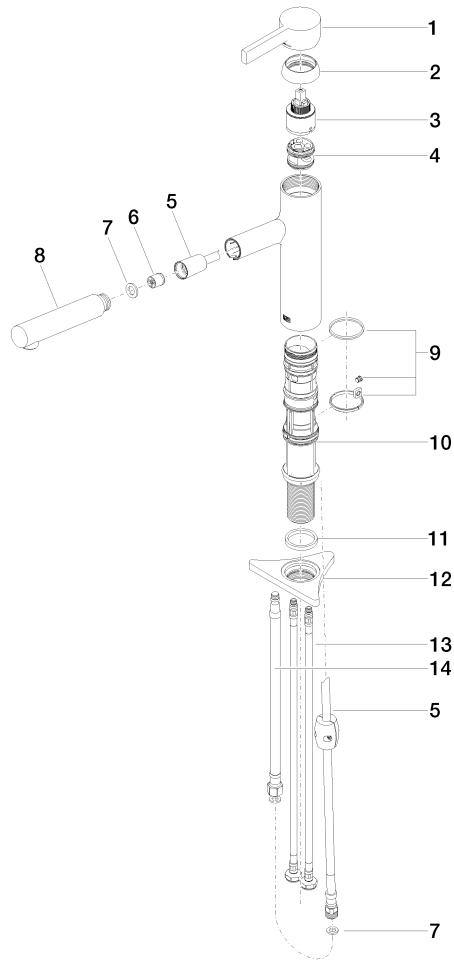

## DORNBACHT LYV Single-lever mixer Pull-out - Chrome

---

33 845 110

- 237mm projection
- pivotable spout 120°
- air-enriched flow and spray flow
- fabric braided hose 1500 mm
- max. flow 8.8 l/min at 3 bar flow pressure

Intrinsic protection against back flow.

	Chrome	33 845 110-00
	Soft Black	33 845 110-69
	Brushed Nickel	33 845 110-70

**DORNBRAUCH LYV Single-lever mixer Pull-out - Chrome**

33 845 110

**Flow rate chart**

# DORNBACHT LYV Single-lever mixer Pull-out - Chrome

33 845 110

Parts for other finishes can be found here: [Soft Black](#)

## Spare parts list

No.	Item Number	Name	Quantity used	Delivery time
1	90 20 81 001 00-00	handle	1	2
2	90 28 30 010 00-00	cover	1	2
3	90 15 05 067 00 90	cartridge	1	2
4	90 18 40 227 00 90	insert	1	2
5	90 30 02 101 00 90	hose	1	2
6	90 23 01 051 00 90	flow reducer	1	2
7	90 14 05 081 00 90	seal	1	2
8	90 12 11 180 00-00	shower	1	2
9	90 14 15 062 00 90	gasket kit	1	2
10	90 30 01 211 00 90	shaft	1	2
11	90 14 05 080 00 90	seal	1	2
12	90 23 10 003 00 90	fixing set	1	2
13	04 30 04 100 00 90	hose	2	2
14	90 30 04 110 00 90	hose	1	2