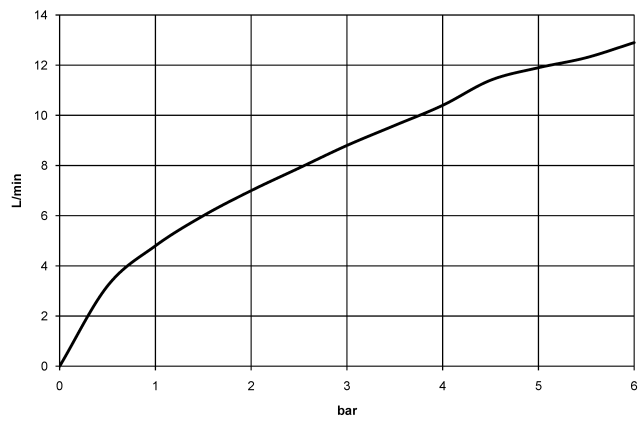

## DORNBACHT LYV Single-lever mixer Pull-out - Chrome

---

33 845 110

- 237mm projection
- pivotable spout 120°
- air-enriched flow and spray flow
- fabric braided hose 1500 mm
- max. flow 8.8 l/min at 3 bar flow pressure

Intrinsic protection against back flow.

	Chrome	33 845 110-00
	Soft Black	33 845 110-69
	Brushed Nickel	33 845 110-70

**DORNBRAUCH LYV Single-lever mixer Pull-out - Chrome**

33 845 110

**Flow rate chart**