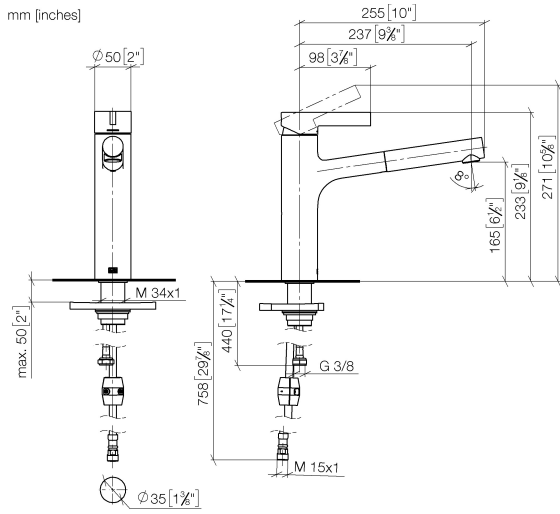

## DORNBACHT LYV Single-lever mixer Pull-out - Chrome

---

33 845 110

- 237mm projection
- pivotable spout 120°
- air-enriched flow and spray flow
- fabric braided hose 1500 mm
- max. flow 8.8 l/min at 3 bar flow pressure

Intrinsic protection against back flow.

	Chrome	33 845 110-00
	Soft Black	33 845 110-69
	Brushed Nickel	33 845 110-70

**DORNBRAUCH LYV Single-lever mixer Pull-out - Chrome**

33 845 110

**Flow rate chart**

# DORNBACHT LYV Single-lever mixer Pull-out - Chrome

33 845 110

Parts for other finishes can be found here: [Soft Black](#)

## Spare parts list

No.	Item Number	Name	Quantity used	Delivery time
1	90 20 81 001 00-00	handle	1	2
2	90 28 30 010 00-00	cover	1	2
3	90 15 05 067 00 90	cartridge	1	2
4	90 18 40 227 00 90	insert	1	2
5	90 30 02 101 00 90	hose	1	2
6	90 23 01 051 00 90	flow reducer	1	2
7	90 14 05 081 00 90	seal	1	2
8	90 12 11 180 00-00	shower	1	2
9	90 14 15 062 00 90	gasket kit	1	2
10	90 30 01 211 00 90	shaft	1	2
11	90 14 05 080 00 90	seal	1	2
12	90 23 10 003 00 90	fixing set	1	2
13	04 30 04 100 00 90	hose	2	2
14	90 30 04 110 00 90	hose	1	2