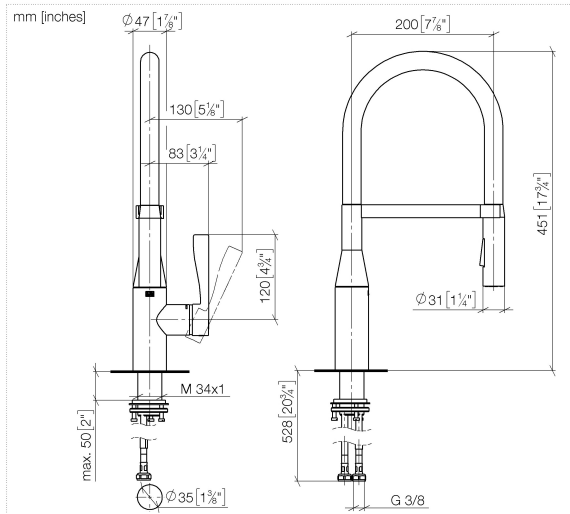

SYNC Profi single-lever mixer - Chrome

33 865 895 Product version from 2/4/2019

- 200mm projection
- Flexible silicone hose with large operating range of up to 350 mm
- pivotable spout 360°
- Optional swivel limiter available with swivel limiter set 12 821 970 90
- This product can help a building meet the requirements of Green Building Rating Systems, e.g. LEED®, BREEAM®, DGNB
- air-enriched flow and spray flow
- height of mixer 451 mm
- height up to aerator 119 mm
- hole diameter 35 mm
- sprayface with anti-scaling system
- max. flow 9.5 l/min at 3 bar flow pressure
- lead-free

Recommended miscellaneous

Swivel limitation set - 12 821 970 90

Recommended miscellaneous

Strainer waste with control handle - Chrome 10 712 970-00

Recommended miscellaneous

Dispenser without rosette - Chrome 82 424 970-00

SYNC Profi single-lever mixer - Chrome

33 865 895 Product version from 2/4/2019

Flow rate chart

Codes & Standards

DIN 4109

EN 1717

ISO 3822

Ü-Zeichen

| No. | Item Number | Name | Quantity used | Delivery time |
|-----|--------------------|------------|---------------|---------------|
| 1 | 90 30 02 100 00-00 | hose | 1 | 10 |
| 2 | 09 31 11 040 90 | pin | 1 | 2 |
| 3 | 09 31 11 209 90 | pin | 1 | 2 |
| 4 | 90 17 20 045 00-00 | holder | 1 | 10 |
| 5 | 04 12 11 150 00 90 | shower | 1 | 2 |
| 6 | 90 28 10 161 00 90 | set | 1 | 2 |
| 7 | 90 15 05 064 05 90 | cartridge | 1 | 2 |
| 8 | 09 14 10 190 90 | seal | 1 | 2 |
| 9 | 09 28 30 030-00 | cover | 1 | 10 |
| 10 | 09 20 89 020-00 | handle | 1 | 10 |
| 11 | 90 31 11 063 00 90 | pin | 1 | 2 |
| 12 | 90 31 20 087 00-00 | plug | 1 | 10 |
| 13 | 04 30 11 040 00 90 | fixing set | 1 | 2 |
| 14 | 04 30 04 101 00 90 | hose | 2 | 2 |