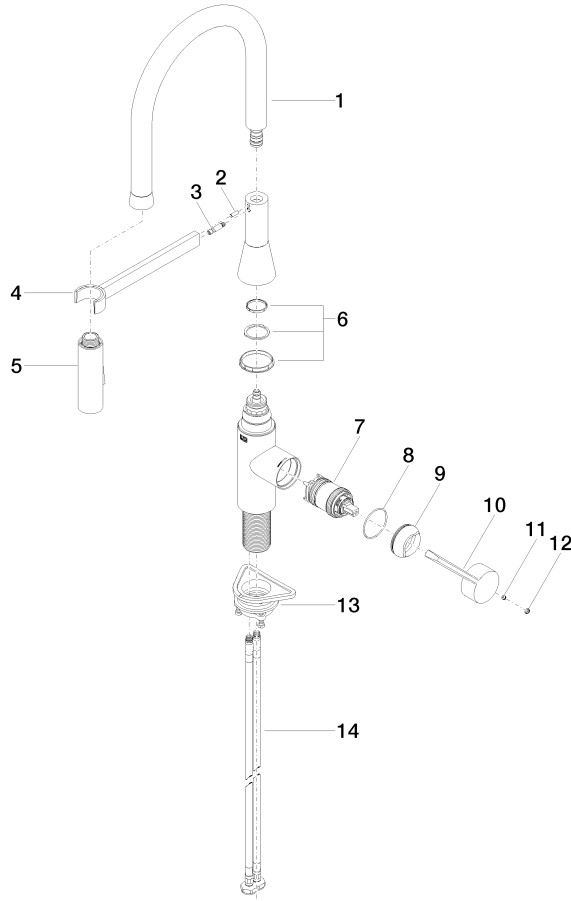

SYNC Profi single-lever mixer - Chrome

33 865 895 Product version from 2/4/2019

- 200mm projection
- Flexible silicone hose with large operating range of up to 350 mm
- pivotable spout 360°
- Optional swivel limiter available with swivel limiter set 12 821 970 90
- This product can help a building meet the requirements of Green Building Rating Systems, e.g. LEED®, BREEAM®, DGNB
- air-enriched flow and spray flow
- height of mixer 451 mm
- height up to aerator 119 mm
- hole diameter 35 mm
- sprayface with anti-scaling system
- max. flow 9.5 l/min at 3 bar flow pressure
- lead-free

SYNC Profi single-lever mixer - Chrome

33 865 895 Product version from 2/4/2019

Flow rate chart

Codes & Standards

DIN 4109

EN 1717

ISO 3822

Ü-Zeichen

SYNC Profi single-lever mixer - Chrome

33 865 895 Product version from 2/4/2019

Certificates

Belgaqua_21-027-2 LGA_29

SYNC Profi single-lever mixer - Chrome

33 865 895 Product version from 2/4/2019

Spare parts list

| No. | Item Number | Name | Quantity used | Delivery time |
|-----|--------------------|------------|---------------|---------------|
| 1 | 90 30 02 100 00-00 | hose | 1 | 10 |
| 2 | 09 31 11 040 90 | pin | 1 | 2 |
| 3 | 09 31 11 209 90 | pin | 1 | 2 |
| 4 | 90 17 20 045 00-00 | holder | 1 | 10 |
| 5 | 04 12 11 150 00 90 | shower | 1 | 2 |
| 6 | 90 28 10 161 00 90 | set | 1 | 2 |
| 7 | 90 15 05 064 05 90 | cartridge | 1 | 2 |
| 8 | 09 14 10 190 90 | seal | 1 | 2 |
| 9 | 09 28 30 030-00 | cover | 1 | 10 |
| 10 | 09 20 89 020-00 | handle | 1 | 10 |
| 11 | 90 31 11 063 00 90 | pin | 1 | 2 |
| 12 | 90 31 20 087 00-00 | plug | 1 | 10 |
| 13 | 04 30 11 040 00 90 | fixing set | 1 | 2 |
| 14 | 04 30 04 101 00 90 | hose | 2 | 2 |