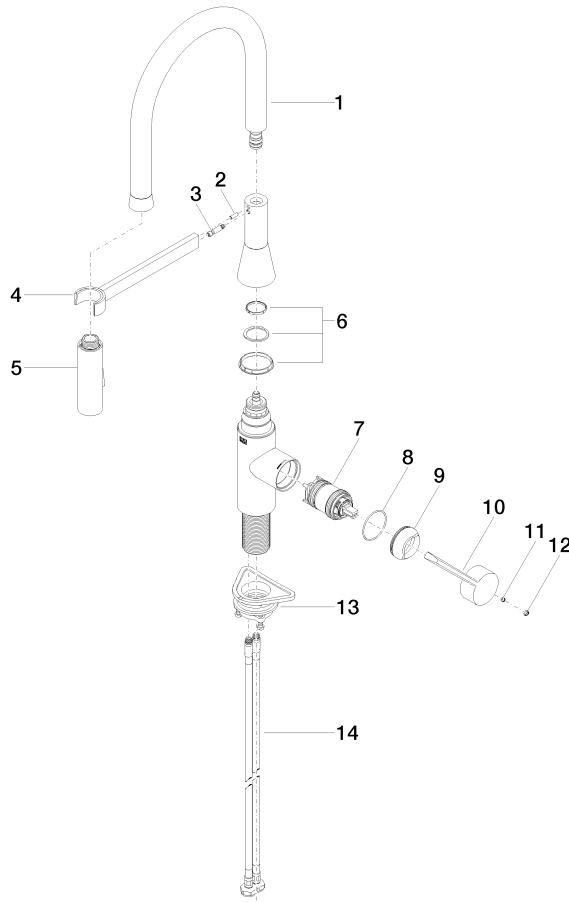

33 865 895

- 200mm projection
- Flexible silicone hose with large operating range of up to 350 mm
- pivotable spout 360°
- Optional swivel limiter available with swivel limiter set 12 821 970 90
- This product can help a building meet the requirements of Green Building Rating Systems, e.g. LEED®, BREEAM®, DGNB
- air-enriched flow and spray flow
- height of mixer 451 mm
- height up to aerator 119 mm
- hole diameter 35 mm
- sprayface with anti-scaling system
- max. flow 9.5 l/min at 3 bar flow pressure
- lead-free

**Recommended miscellaneous**

	<b>Strainer waste with control handle - Brushed Champagne (22kt Gold)</b>	10 712 970-46
---	---	---------------

33 865 895

**Flow rate chart**

33 865 895

Product version from 2/4/2019

**SYNC Profi single-lever mixer - Brushed Champagne (22kt Gold)**

SYNC

33 865 895

**Spare parts list**

**Product version from 2/4/2019**

No.	Item Number	Name	Quantity used	Delivery time
	90 30 02 100 00-46	hose	15	30