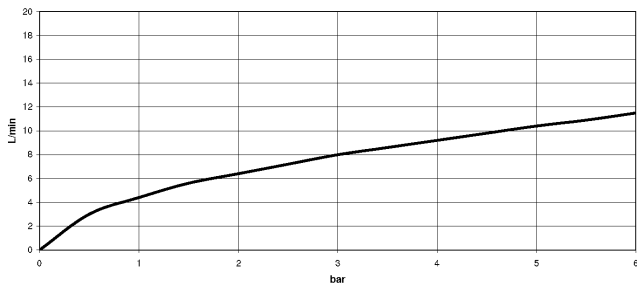

Flow rate chart