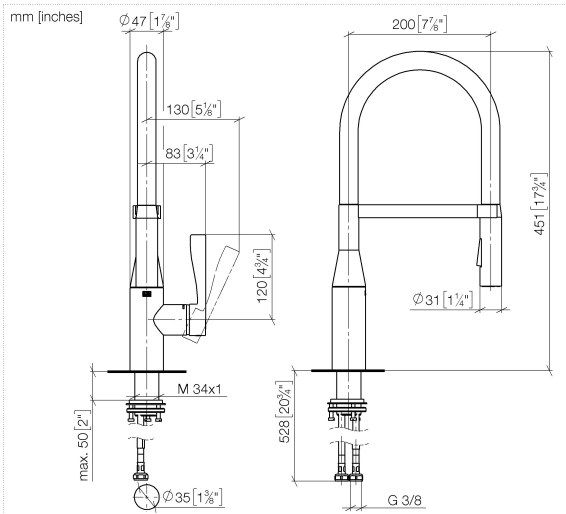

33 865 895

- 200mm projection
- Flexible silicone hose with large operating range of up to 350 mm
- pivotable spout 360°
- Optional swivel limiter available with swivel limiter set 12 821 970 90
- This product can help a building meet the requirements of Green Building Rating Systems, e.g. LEED®, BREEAM®, DGNB
- air-enriched flow and spray flow
- height of mixer 451 mm
- height up to aerator 119 mm
- hole diameter 35 mm
- sprayface with anti-scaling system
- max. flow 9.5 l/min at 3 bar flow pressure
- lead-free

**Recommended miscellaneous**

	<b>Swivel limitation set -</b>	12 821 970 90
---	--------------------------------	---------------

**Recommended miscellaneous**

	<b>Dispenser without rosette - Brushed Champagne (22kt Gold)</b>	82 424 970-46
---	--	---------------

**Recommended miscellaneous**

	<b>Strainer waste with control handle - Brushed Champagne (22kt Gold)</b>	10 712 970-46
---	---	---------------

33 865 895

**Flow rate chart**

33 865 895

Product version from 2/4/2019

**SYNC Profi single-lever mixer - Brushed Champagne (22kt Gold)**

SYNC

33 865 895

**Spare parts list**

**Product version from 2/4/2019**

No.	Item Number	Name	Quantity used	Delivery time
	90 30 02 100 00-46	hose	15	30