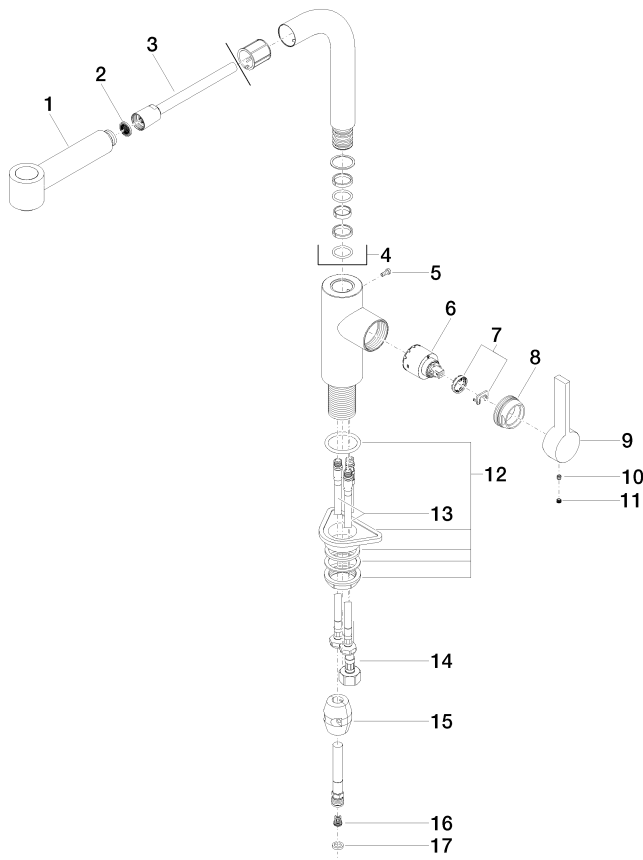

ELIO Single-lever mixer Pull-out with spray function - Brushed Durabron (23kt Gold)

ELIO

33 870 790

- 235mm projection
- pivotable spout 360°
- air-enriched flow and spray flow
- height of mixer 342 mm
- height up to aerator 292 mm
- hole diameter 35 mm
- fabric braided hose 1500 mm
- max. flow 8 l/min at 3 bar flow pressure
- lead-free
- This product can help a building meet the requirements of Green Building Rating Systems, e.g. LEED®, BREEAM®, DGNB

ELIO

33 870 790

Product version up to 12/31/2013

Product version from 12/31/2013 to 5/15/2020

Product version from 5/15/2020 to 5/5/2021

Product version from 5/5/2021

Product version from 6/1/2022

Parts for other finishes can be found here: [Chrome](#)

ELIO Single-lever mixer Pull-out with spray function - Brushed Durabrass (23kt Gold)

ELIO

33 870 790

Spare parts list

Product version up to 12/31/2013

Product version from 12/31/2013 to 5/15/2020

Product version from 5/15/2020 to 5/5/2021

Product version from 5/5/2021

Product version from 6/1/2022

No.	Item Number	Name	Quantity used	Delivery time
	90 12 11 098 00-28	shower	18	20