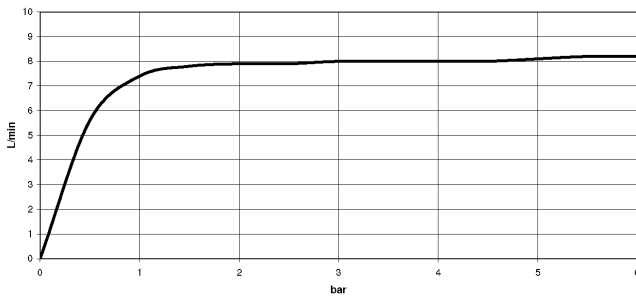

Flow rate chart

Codes & Standards

DIN 4109

EN 1717

Executive Order
no. 1007

ISO 3822

Ü-Zeichen