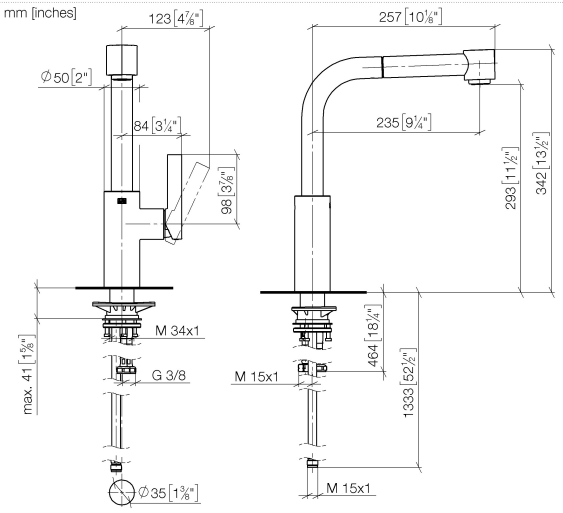

ELIO Single-lever mixer Pull-out with spray function - Brushed Durabron (23kt Gold)

ELIO

33 870 790

- 235mm projection
- pivotable spout 360°
- air-enriched flow and spray flow
- height of mixer 342 mm
- height up to aerator 292 mm
- hole diameter 35 mm
- fabric braided hose 1500 mm
- max. flow 8 l/min at 3 bar flow pressure
- lead-free
- This product can help a building meet the requirements of Green Building Rating Systems, e.g. LEED®, BREEAM®, DGNB

mm [inches]

Flow rate chart

Codes & Standards

DIN 4109

EN 1717

Executive Order
no. 1007

ISO 3822

Ü-Zeichen