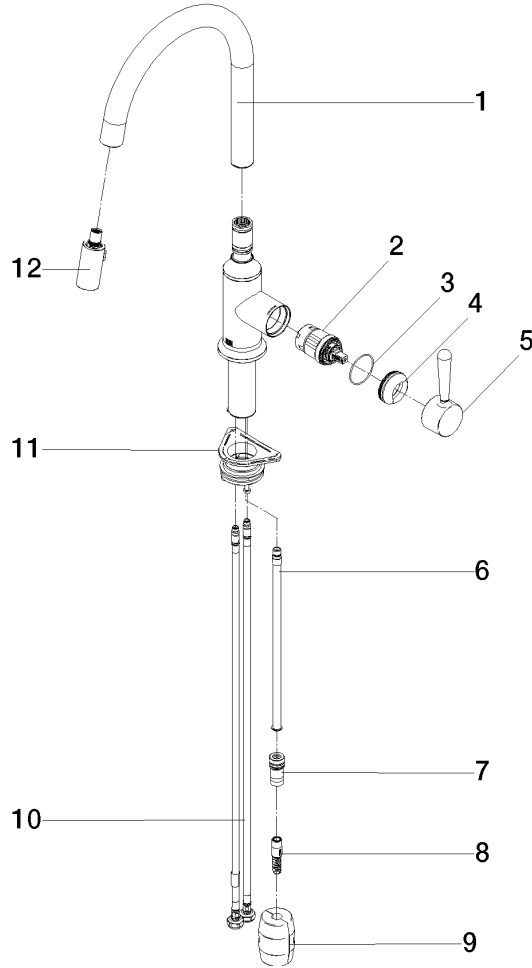

33 870 809

- 240mm projection
- pivotable spout 360°
- Optional swivel limiter available with swivel limiter set 12 823 970 90
- air-enriched flow and spray flow
- 1800 mm metal shower hose
- sprayface with anti-scaling system
- max. flow 8 l/min at 3 bar flow pressure
- lead-free
- This product can help a building meet the requirements of Green Building Rating Systems, e.g. LEED®, BREEAM®, DGNB

Recommended miscellaneous

Swivel limitation set -

12 823 970 90

Recommended miscellaneous

VAIA Dispenser with rosette - Dark Chrome 82 434 809-19

33 870 809

mm [inches]
1:5

Flow rate chart

Certificates

Belgaqua_24-005-2 LGA_28

33 870 809

Product version from 7/1/2023

VAIA Single-lever mixer Pull-down with spray function - Dark Chrome

VAIA

33 870 809

Spare parts list

Product version from 7/1/2023

No.	Item Number	Name	Quantity used	Delivery time
	90 28 22 397 00-19	spout	13	20