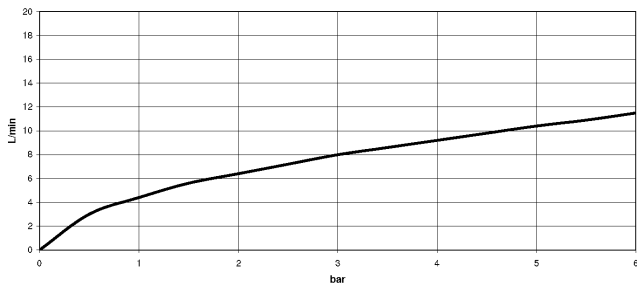

33 870 809

- 240mm projection
- pivotable spout 360°
- Optional swivel limiter available with swivel limiter set 12 823 970 90
- air-enriched flow and spray flow
- 1800 mm metal shower hose
- sprayface with anti-scaling system
- max. flow 8 l/min at 3 bar flow pressure
- lead-free
- This product can help a building meet the requirements of Green Building Rating Systems, e.g. LEED®, BREEAM®, DGNB

Recommended miscellaneous

Swivel limitation set -

12 823 970 90

Recommended miscellaneous

VAIA Dispenser with rosette - Dark Chrome 82 434 809-19

33 870 809

mm [inches]
1:5

Flow rate chart

Product version from 7/1/2023

No.	Item Number	Name	Quantity used	Delivery time
	90 28 22 397 00-19	spout	13	20