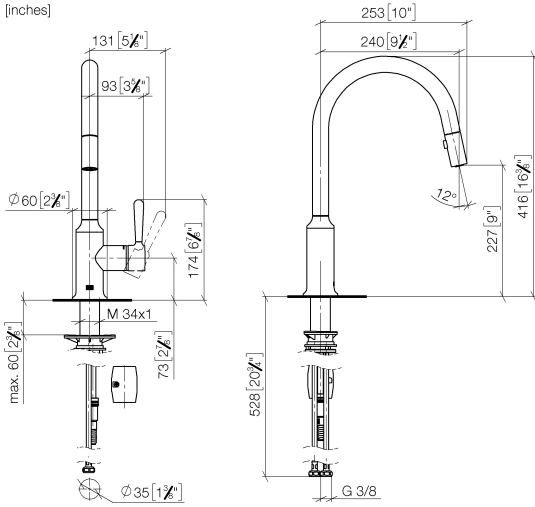

33 870 809

- 240mm projection
- pivotable spout 360°
- Optional swivel limiter available with swivel limiter set 12 823 970 90
- air-enriched flow and spray flow
- 1800 mm metal shower hose
- sprayface with anti-scaling system
- max. flow 8 l/min at 3 bar flow pressure
- lead-free
- This product can help a building meet the requirements of Green Building Rating Systems, e.g. LEED®, BREEAM®, DGNB

Recommended miscellaneous

Swivel limitation set -

12 823 970 90

Recommended miscellaneous

VAIA Dispenser with rosette - Dark Chrome 82 434 809-19

33 870 809

mm [inches]
1:5

Flow rate chart

Certificates

Belgaqua_24-005-2 LGA_28

33 870 809

Product version from 7/1/2023

VAIA Single-lever mixer Pull-down with spray function - Dark Chrome

VAIA

33 870 809

Spare parts list

Product version from 7/1/2023

No.	Item Number	Name	Quantity used	Delivery time
	90 28 22 397 00-19	spout	13	20