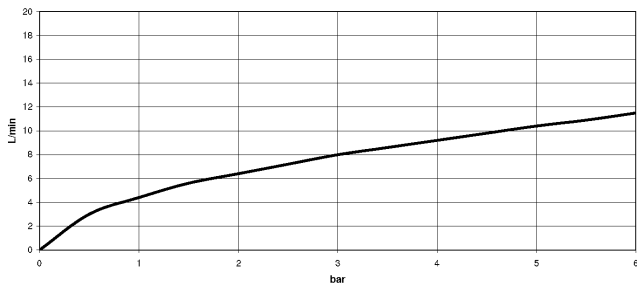

33 870 809

- 240mm projection
- pivotable spout 360°
- Optional swivel limiter available with swivel limiter set 12 823 970 90
- air-enriched flow and spray flow
- 1800 mm metal shower hose
- sprayface with anti-scaling system
- max. flow 8 l/min at 3 bar flow pressure
- lead-free
- This product can help a building meet the requirements of Green Building Rating Systems, e.g. LEED®, BREEAM®, DGNB

Recommended miscellaneous

Swivel limitation set -

12 823 970 90

Recommended miscellaneous

**VAIA Dispenser with rosette -
Brushed Chrome**

82 434 809-93

33 870 809

mm [inches]
1:5

Flow rate chart

Codes & Standards

DIN 4109

EN 1717

ISO 3822

Ü-Zeichen

VAIA Single-lever mixer Pull-down with spray function - Brushed Chrome

VAIA