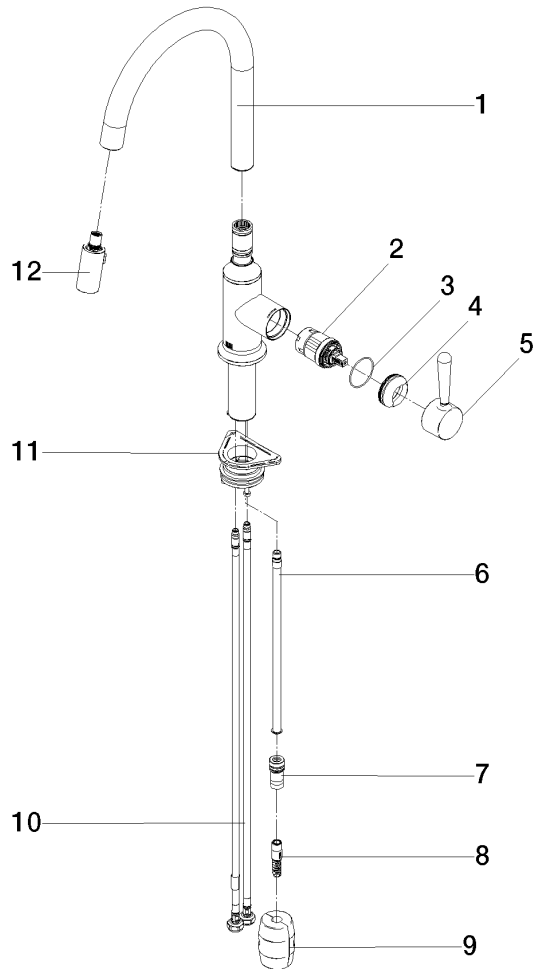

33 870 809

- 240mm projection
- pivotable spout 360°
- Optional swivel limiter available with swivel limiter set 12 823 970 90
- air-enriched flow and spray flow
- 1800 mm metal shower hose
- sprayface with anti-scaling system
- max. flow 8 l/min at 3 bar flow pressure
- lead-free
- This product can help a building meet the requirements of Green Building Rating Systems, e.g. LEED®, BREEAM®, DGNB

Flow rate chart

Codes & Standards

DIN 4109

EN 1717

ISO 3822

Ü-Zeichen

VAIA Single-lever mixer Pull-down with spray function - Brushed Chrome

VAIA

33 870 809

Certificates

Belgaqua_24-005-2 LGA_28

33 870 809

Product version from 7/1/2023

VAIA Single-lever mixer Pull-down with spray function - Brushed Chrome

VAIA

33 870 809

Spare parts list

Product version from 7/1/2023

| No. | Item Number | Name | Quantity used | Delivery time |
|-----|--------------------|-------|---------------|---------------|
| | 90 28 22 397 00-93 | spout | 13 | 20 |