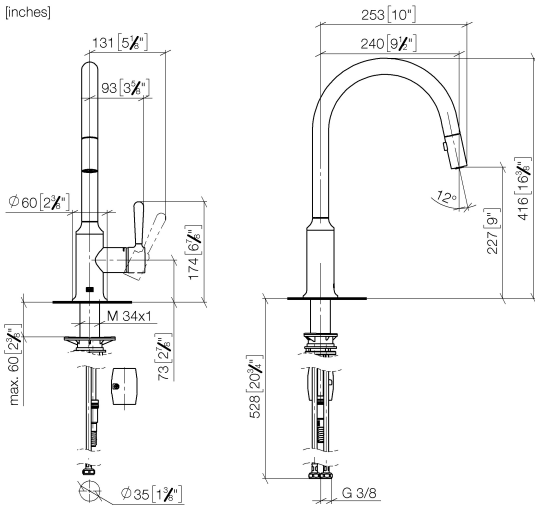

33 870 809

- 240mm projection
- pivotable spout 360°
- Optional swivel limiter available with swivel limiter set 12 823 970 90
- air-enriched flow and spray flow
- 1800 mm metal shower hose
- sprayface with anti-scaling system
- max. flow 8 l/min at 3 bar flow pressure
- lead-free
- This product can help a building meet the requirements of Green Building Rating Systems, e.g. LEED®, BREEAM®, DGNB

Recommended miscellaneous

Swivel limitation set -

12 823 970 90

Recommended miscellaneous

**VAIA Dispenser with rosette -
Brushed Chrome**

82 434 809-93

33 870 809

mm [inches]
1:5

Flow rate chart

Codes & Standards

DIN 4109

EN 1717

ISO 3822

Ü-Zeichen

VAIA Single-lever mixer Pull-down with spray function - Brushed Chrome

VAIA

Spare parts list

Product version from 7/1/2023

| No. | Item Number | Name | Quantity used | Delivery time |
|-----|--------------------|-------|---------------|---------------|
| | 90 28 22 397 00-93 | spout | 13 | 20 |