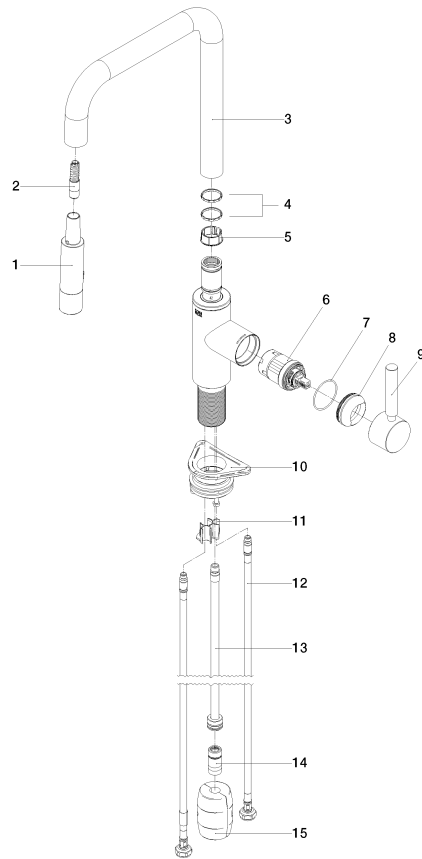

33 870 861

- 240mm projection
- pivotable spout 360°
- Optional swivel limiter available with swivel limiter set 12 823 970 90
- laminar and spray flow
- 1800 mm metal shower hose
- sprayface with anti-scaling system
- max. flow 10.4 l/min at 3 bar flow pressure
- lead-free
- This product can help a building meet the requirements of Green Building Rating Systems, e.g. LEED®, BREEAM®, DGNB

**Recommended miscellaneous**

**Swivel limitation set -**

12 823 970 90

**Recommended miscellaneous**

**Strainer waste with control handle - Chrome** 10 712 970-00

**Recommended miscellaneous**

**Dispenser without rosette - Chrome**

82 424 970-00

33 870 861

**Flow rate chart**

**Certificates**

LGA\_38641.

Belgaqua\_24-005-  
27\_3.

33 870 861

**Spare parts list**

No.	Item Number	Name	Quantity used	Delivery time
1	90 12 11 148 00-00	shower	1	10
2	04 30 02 120 00-00	hose	1	10
3	90 28 22 308 00-00	spout	1	-
Spare part can no longer be ordered, please order the replacement item				
4	09 28 10 160 90	ring	2	2
5	09 18 40 186 90	sleeve	1	2
6	90 15 05 064 05 90	cartridge	1	2
7	09 14 10 190 90	seal	1	2
8	09 28 30 030-00	cover	1	10
9	90 20 66 027 00-00	handle	1	10
10	04 30 11 040 00 90	fixing set	1	2
11	09 20 93 056 90	insert	1	2
12	04 30 04 100 00 90	hose	2	2
13	04 28 20 067 00 90	pipe	1	2
14	90 24 03 253 00 90	adaptor	1	2
15	04 21 50 010 00 90	accessories	1	2