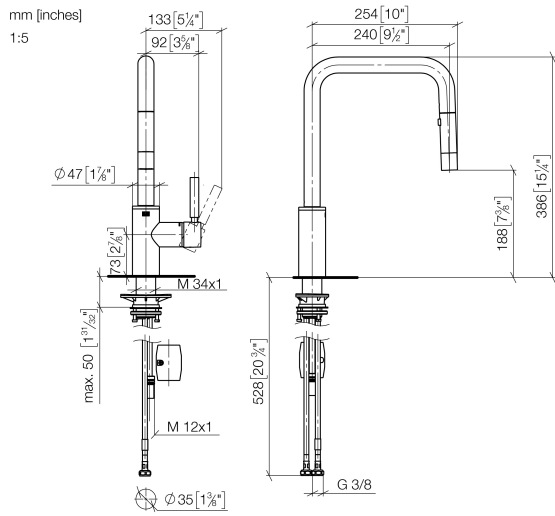

33 870 861

- 240mm projection
- pivotable spout 360°
- Optional swivel limiter available with swivel limiter set 12 823 970 90
- laminar and spray flow
- 1800 mm metal shower hose
- sprayface with anti-scaling system
- max. flow 10.4 l/min at 3 bar flow pressure
- lead-free
- This product can help a building meet the requirements of Green Building Rating Systems, e.g. LEED®, BREEAM®, DGNB

**Recommended miscellaneous**

**Swivel limitation set -**

12 823 970 90

**Recommended miscellaneous**

**Strainer waste with control handle - Chrome** 10 712 970-00

**Recommended miscellaneous**

**Dispenser without rosette - Chrome**

82 424 970-00

33 870 861

**Flow rate chart**

**Certificates**

LGA\_38641.

Belgaqua\_24-005-  
27\_3.

33 870 861

**Spare parts list**

No.	Item Number	Name	Quantity used	Delivery time
1	90 12 11 148 00-00	shower	1	10
2	04 30 02 120 00-00	hose	1	10
3	90 28 22 308 00-00	spout	1	-
Spare part can no longer be ordered, please order the replacement item				
4	09 28 10 160 90	ring	2	2
5	09 18 40 186 90	sleeve	1	2
6	90 15 05 064 05 90	cartridge	1	2
7	09 14 10 190 90	seal	1	2
8	09 28 30 030-00	cover	1	10
9	90 20 66 027 00-00	handle	1	10
10	04 30 11 040 00 90	fixing set	1	2
11	09 20 93 056 90	insert	1	2
12	04 30 04 100 00 90	hose	2	2
13	04 28 20 067 00 90	pipe	1	2
14	90 24 03 253 00 90	adaptor	1	2
15	04 21 50 010 00 90	accessories	1	2