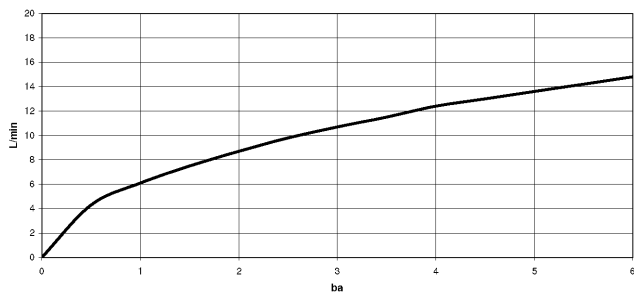

Flow rate chart

Certificates

LGA_38641.

Belgaqua_24-005-
27_3.