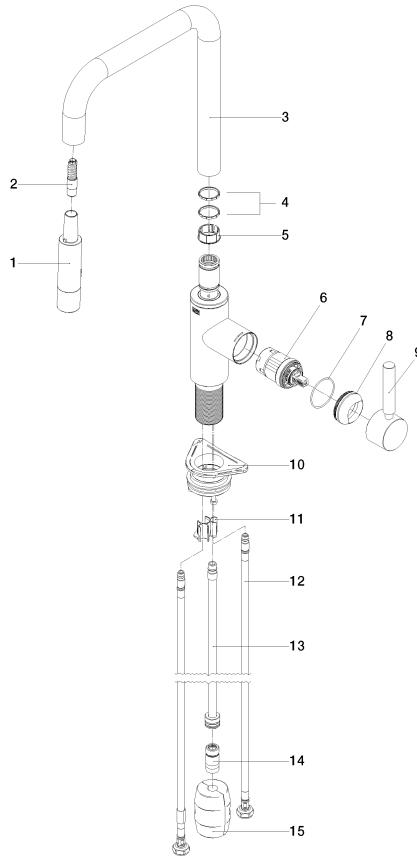

META SQUARE Single-lever mixer Pull-down with spray function - Champagne (22kt Gold) META SQUARE

33 870 861

- 240mm projection
- pivotable spout 360°
- Optional swivel limiter available with swivel limiter set 12 823 970 90
- laminar and spray flow
- 1800 mm metal shower hose
- sprayface with anti-scaling system
- max. flow 10.4 l/min at 3 bar flow pressure
- lead-free
- This product can help a building meet the requirements of Green Building Rating Systems, e.g. LEED®, BREEAM®, DGNB

33 870 861

mm [inches]

1:5

Flow rate chart

Codes & Standards

DIN 4109

EN 1717

ISO 3822

Ü-Zeichen

META SQUARE Single-lever mixer Pull-down with spray function - Champagne META SQUARE
(22kt Gold)

33 870 861
Certificates

Belgaqua_24-005-2 LGA_38

META SQUARE Single-lever mixer Pull-down with spray function - Champagne (22kt Gold) META SQUARE

33 870 861

Product version from 2/1/2023

META SQUARE Single-lever mixer Pull-down with spray function - Champagne (22kt Gold) META SQUARE

33 870 861

Spare parts list

Product version from 2/1/2023

No.	Item Number	Name	Quantity used	Delivery time
	90 12 11 148 00-47	shower	17	-