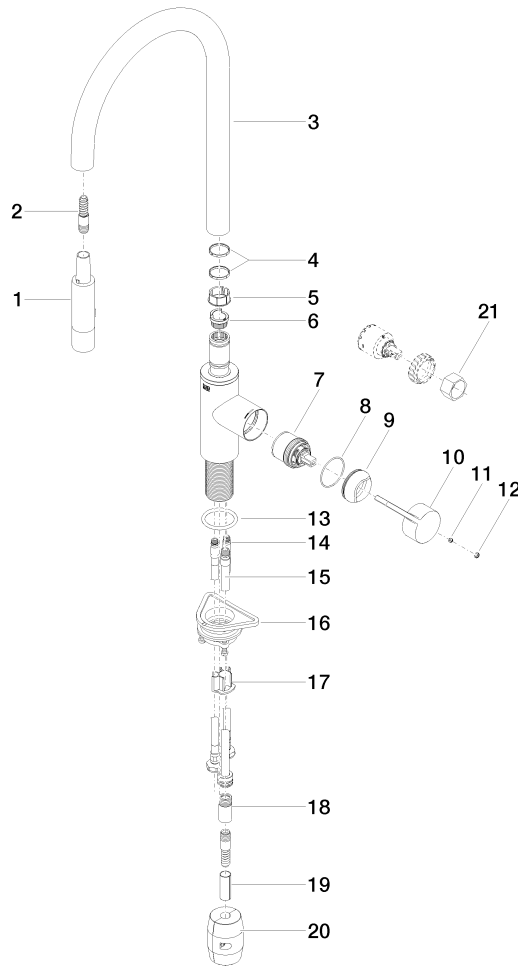

33 870 875

- 240mm projection
- pivotable spout 360°
- Optional swivel limiter available with swivel limiter set 12 823 970 90
- laminar and spray flow
- height of mixer 500 mm
- height up to laminar flow regulator 240 mm
- hole diameter 35 mm
- 1800 mm metal shower hose
- sprayface with anti-scaling system
- max. flow 10.4 l/min at 3 bar flow pressure
- lead-free
- This product can help a building meet the requirements of Green Building Rating Systems, e.g. LEED®, BREEAM®, DGNB

Recommended miscellaneous

	<b>Dispenser without rosette - Chrome</b>	82 424 970-00
---	---	---------------

33 870 875

mm [inches]

### Flow rate chart

### Certificates

Belgaqua\_21-027- 27\_3. LGA\_28657. GDV\_0400314.

33 870 875

**Spare parts list**

No.	Item Number	Name	Quantity used	Delivery time
1	90 12 11 148 00-00	shower	1	10
2	04 30 02 120 00-00	hose	1	10
3	90 28 22 304 00-00	spout	1	10
4	09 28 10 160 90	ring	2	2
5	09 18 40 186 90	sleeve	1	2
6	09 30 11 203 90	ring	1	2
7	90 15 05 064 05 90	cartridge	1	2
8	09 14 10 190 90	seal	1	2
9	09 28 30 030-00	cover	1	10
10	09 20 87 020-00	handle	1	10
11	90 31 11 063 00 90	pin	1	2
12	90 31 20 087 00-00	plug	1	10
13	09 14 10 036 90	seal	1	2
14	04 30 04 101 00 90	hose	2	2
15	04 28 20 067 00 90	pipe	1	2
16	04 30 11 040 00 90	fixing set	1	2
17	09 20 93 056 90	insert	1	2
18	90 24 03 253 00 90	adaptor	1	2
19	09 30 03 038 90	hose	1	2
20	04 21 50 010 00 90	accessories	1	2
21	90 30 09 031 00 90	key	1	2