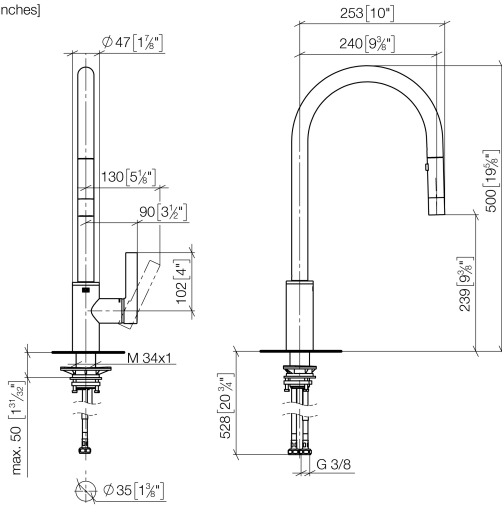

33 870 875

- 240mm projection
- pivotable spout 360°
- Optional swivel limiter available with swivel limiter set 12 823 970 90
- laminar and spray flow
- height of mixer 500 mm
- height up to laminar flow regulator 240 mm
- hole diameter 35 mm
- 1800 mm metal shower hose
- sprayface with anti-scaling system
- max. flow 10.4 l/min at 3 bar flow pressure
- lead-free
- This product can help a building meet the requirements of Green Building Rating Systems, e.g. LEED®, BREEAM®, DGNB

Recommended miscellaneous

	<b>Dispenser without rosette - Chrome</b>	82 424 970-00
---	---	---------------

33 870 875

mm [inches]

### Flow rate chart

### Certificates

Belgaqua\_21-027- 27\_3. LGA\_28657. GDV\_0400314.

33 870 875

**Spare parts list**

No.	Item Number	Name	Quantity used	Delivery time
1	90 12 11 148 00-00	shower	1	10
2	04 30 02 120 00-00	hose	1	10
3	90 28 22 304 00-00	spout	1	10
4	09 28 10 160 90	ring	2	2
5	09 18 40 186 90	sleeve	1	2
6	09 30 11 203 90	ring	1	2
7	90 15 05 064 05 90	cartridge	1	2
8	09 14 10 190 90	seal	1	2
9	09 28 30 030-00	cover	1	10
10	09 20 87 020-00	handle	1	10
11	90 31 11 063 00 90	pin	1	2
12	90 31 20 087 00-00	plug	1	10
13	09 14 10 036 90	seal	1	2
14	04 30 04 101 00 90	hose	2	2
15	04 28 20 067 00 90	pipe	1	2
16	04 30 11 040 00 90	fixing set	1	2
17	09 20 93 056 90	insert	1	2
18	90 24 03 253 00 90	adaptor	1	2
19	09 30 03 038 90	hose	1	2
20	04 21 50 010 00 90	accessories	1	2
21	90 30 09 031 00 90	key	1	2