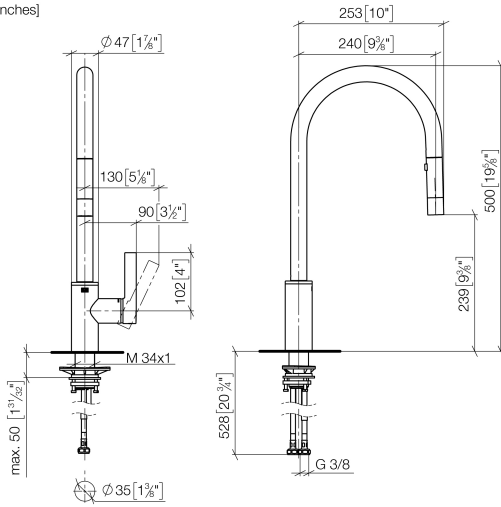

33 870 875

- 240mm projection
- pivotable spout 360°
- Optional swivel limiter available with swivel limiter set 12 823 970 90
- laminar and spray flow
- height of mixer 500 mm
- height up to laminar flow regulator 240 mm
- hole diameter 35 mm
- 1800 mm metal shower hose
- sprayface with anti-scaling system
- max. flow 10.4 l/min at 3 bar flow pressure
- lead-free
- This product can help a building meet the requirements of Green Building Rating Systems, e.g. LEED®, BREEAM®, DGNB

**Recommended miscellaneous**

	<b>Swivel limitation set -</b>	12 823 970 90
---	--------------------------------	---------------

**Recommended miscellaneous**

	<b>Dispenser without rosette - Dark Chrome</b>	82 424 970-19
---	--	---------------

**Recommended miscellaneous**

	<b>Strainer waste with control handle - Dark Chrome</b>	10 712 970-19
---	---	---------------

33 870 875

mm [inches]

### Flow rate chart