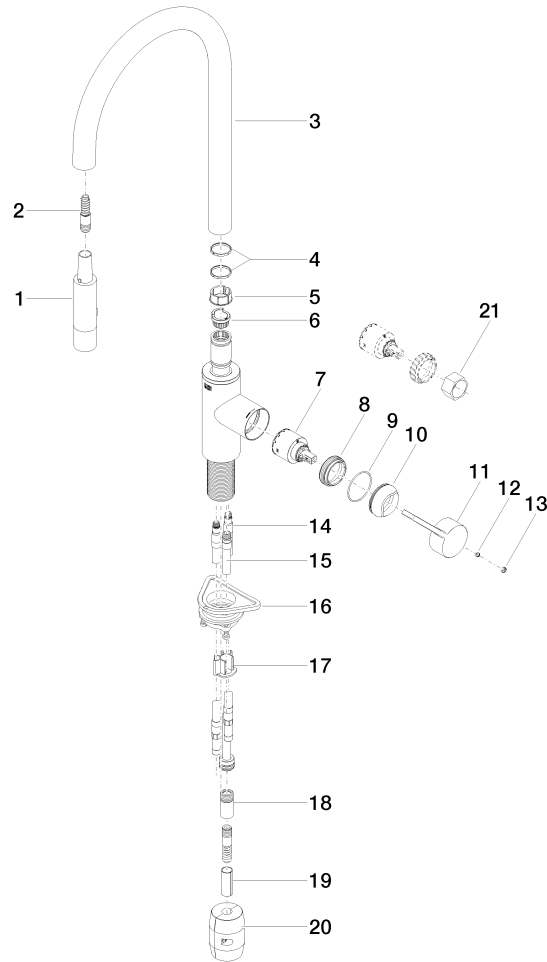

33 870 875

- 240mm projection
- pivotable spout 360°
- Optional swivel limiter available with swivel limiter set 12 823 970 90
- laminar and spray flow
- height of mixer 500 mm
- height up to laminar flow regulator 240 mm
- hole diameter 35 mm
- 1800 mm metal shower hose
- sprayface with anti-scaling system
- max. flow 10.4 l/min at 3 bar flow pressure
- lead-free
- This product can help a building meet the requirements of Green Building Rating Systems, e.g. LEED®, BREEAM®, DGNB

**Recommended miscellaneous**

	<b>Strainer waste with control handle - Dark Chrome</b>	10 712 970-19
---	---	---------------

33 870 875

mm [inches]

### Codes & Standards

DIN 4109

Executive Order  
no. 1007

ISO 3822

Ü-Zeichen

TARA ULTRA Single-lever mixer Pull-down with spray function - Dark Chrome

TARA ULTRA

33 870 875

## Spare parts list