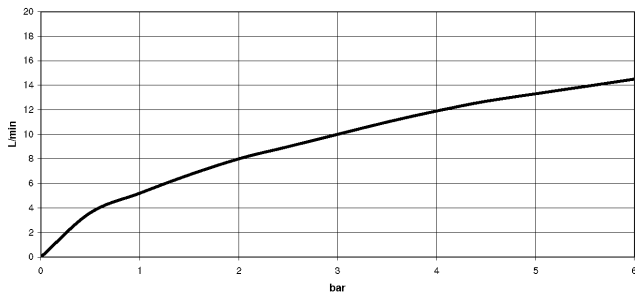

33 870 875

- 240mm projection
- pivotable spout 360°
- Optional swivel limiter available with swivel limiter set 12 823 970 90
- laminar and spray flow
- height of mixer 500 mm
- height up to laminar flow regulator 240 mm
- hole diameter 35 mm
- 1800 mm metal shower hose
- sprayface with anti-scaling system
- max. flow 10.4 l/min at 3 bar flow pressure
- lead-free
- This product can help a building meet the requirements of Green Building Rating Systems, e.g. LEED®, BREEAM®, DGNB

**Recommended miscellaneous**

	<b>Strainer waste with control handle - Dark Chrome</b>	10 712 970-19
---	---	---------------

33 870 875

mm [inches]

### Flow rate chart