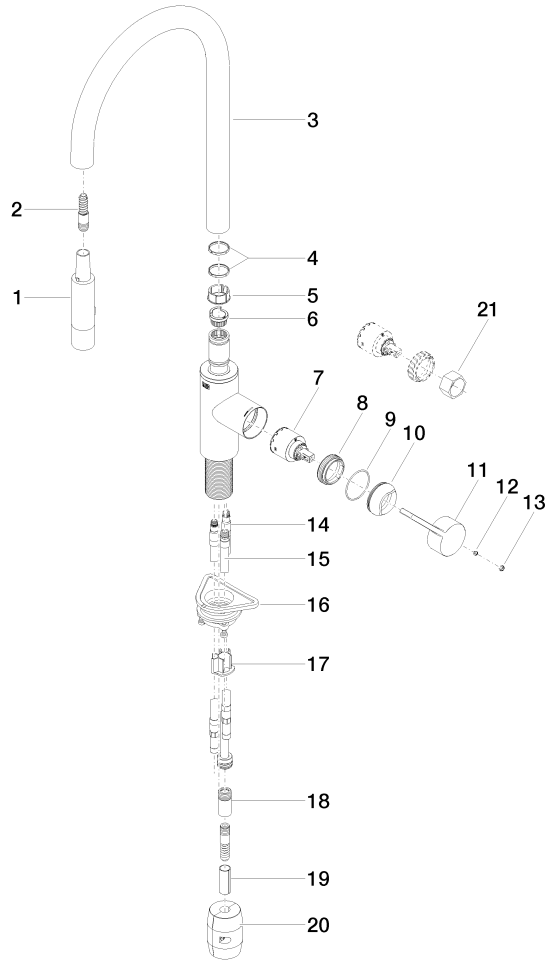

TARA ULTRA Single-lever mixer Pull-down with spray function - Brushed Durabron (23kt Gold)

TARA ULTRA

33 870 875

- 240mm projection
- pivotable spout 360°
- Optional swivel limiter available with swivel limiter set 12 823 970 90
- laminar and spray flow
- height of mixer 500 mm
- height up to laminar flow regulator 240 mm
- hole diameter 35 mm
- 1800 mm metal shower hose
- sprayface with anti-scaling system
- max. flow 10.4 l/min at 3 bar flow pressure
- lead-free
- This product can help a building meet the requirements of Green Building Rating Systems, e.g. LEED®, BREEAM®, DGNB

Flow rate chart

Codes & Standards

DIN 4109

EN 1717

Executive Order
no. 1007

ISO 3822

Ü-Zeichen

TARA ULTRA Single-lever mixer Pull-down with spray function - Brushed
Durabross (23kt Gold)

Product version from 1/7/2021 to 5/3/2021

Product version from 5/3/2021 to 6/1/2021

Product version from 6/1/2021

TARA ULTRA Single-lever mixer Pull-down with spray function - Brushed
Durabross (23kt Gold)

TARA ULTRA

33 870 875

Spare parts list

Product version from 2/26/2015 to 1/7/2021

Product version from 1/7/2021 to 5/3/2021

Product version from 5/3/2021 to 6/1/2021

Product version from 6/1/2021

No.	Item Number	Name	Quantity used	Delivery time
	90 12 11 148 00-28	shower	23	20