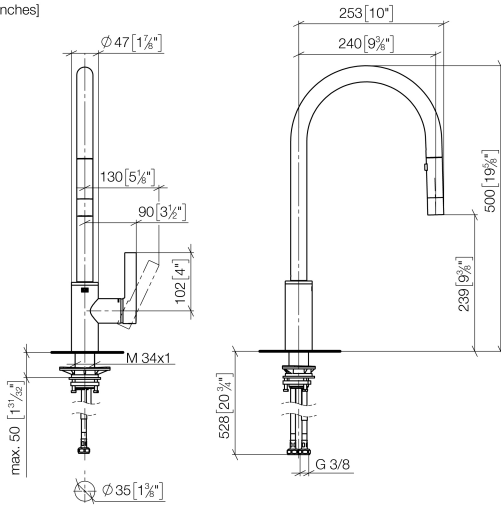

TARA ULTRA Single-lever mixer Pull-down with spray function - Brushed Durabron (23kt Gold)

TARA ULTRA

33 870 875

- 240mm projection
- pivotable spout 360°
- Optional swivel limiter available with swivel limiter set 12 823 970 90
- laminar and spray flow
- height of mixer 500 mm
- height up to laminar flow regulator 240 mm
- hole diameter 35 mm
- 1800 mm metal shower hose
- sprayface with anti-scaling system
- max. flow 10.4 l/min at 3 bar flow pressure
- lead-free
- This product can help a building meet the requirements of Green Building Rating Systems, e.g. LEED®, BREEAM®, DGNB

Recommended miscellaneous

	Dispenser without rosette - Brushed Durabron (23kt Gold)	82 424 970-28
--	-----------------------------------------------------------------	---------------

33 870 875
mm [inches]

Flow rate chart

Codes & Standards

DIN 4109

EN 1717

Executive Order
no. 1007

ISO 3822

Ü-Zeichen

TARA ULTRA Single-lever mixer Pull-down with spray function - Brushed
Durabross (23kt Gold)

TARA ULTRA

33 870 875

Spare parts list

Product version from 2/26/2015 to 1/7/2021

Product version from 1/7/2021 to 5/3/2021

Product version from 5/3/2021 to 6/1/2021

Product version from 6/1/2021

No.	Item Number	Name	Quantity used	Delivery time
	90 12 11 148 00-28	shower	23	20