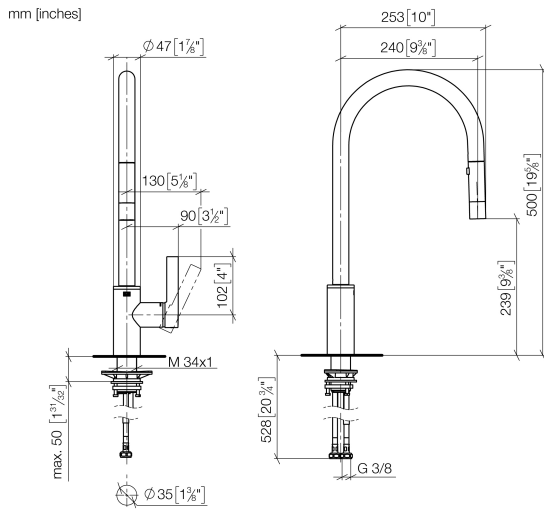

33 870 875

- 240mm projection
- pivotable spout 360°
- Optional swivel limiter available with swivel limiter set 12 823 970 90
- laminar and spray flow
- height of mixer 500 mm
- height up to laminar flow regulator 240 mm
- hole diameter 35 mm
- 1800 mm metal shower hose
- sprayface with anti-scaling system
- max. flow 10.4 l/min at 3 bar flow pressure
- lead-free
- This product can help a building meet the requirements of Green Building Rating Systems, e.g. LEED®, BREEAM®, DGNB

**Recommended miscellaneous**

	<b>Swivel limitation set -</b>	12 823 970 90
---	--------------------------------	---------------

**Recommended miscellaneous**

	<b>Dispenser without rosette - Matte Black</b>	82 424 970-33
---	--	---------------

**Recommended miscellaneous**

	<b>Strainer waste with control handle - Matte Black</b>	10 712 970-33
---	---	---------------

33 870 875

**Flow rate chart**

**Codes & Standards**

DIN 4109

EN 1717

Executive Order  
no. 1007