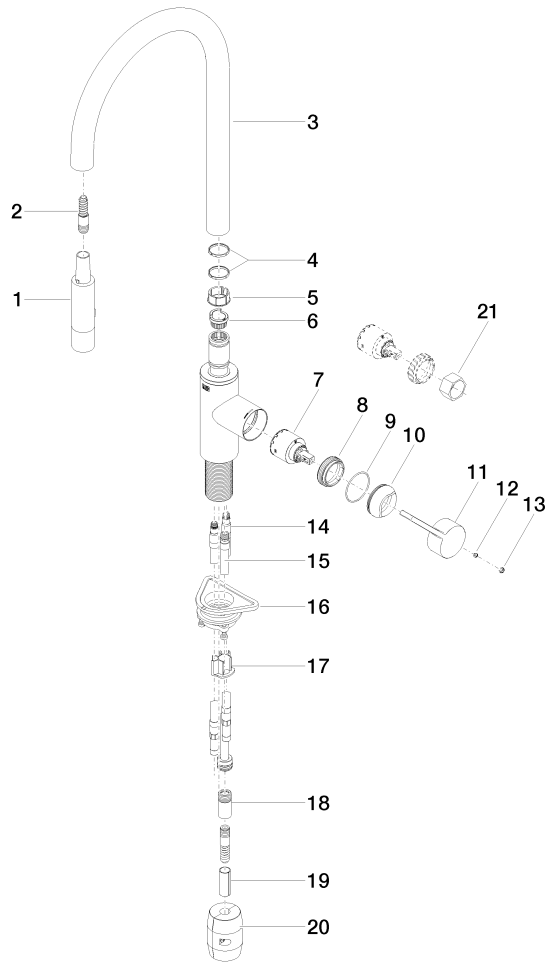

**TARA ULTRA Single-lever mixer Pull-down with spray function - Champagne (22kt Gold)**

TARA ULTRA

33 870 875

- 240mm projection
- pivotable spout 360°
- Optional swivel limiter available with swivel limiter set 12 823 970 90
- laminar and spray flow
- height of mixer 500 mm
- height up to laminar flow regulator 240 mm
- hole diameter 35 mm
- 1800 mm metal shower hose
- sprayface with anti-scaling system
- max. flow 10.4 l/min at 3 bar flow pressure
- lead-free
- This product can help a building meet the requirements of Green Building Rating Systems, e.g. LEED®, BREEAM®, DGNB

**Recommended miscellaneous**

	<b>Strainer waste with control handle - Champagne (22kt Gold)</b>	10 712 970-47
--	---	---------------

33 870 875  
mm [inches]

**Flow rate chart**

**Codes & Standards**

DIN 4109

Executive Order  
no. 1007

ISO 3822

Ü-Zeichen

TARA ULTRA Single-lever mixer Pull-down with spray function - Champagne  
(22kt Gold)

TARA ULTRA

---

33 870 875  
Certificates

---

LGA\_28

GDV\_0400

33 870 875

Product version from 6/1/2021

TARA ULTRA Single-lever mixer Pull-down with spray function - Champagne  
(22kt Gold)

TARA ULTRA

---

33 870 875