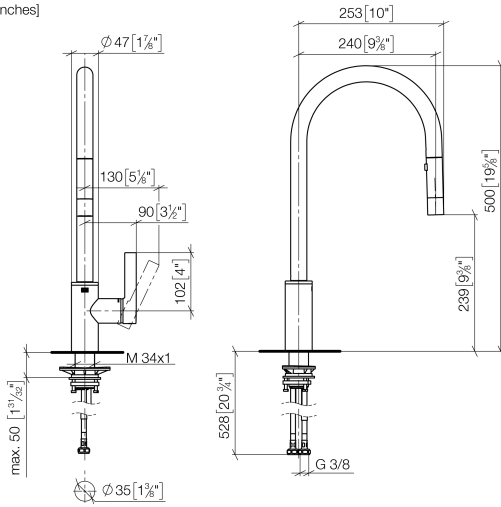

**TARA ULTRA Single-lever mixer Pull-down with spray function - Champagne (22kt Gold)**

TARA ULTRA

33 870 875

- 240mm projection
- pivotable spout 360°
- Optional swivel limiter available with swivel limiter set 12 823 970 90
- laminar and spray flow
- height of mixer 500 mm
- height up to laminar flow regulator 240 mm
- hole diameter 35 mm
- 1800 mm metal shower hose
- sprayface with anti-scaling system
- max. flow 10.4 l/min at 3 bar flow pressure
- lead-free
- This product can help a building meet the requirements of Green Building Rating Systems, e.g. LEED®, BREEAM®, DGNB

**Recommended miscellaneous**

	<b>Swivel limitation set -</b>	12 823 970 90
--	--------------------------------	---------------

**Recommended miscellaneous**

	<b>Dispenser without rosette - Champagne (22kt Gold)</b>	82 424 970-47
--	--	---------------

**Recommended miscellaneous**

	<b>Strainer waste with control handle - Champagne (22kt Gold)</b>	10 712 970-47
--	---	---------------

33 870 875  
mm [inches]

**Flow rate chart**

**Codes & Standards**

DIN 4109