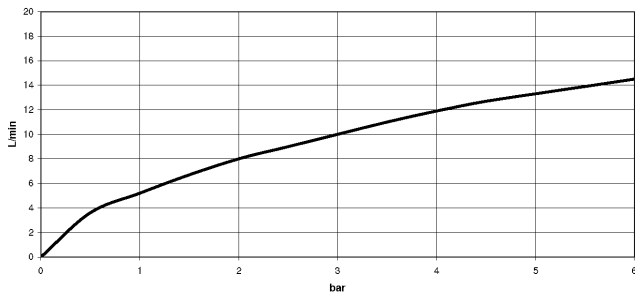

Flow rate chart

Codes & Standards

DIN 4109

Executive Order
no. 1007

ISO 3822

Ü-Zeichen