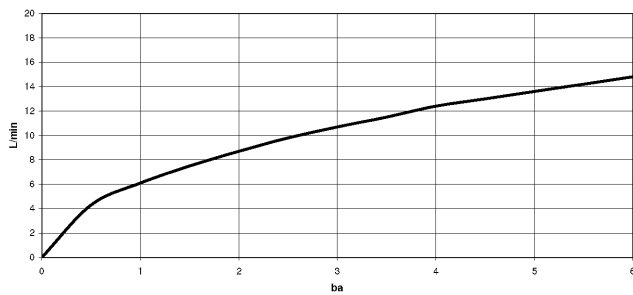

Flow rate chart

Certificates

LGA_38636.

Belgaqua_24-005-
27_3.