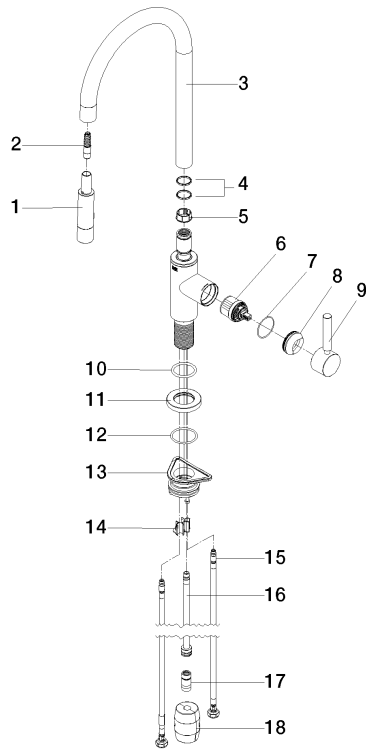

33 870 888

- 240mm projection
- pivotable spout 360°
- Optional swivel limiter available with swivel limiter set 12 823 970 90
- laminar and spray flow
- 1800 mm metal shower hose
- sprayface with anti-scaling system
- max. flow 10.4 l/min at 3 bar flow pressure
- lead-free
- This product can help a building meet the requirements of Green Building Rating Systems, e.g. LEED®, BREEAM®, DGNB

Recommended miscellaneous

	Strainer waste with control handle - Matte Black	10 710 970-33
---	---	---------------

33 870 888

Flow rate chart

Codes & Standards

DIN 4109

EN 1717

ISO 3822

Ü-Zeichen

TARA Single-lever mixer Pull-down with spray function - Matte Black

TARA

33 870 888

Certificates

LGA_38

Belgaqua_24-005-2

33 870 888

Product version from 2/1/2023

TARA Single-lever mixer Pull-down with spray function - Matte Black

TARA

33 870 888

Spare parts list

Product version from 2/1/2023

No.	Item Number	Name	Quantity used	Delivery time
	90 12 11 148 00-33	shower	20	30