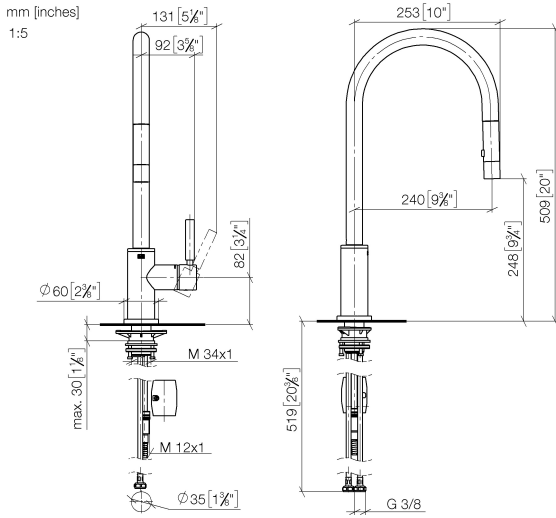

33 870 888

- 240mm projection
- pivotable spout 360°
- Optional swivel limiter available with swivel limiter set 12 823 970 90
- laminar and spray flow
- 1800 mm metal shower hose
- sprayface with anti-scaling system
- max. flow 10.4 l/min at 3 bar flow pressure
- lead-free
- This product can help a building meet the requirements of Green Building Rating Systems, e.g. LEED®, BREEAM®, DGNB

Recommended miscellaneous

	Dispenser with rosette - Brushed Chrome	82 444 970-93
---	--	---------------

33 870 888

Flow rate chart

Codes & Standards

DIN 4109

EN 1717

ISO 3822

Ü-Zeichen

TARA Single-lever mixer Pull-down with spray function - Brushed Chrome

TARA

33 870 888

Certificates

LGA_38

Belgaqua_24-005-2

33 870 888

Product version from 2/1/2023

TARA Single-lever mixer Pull-down with spray function - Brushed Chrome

TARA

33 870 888

Spare parts list

Product version from 2/1/2023

No.	Item Number	Name	Quantity used	Delivery time
	90 12 11 148 00-93	shower	20	20