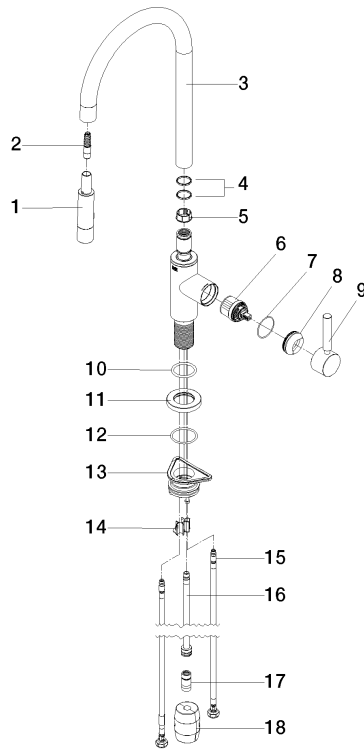

33 870 888

- 240mm projection
- pivotable spout 360°
- Optional swivel limiter available with swivel limiter set 12 823 970 90
- laminar and spray flow
- 1800 mm metal shower hose
- sprayface with anti-scaling system
- max. flow 10.4 l/min at 3 bar flow pressure
- lead-free
- This product can help a building meet the requirements of Green Building Rating Systems, e.g. LEED®, BREEAM®, DGNB

Recommended miscellaneous

	Dispenser with rosette - Brushed Chrome	82 444 970-93
---	--	---------------

33 870 888

Flow rate chart

Codes & Standards

DIN 4109

EN 1717

ISO 3822

Ü-Zeichen

TARA Single-lever mixer Pull-down with spray function - Brushed Chrome

TARA

33 870 888

Certificates

LGA_38

Belgaqua_24-005-2

33 870 888

Product version from 2/1/2023

TARA Single-lever mixer Pull-down with spray function - Brushed Chrome

TARA

33 870 888

Spare parts list

Product version from 2/1/2023

No.	Item Number	Name	Quantity used	Delivery time
	90 12 11 148 00-93	shower	20	20