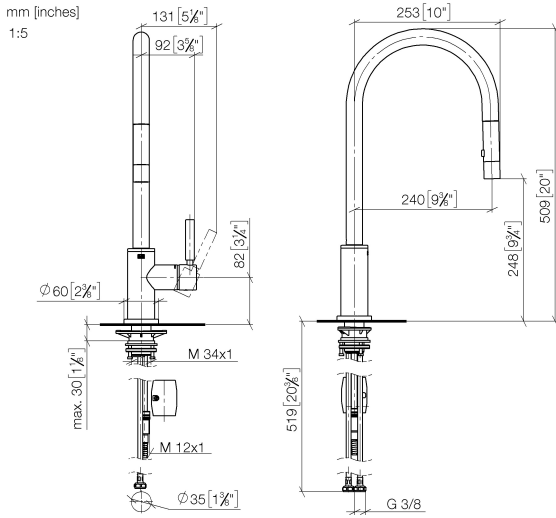

33 870 888

- 240mm projection
- pivotable spout 360°
- Optional swivel limiter available with swivel limiter set 12 823 970 90
- laminar and spray flow
- 1800 mm metal shower hose
- sprayface with anti-scaling system
- max. flow 10.4 l/min at 3 bar flow pressure
- lead-free
- This product can help a building meet the requirements of Green Building Rating Systems, e.g. LEED®, BREEAM®, DGNB

**Recommended miscellaneous**

	<b>Dispenser with rosette - Brushed Dark Platinum</b>	82 444 970-99
---	---	---------------

33 870 888

Flow rate chart

Codes & Standards

DIN 4109

EN 1717

ISO 3822

Product version from 2/1/2023

TARA Single-lever mixer Pull-down with spray function - Brushed Dark Platinum

TARA

33 870 888

**Spare parts list**

**Product version from 2/1/2023**

No.	Item Number	Name	Quantity used	Delivery time
	90 12 11 148 00-99	shower	20	30