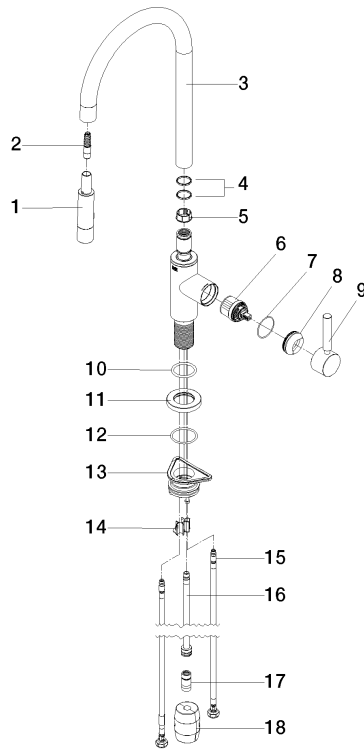

33 870 888

- 240mm projection
- pivotable spout 360°
- Optional swivel limiter available with swivel limiter set 12 823 970 90
- laminar and spray flow
- 1800 mm metal shower hose
- sprayface with anti-scaling system
- max. flow 10.4 l/min at 3 bar flow pressure
- lead-free
- This product can help a building meet the requirements of Green Building Rating Systems, e.g. LEED®, BREEAM®, DGNB

**Recommended miscellaneous**

	<b>Dispenser with rosette - Brushed Dark Platinum</b>	82 444 970-99
---	---	---------------

33 870 888

Flow rate chart

Codes & Standards

DIN 4109

EN 1717

ISO 3822

Ü-Zeichen

TARA Single-lever mixer Pull-down with spray function - Brushed Dark Platinum

TARA

33 870 888

Certificates

LGA\_38

Belgaqua\_24-005-2

33 870 888

Product version from 2/1/2023

TARA Single-lever mixer Pull-down with spray function - Brushed Dark Platinum

TARA

33 870 888

**Spare parts list**

**Product version from 2/1/2023**

No.	Item Number	Name	Quantity used	Delivery time
	90 12 11 148 00-99	shower	20	30