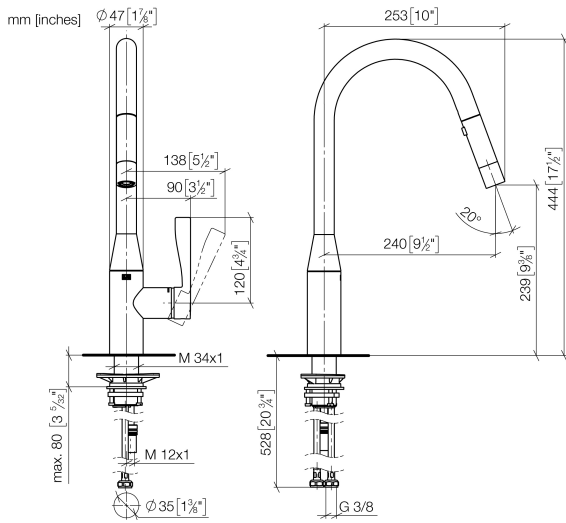

33 870 895

- 240mm projection
- pivatable spout 360°
- Optional swivel limiter available with swivel limiter set 12 821 970 90
- laminar and spray flow
- height of mixer 444 mm
- height up to laminar flow regulator 240 mm
- hole diameter 35 mm
- 1800 mm metal shower hose
- sprayface with anti-scaling system
- max. flow 10.4 l/min at 3 bar flow pressure
- lead-free
- This product can help a building meet the requirements of Green Building Rating Systems, e.g. LEED®, BREEAM®, DGNB

Recommended miscellaneous

Swivel limitation set - 12 821 970 90

Recommended miscellaneous

Strainer waste with control handle - Chrome 10 712 970-00

Recommended miscellaneous

Dispenser without rosette - Chrome 82 424 970-00

33 870 895

Flow rate chart

Certificates

Belgaqua_21-027- 27_3. LGA_28657. GDV_0400314.

33 870 895

Spare parts list

No.	Item Number	Name	Quantity used	Delivery time
1	90 12 11 148 00-00	shower	1	10
2	04 30 02 120 00-00	hose	1	10
3	90 28 22 302 00-00	spout	1	10
4	09 28 10 160 90	ring	1	2
5	09 28 10 162 90	ring	1	2
6	09 28 10 161 90	ring	1	2
7	90 15 05 064 00 90	cartridge	1	2
8	09 23 10 072 90	nut	1	60
9	09 14 10 190 90	seal	1	2
10	09 28 30 030-00	cover	1	10
11	09 20 89 020-00	handle	1	10
12	90 31 11 063 00 90	pin	1	2
13	90 31 20 087 00-00	plug	1	10
14	04 30 04 101 00 90	hose	2	2
15	04 28 20 067 00 90	pipe	1	2
16	04 30 11 040 00 90	fixing set	1	2
17	09 20 93 056 90	insert	1	2
18	90 24 03 253 00 90	adaptor	1	2
19	09 30 03 038 90	hose	1	2
20	04 21 50 010 00 90	accessories	1	2
21	90 30 09 031 00 90	key	1	2