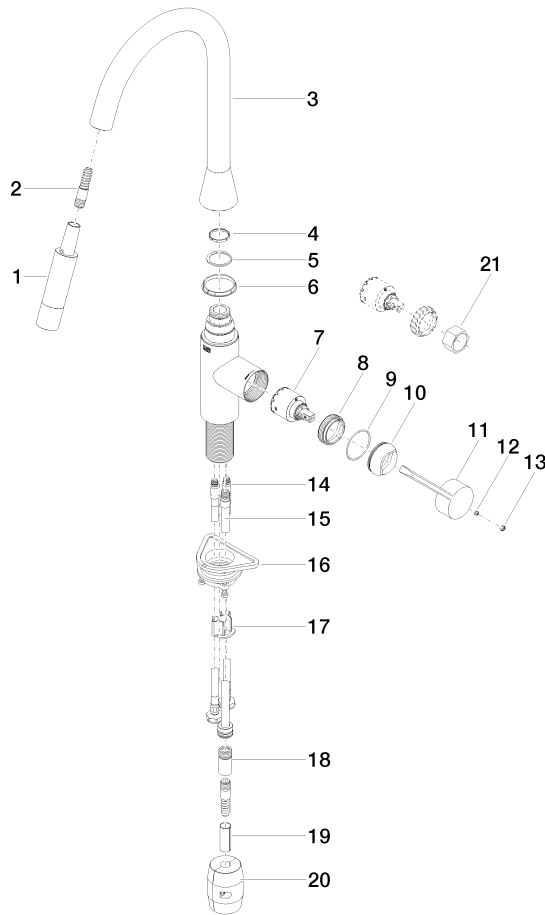

33 870 895

- 240mm projection
- pivatable spout 360°
- Optional swivel limiter available with swivel limiter set 12 821 970 90
- laminar and spray flow
- height of mixer 444 mm
- height up to laminar flow regulator 240 mm
- hole diameter 35 mm
- 1800 mm metal shower hose
- sprayface with anti-scaling system
- max. flow 10.4 l/min at 3 bar flow pressure
- lead-free
- This product can help a building meet the requirements of Green Building Rating Systems, e.g. LEED®, BREEAM®, DGNB

Intrinsic protection against back flow.

	Chrome	33 870 895-00
	Brushed Platinum	33 870 895-06
	Platinum	33 870 895-08
	Durabronze (23kt Gold)	33 870 895-09
	Dark Chrome	33 870 895-19
	Brushed Durabronze (23kt Gold)	33 870 895-28
	Matte Black	33 870 895-33
	Brushed Champagne (22kt Gold)	33 870 895-46
	Champagne (22kt Gold)	33 870 895-47
	Brushed Chrome	33 870 895-93
	Brushed Dark Platinum	33 870 895-99

Recommended miscellaneous

Swivel limitation set - 12 821 970 90

Recommended miscellaneous

Strainer waste with control handle - Chrome 10 712 970-00

Recommended miscellaneous

Dispenser without rosette - Chrome 82 424 970-00

33 870 895

Flow rate chart

Certificates

Belgaqua_21-027- 27_3. LGA_28657. GDV_0400314.

33 870 895

Spare parts list

No.	Item Number	Name	Quantity used	Delivery time
1	90 12 11 148 00-00	shower	1	10
2	04 30 02 120 00-00	hose	1	10
3	90 28 22 302 00-00	spout	1	10
4	09 28 10 160 90	ring	1	2
5	09 28 10 162 90	ring	1	2
6	09 28 10 161 90	ring	1	2
7	90 15 05 064 00 90	cartridge	1	2
8	09 23 10 072 90	nut	1	60
9	09 14 10 190 90	seal	1	2
10	09 28 30 030-00	cover	1	10
11	09 20 89 020-00	handle	1	10
12	90 31 11 063 00 90	pin	1	2
13	90 31 20 087 00-00	plug	1	10
14	04 30 04 101 00 90	hose	2	2
15	04 28 20 067 00 90	pipe	1	2
16	04 30 11 040 00 90	fixing set	1	2
17	09 20 93 056 90	insert	1	2
18	90 24 03 253 00 90	adaptor	1	2
19	09 30 03 038 90	hose	1	2
20	04 21 50 010 00 90	accessories	1	2
21	90 30 09 031 00 90	key	1	2