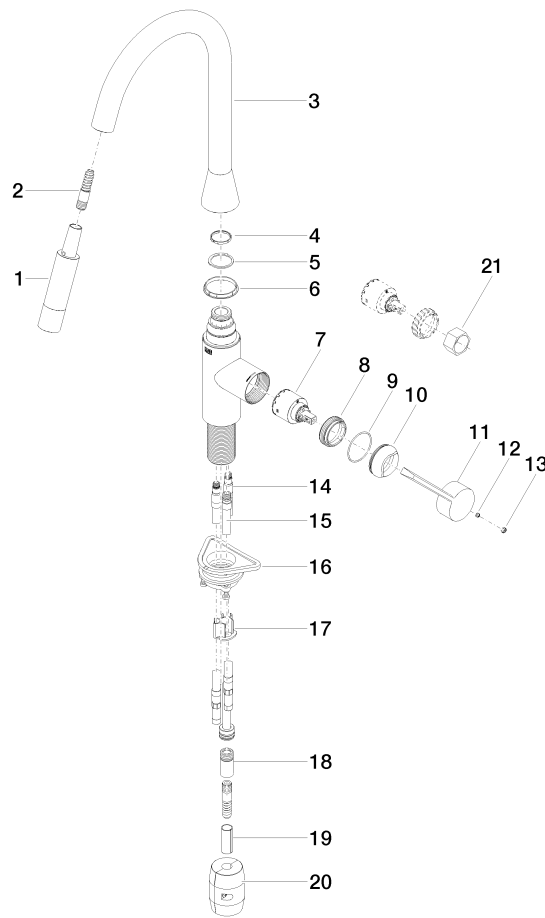

SYNC Single-lever mixer Pull-down with spray function - Brushed Platinum

SYNC

33 870 895

- 240mm projection
- pivotable spout 360°
- Optional swivel limiter available with swivel limiter set 12 821 970 90
- laminar and spray flow
- height of mixer 444 mm
- height up to laminar flow regulator 240 mm
- hole diameter 35 mm
- 1800 mm metal shower hose
- sprayface with anti-scaling system
- max. flow 10.4 l/min at 3 bar flow pressure
- lead-free
- This product can help a building meet the requirements of Green Building Rating Systems, e.g. LEED®, BREEAM®, DGNB

SYNC Single-lever mixer Pull-down with spray function - Brushed Platinum

SYNC

33 870 895

Certificates

LGA_28

GDV_0400

Belgaqua_21-027-2

33 870 895

SYNC Single-lever mixer Pull-down with spray function - Brushed Platinum

SYNC

33 870 895

Spare parts list

Product version from 2/26/2015 to 1/7/2021

Product version from 1/7/2021 to 4/29/2021

Product version from 4/29/2021 to 5/19/2021

Product version from 5/19/2021 to 5/20/2021

Product version from 5/20/2021

No.	Item Number	Name	Quantity used	Delivery time
	90 12 11 148 00-06	shower	22	10