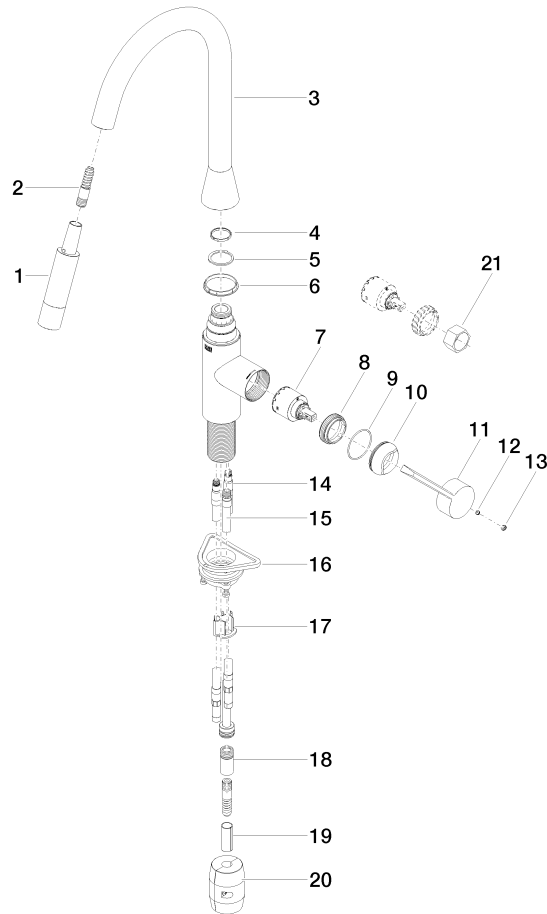

33 870 895

- 240mm projection
- pivotable spout 360°
- Optional swivel limiter available with swivel limiter set 12 821 970 90
- laminar and spray flow
- height of mixer 444 mm
- height up to laminar flow regulator 240 mm
- hole diameter 35 mm
- 1800 mm metal shower hose
- sprayface with anti-scaling system
- max. flow 10.4 l/min at 3 bar flow pressure
- lead-free
- This product can help a building meet the requirements of Green Building Rating Systems, e.g. LEED®, BREEAM®, DGNB

Recommended miscellaneous

Swivel limitation set - 12 821 970 90

Recommended miscellaneous

Dispenser without rosette - Dark Chrome 82 424 970-19

Recommended miscellaneous

Strainer waste with control handle - Dark Chrome 10 712 970-19

33 870 895

Flow rate chart

Codes & Standards

DIN 4109

Executive Order
no. 1007

ISO 3822

Ü-Zeichen

SYNC Single-lever mixer Pull-down with spray function - Dark Chrome

SYNC

33 870 895

Certificates

LGA_28

GDV_0400

33 870 895

33 870 895

Spare parts list