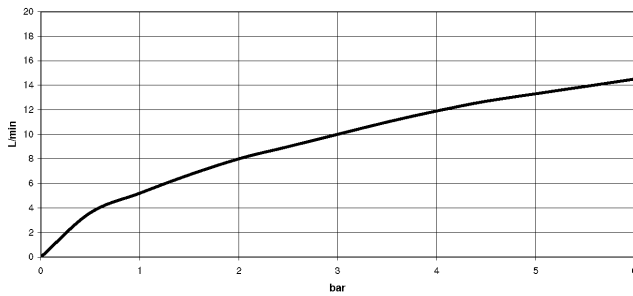

33 870 895

- 240mm projection
- pivotable spout 360°
- Optional swivel limiter available with swivel limiter set 12 821 970 90
- laminar and spray flow
- height of mixer 444 mm
- height up to laminar flow regulator 240 mm
- hole diameter 35 mm
- 1800 mm metal shower hose
- sprayface with anti-scaling system
- max. flow 10.4 l/min at 3 bar flow pressure
- lead-free
- This product can help a building meet the requirements of Green Building Rating Systems, e.g. LEED®, BREEAM®, DGNB

33 870 895

Flow rate chart

Codes & Standards

DIN 4109

Executive Order
no. 1007

ISO 3822

Ü-Zeichen

SYNC Single-lever mixer Pull-down with spray function - Dark Chrome