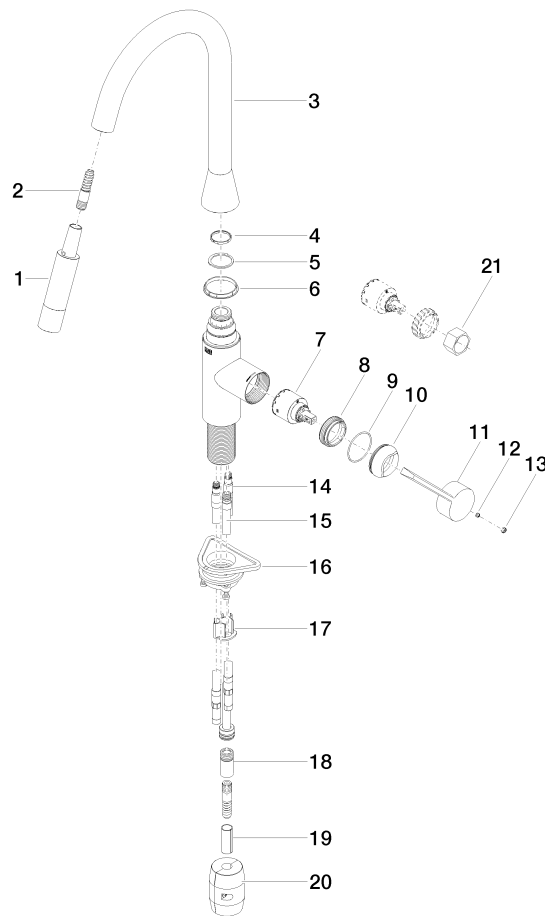

SYNC Single-lever mixer Pull-down with spray function - Brushed Durabron (23kt Gold)

SYNC

33 870 895

- 240mm projection
- pivotable spout 360°
- Optional swivel limiter available with swivel limiter set 12 821 970 90
- laminar and spray flow
- height of mixer 444 mm
- height up to laminar flow regulator 240 mm
- hole diameter 35 mm
- 1800 mm metal shower hose
- sprayface with anti-scaling system
- max. flow 10.4 l/min at 3 bar flow pressure
- lead-free
- This product can help a building meet the requirements of Green Building Rating Systems, e.g. LEED®, BREEAM®, DGNB

SYNC Single-lever mixer Pull-down with spray function - Brushed Durabronze
(23kt Gold)

SYNC

33 870 895

Product version from 2/26/2015 to 1/7/2021

Product version from 1/7/2021 to 4/29/2021

Product version from 4/29/2021 to 5/19/2021

Product version from 5/19/2021 to 5/20/2021

Product version from 5/20/2021

**SYNC Single-lever mixer Pull-down with spray function - Brushed Durabronze
(23kt Gold)**

SYNC

33 870 895

Spare parts list

Product version from 2/26/2015 to 1/7/2021

Product version from 1/7/2021 to 4/29/2021

Product version from 4/29/2021 to 5/19/2021

Product version from 5/19/2021 to 5/20/2021

Product version from 5/20/2021

No.	Item Number	Name	Quantity used	Delivery time
	90 12 11 148 00-28	shower	22	20