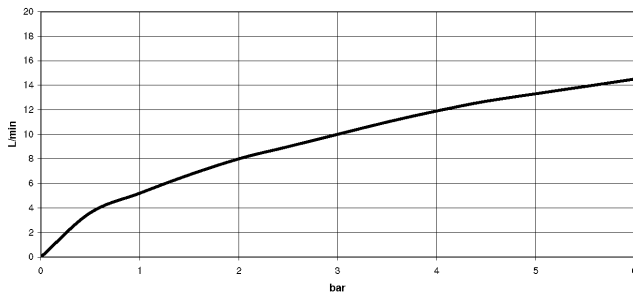

## Recommended miscellaneous

**Strainer waste with control handle - Champagne (22kt Gold)** 10 712 970-47

33 870 895

mm [inches]

**Flow rate chart**

**Codes & Standards**

DIN 4109

Executive Order  
no. 1007