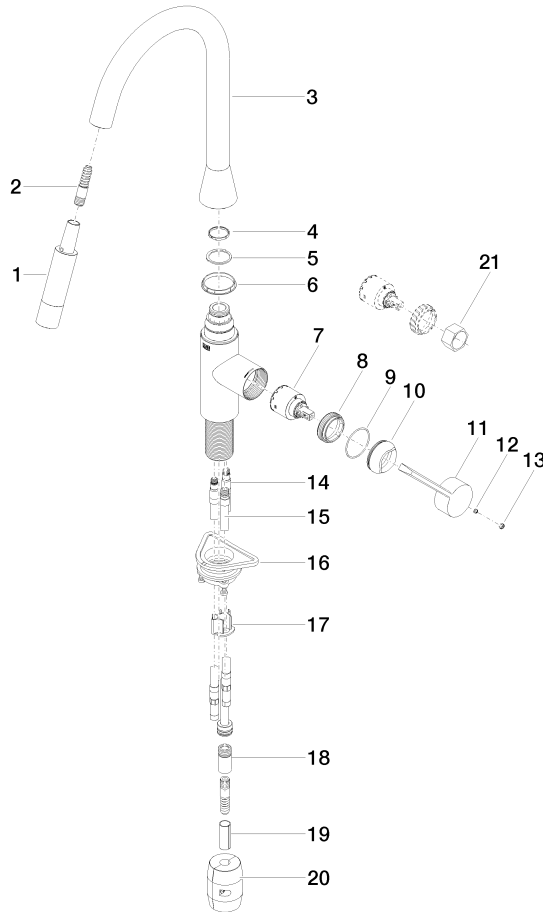

# SYNC Single-lever mixer Pull-down with spray function - Champagne (22kt Gold)

SYNC

33 870 895

- 240mm projection
- pivotable spout 360°
- Optional swivel limiter available with swivel limiter set 12 821 970 90
- laminar and spray flow
- height of mixer 444 mm
- height up to laminar flow regulator 240 mm
- hole diameter 35 mm
- 1800 mm metal shower hose
- sprayface with anti-scaling system
- max. flow 10.4 l/min at 3 bar flow pressure
- lead-free
- This product can help a building meet the requirements of Green Building Rating Systems, e.g. LEED®, BREEAM®, DGNB

## Recommended miscellaneous

**Strainer waste with control handle - Champagne (22kt Gold)** 10 712 970-47

33 870 895

mm [inches]

**Flow rate chart**

**Codes & Standards**

DIN 4109

Executive Order  
no. 1007

# SYNC Single-lever mixer Pull-down with spray function - Champagne (22kt Gold)

SYNC

33 870 895

**Product version from 5/20/2021**

SYNC Single-lever mixer Pull-down with spray function - Champagne (22kt Gold)