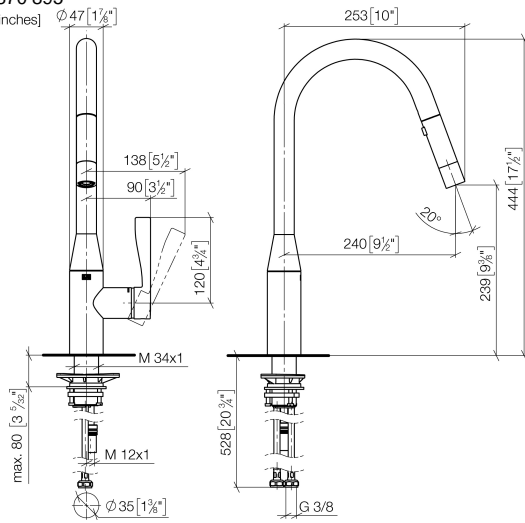

# SYNC Single-lever mixer Pull-down with spray function - Champagne (22kt Gold)

SYNC

33 870 895

- 240mm projection
- pivotable spout 360°
- Optional swivel limiter available with swivel limiter set 12 821 970 90
- laminar and spray flow
- height of mixer 444 mm
- height up to laminar flow regulator 240 mm
- hole diameter 35 mm
- 1800 mm metal shower hose
- sprayface with anti-scaling system
- max. flow 10.4 l/min at 3 bar flow pressure
- lead-free
- This product can help a building meet the requirements of Green Building Rating Systems, e.g. LEED®, BREEAM®, DGNB

## Recommended miscellaneous

**Strainer waste with control handle - Champagne (22kt Gold)** 10 712 970-47

33 870 895

mm [inches]

**Flow rate chart**

**Codes & Standards**

DIN 4109

Executive Order  
no. 1007