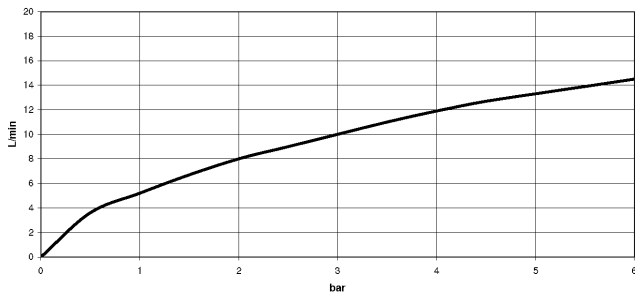

SYNC Single-lever mixer Pull-down with spray function - Brushed Chrome

SYNC

33 870 895

- 240mm projection
- pivotable spout 360°
- Optional swivel limiter available with swivel limiter set 12 821 970 90
- laminar and spray flow
- height of mixer 444 mm
- height up to laminar flow regulator 240 mm
- hole diameter 35 mm
- 1800 mm metal shower hose
- sprayface with anti-scaling system
- max. flow 10.4 l/min at 3 bar flow pressure
- lead-free
- This product can help a building meet the requirements of Green Building Rating Systems, e.g. LEED®, BREEAM®, DGNB

33 870 895

Flow rate chart

Codes & Standards

DIN 4109

Executive Order
no. 1007

ISO 3822

Ü-Zeichen

SYNC Single-lever mixer Pull-down with spray function - Brushed Chrome