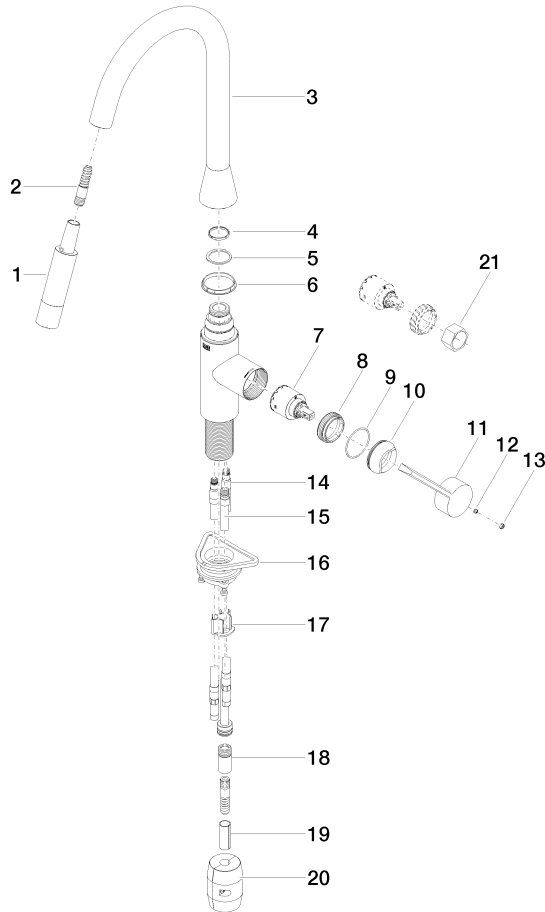

SYNC Single-lever mixer Pull-down with spray function - Brushed Chrome

SYNC

33 870 895

- 240mm projection
- pivotable spout 360°
- Optional swivel limiter available with swivel limiter set 12 821 970 90
- laminar and spray flow
- height of mixer 444 mm
- height up to laminar flow regulator 240 mm
- hole diameter 35 mm
- 1800 mm metal shower hose
- sprayface with anti-scaling system
- max. flow 10.4 l/min at 3 bar flow pressure
- lead-free
- This product can help a building meet the requirements of Green Building Rating Systems, e.g. LEED®, BREEAM®, DGNB

33 870 895

Flow rate chart

Codes & Standards

DIN 4109

Executive Order
no. 1007

ISO 3822

Ü-Zeichen

SYNC Single-lever mixer Pull-down with spray function - Brushed Chrome

SYNC

33 870 895

Certificates

LGA_28

GDV_0400

33 870 895

Product version from 5/20/2021

SYNC Single-lever mixer Pull-down with spray function - Brushed Chrome

SYNC

33 870 895

Spare parts list

Product version from 5/20/2021