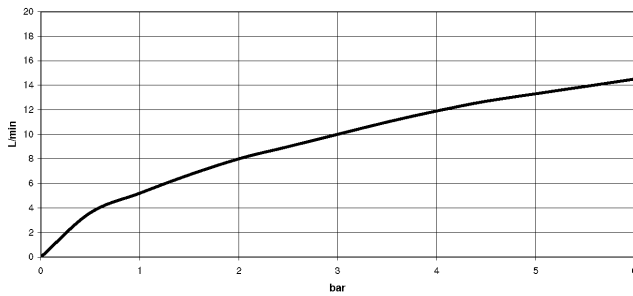

Flow rate chart

Codes & Standards

DIN 4109

EN 1717

Executive Order
no. 1007

ISO 3822

Ü-Zeichen