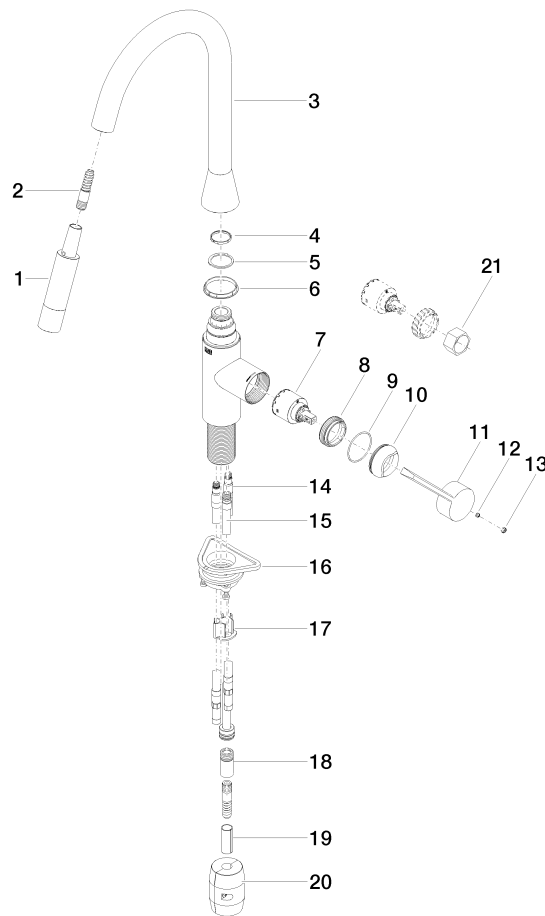

SYNC Single-lever mixer Pull-down with spray function - Brushed Dark Platinum

SYNC

33 870 895

Product version from 2/26/2015 to 1/7/2021

Product version from 1/7/2021 to 4/29/2021

Product version from 4/29/2021 to 5/19/2021

Product version from 5/19/2021 to 5/20/2021

Product version from 5/20/2021