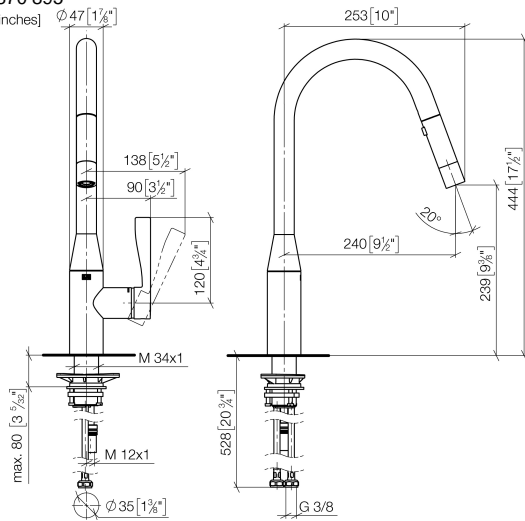

SYNC Single-lever mixer Pull-down with spray function - Brushed Dark Platinum

SYNC

33 870 895

- 240mm projection
- pivotable spout 360°
- Optional swivel limiter available with swivel limiter set 12 821 970 90
- laminar and spray flow
- height of mixer 444 mm
- height up to laminar flow regulator 240 mm
- hole diameter 35 mm
- 1800 mm metal shower hose
- sprayface with anti-scaling system
- max. flow 10.4 l/min at 3 bar flow pressure
- lead-free
- This product can help a building meet the requirements of Green Building Rating Systems, e.g. LEED®, BREEAM®, DGNB

Recommended miscellaneous

	Dispenser without rosette - Brushed Dark Platinum	82 424 970-99
---	--	---------------

33 870 895

mm [inches]

Flow rate chart

Codes & Standards

DIN 4109

EN 1717

No.	Item Number	Name	Quantity used	Delivery time
	90 12 11 148 00-99	shower	22	30