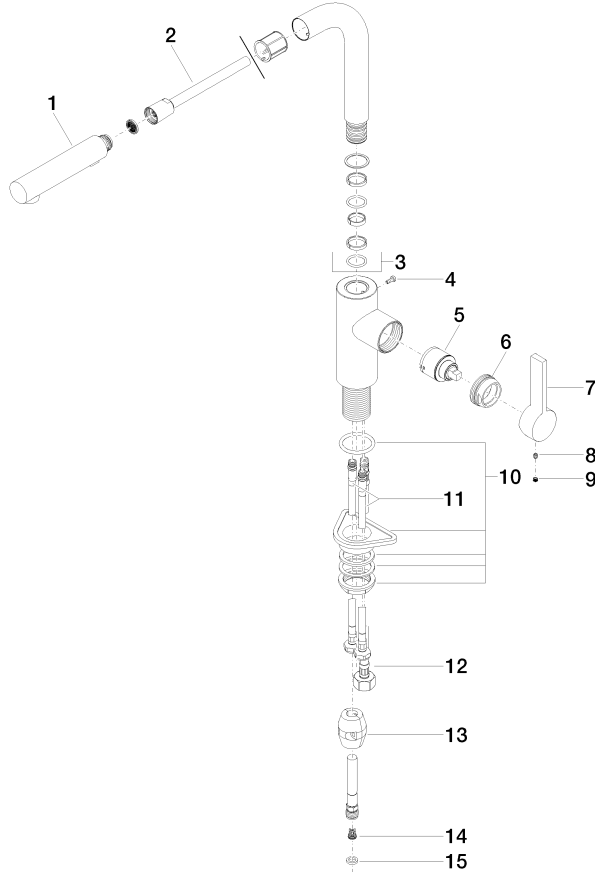

**ELIO Single-lever mixer Pull-out with spray function - Brushed Champagne (22kt Gold)**

33 871 790 Product version from 4/1/2024

- 219mm projection
- pivoting spout 360°
- air-enriched flow and spray flow
- height of mixer 337 mm
- height up to aerator 292 mm
- hole diameter 35 mm
- fabric braided hose 1500 mm
- max. flow 8 l/min at 3 bar flow pressure
- lead-free
- This product can help a building meet the requirements of Green Building Rating Systems, e.g. LEED®, BREEAM®, DGNB

**ELIO Single-lever mixer Pull-out with spray function - Brushed Champagne  
(22kt Gold)**

33 871 790 Product version from 4/1/2024

mm [inches]

**Flow rate chart**

**Codes & Standards**

DIN 4109

ISO 3822

Ü-Zeichen

## ELIO Single-lever mixer Pull-out with spray function - Brushed Champagne (22kt Gold)

---

33 871 790 Product version from 4/1/2024

Certificates

---

LGA\_38

**ELIO Single-lever mixer Pull-out with spray function - Brushed Champagne  
(22kt Gold)**

33 871 790 Product version from 4/1/2024

Parts for other finishes can be found here: [Chrome](#)

**Spare parts list**

No.	Item Number	Name	Quantity used	Delivery time
1	90 12 11 185 00-46	shower	1	-
Spare part can no longer be ordered, please order the replacement item				
2	90 30 02 062 00-46	hose	1	-
Spare part can no longer be ordered, please order the replacement item				
3	90 28 22 186 00-46	spout	1	30
4	09 30 30 054 90	screw	1	2
5	90 15 05 045 00 90	cartridge	1	2
6	09 24 04 141-46	nut	1	30
7	09 20 79 040-46	handle	1	30
8	90 31 11 030 00 90	pin	1	2
9	90 31 20 109 00 90	plug	1	2
10	04 30 11 040 00 90	fixing set	1	2
11	04 30 04 104 00 90	hose	2	2
12	04 30 04 029 00 90	hose	1	2
13	04 21 50 005 00 90	accessories	1	2
14	09 23 01 131 90	back-flow preventer	1	2
15	90 14 20 019 00 90	seal	1	2