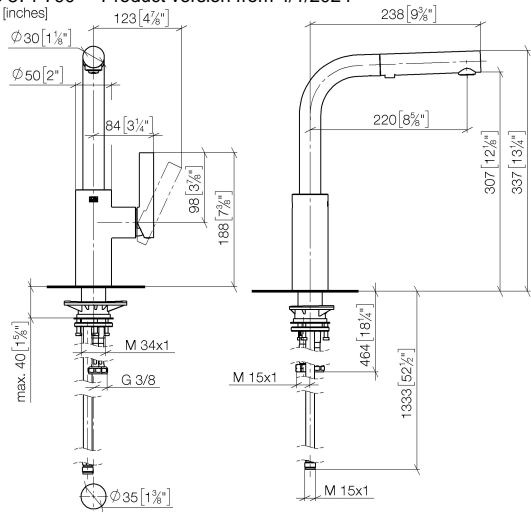

**ELIO Single-lever mixer Pull-out with spray function - Brushed Champagne (22kt Gold)**

33 871 790 Product version from 4/1/2024

- 219mm projection
- pivoting spout 360°
- air-enriched flow and spray flow
- height of mixer 337 mm
- height up to aerator 292 mm
- hole diameter 35 mm
- fabric braided hose 1500 mm
- max. flow 8 l/min at 3 bar flow pressure
- lead-free
- This product can help a building meet the requirements of Green Building Rating Systems, e.g. LEED®, BREEAM®, DGNB

**ELIO Single-lever mixer Pull-out with spray function - Brushed Champagne  
(22kt Gold)**

33 871 790 Product version from 4/1/2024

mm [inches]

**Flow rate chart**

**Codes & Standards**

DIN 4109

ISO 3822

Ü-Zeichen

## ELIO Single-lever mixer Pull-out with spray function - Brushed Champagne (22kt Gold)

---

33 871 790 Product version from 4/1/2024

Certificates

---

LGA\_38

**ELIO Single-lever mixer Pull-out with spray function - Brushed Champagne  
(22kt Gold)**