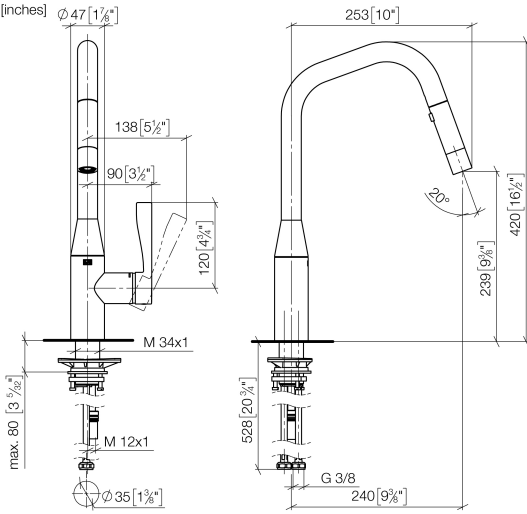

**SYNC Single-lever mixer Pull-down with spray function - Brushed Durabron (23kt Gold)**

SYNC

33 875 895

- 240mm projection
- pivotable spout 360°
- Optional swivel limiter available with swivel limiter set 12 821 970 90
- laminar and spray flow
- height of mixer 420 mm
- height up to laminar flow regulator 240 mm
- hole diameter 35 mm
- 1800 mm metal shower hose
- sprayface with anti-scaling system
- max. flow 10.4 l/min at 3 bar flow pressure
- lead-free
- This product can help a building meet the requirements of Green Building Rating Systems, e.g. LEED®, BREEAM®, DGNB

**Recommended miscellaneous**

	<b>Dispenser without rosette - Brushed Durabron (23kt Gold)</b>	82 424 970-28
--	---	---------------

33 875 895

mm [inches]

**Flow rate chart**

**Codes & Standards**

DIN 4109

EN 1717

# SYNC Single-lever mixer Pull-down with spray function - Brushed Durabronz (23kt Gold)

SYNC

33 875 895

Product version from 2/26/2015 to 1/7/2021

Product version from 1/7/2021 to 4/29/2021

Product version from 5/1/2021 to 6/1/2021