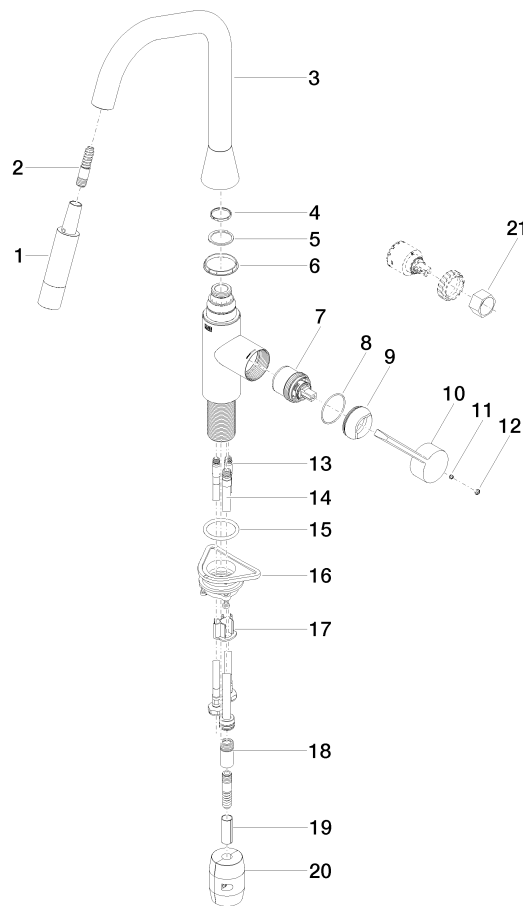

**SYNC Single-lever mixer Pull-down with spray function - Brushed Durabron (23kt Gold)**

SYNC

33 875 895

- 240mm projection
- pivotable spout 360°
- Optional swivel limiter available with swivel limiter set 12 821 970 90
- laminar and spray flow
- height of mixer 420 mm
- height up to laminar flow regulator 240 mm
- hole diameter 35 mm
- 1800 mm metal shower hose
- sprayface with anti-scaling system
- max. flow 10.4 l/min at 3 bar flow pressure
- lead-free
- This product can help a building meet the requirements of Green Building Rating Systems, e.g. LEED®, BREEAM®, DGNB

**Recommended miscellaneous**

	<b>Dispenser without rosette - Brushed Durabron (23kt Gold)</b>	82 424 970-28
--	---	---------------

33 875 895

mm [inches]

**Flow rate chart**

**Codes & Standards**

DIN 4109

EN 1717

# SYNC Single-lever mixer Pull-down with spray function - Brushed Durabronz (23kt Gold)

SYNC

33 875 895

Product version from 2/26/2015 to 1/7/2021

Product version from 1/7/2021 to 4/29/2021

Product version from 5/1/2021 to 6/1/2021

## Product version from 7/1/2021

SYNC Single-lever mixer Pull-down with spray function - Brushed Durabronze  
(23kt Gold)

SYNC

33 875 895

Spare parts list

Product version from 2/26/2015 to 1/7/2021

Product version from 1/7/2021 to 4/29/2021