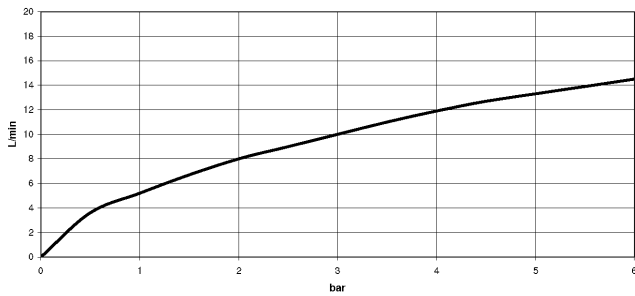

**SYNC Single-lever mixer Pull-down with spray function - Brushed Durabron (23kt Gold)**

SYNC

33 875 895

- 240mm projection
- pivotable spout 360°
- Optional swivel limiter available with swivel limiter set 12 821 970 90
- laminar and spray flow
- height of mixer 420 mm
- height up to laminar flow regulator 240 mm
- hole diameter 35 mm
- 1800 mm metal shower hose
- sprayface with anti-scaling system
- max. flow 10.4 l/min at 3 bar flow pressure
- lead-free
- This product can help a building meet the requirements of Green Building Rating Systems, e.g. LEED®, BREEAM®, DGNB

**Recommended miscellaneous**

	<b>Dispenser without rosette - Brushed Durabron (23kt Gold)</b>	82 424 970-28
--	---	---------------

33 875 895

mm [inches]

**Flow rate chart**

**Codes & Standards**

DIN 4109

EN 1717