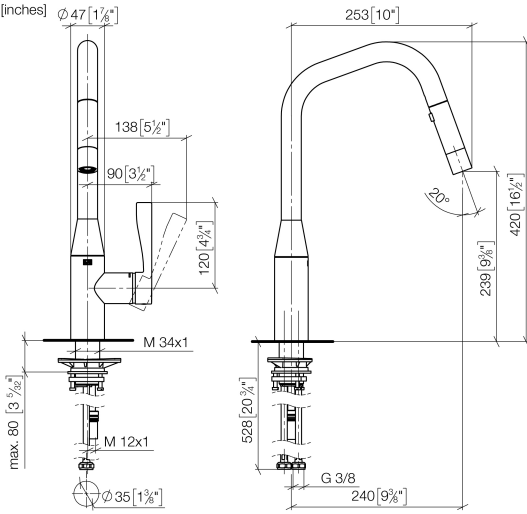

SYNC Single-lever mixer Pull-down with spray function - Champagne (22kt Gold)

SYNC

33 875 895

- 240mm projection
- pivotable spout 360°
- Optional swivel limiter available with swivel limiter set 12 821 970 90
- laminar and spray flow
- height of mixer 420 mm
- height up to laminar flow regulator 240 mm
- hole diameter 35 mm
- 1800 mm metal shower hose
- sprayface with anti-scaling system
- max. flow 10.4 l/min at 3 bar flow pressure
- lead-free
- This product can help a building meet the requirements of Green Building Rating Systems, e.g. LEED®, BREEAM®, DGNB

Recommended miscellaneous

Swivel limitation set - 12 821 970 90

Recommended miscellaneous

Dispenser without rosette - Champagne (22kt Gold) 82 424 970-47

Recommended miscellaneous

Strainer waste with control handle - Champagne (22kt Gold) 10 712 970-47

33 875 895

mm [inches]

Flow rate chart

Codes & Standards

Executive Order
no. 1007

SYNC Single-lever mixer Pull-down with spray function - Champagne (22kt Gold)

SYNC

33 875 895

Certificates

GDV_0400

SYNC Single-lever mixer Pull-down with spray function - Champagne (22kt Gold)

SYNC

33 875 895

Product version from 7/1/2021

SYNC Single-lever mixer Pull-down with spray function - Champagne (22kt Gold)