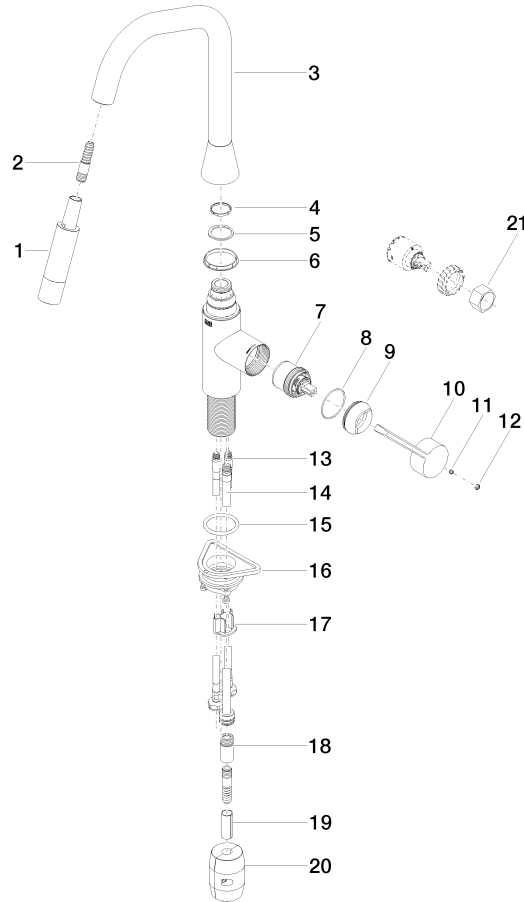

SYNC Single-lever mixer Pull-down with spray function - Champagne (22kt Gold)

SYNC

33 875 895

- 240mm projection
- pivotable spout 360°
- Optional swivel limiter available with swivel limiter set 12 821 970 90
- laminar and spray flow
- height of mixer 420 mm
- height up to laminar flow regulator 240 mm
- hole diameter 35 mm
- 1800 mm metal shower hose
- sprayface with anti-scaling system
- max. flow 10.4 l/min at 3 bar flow pressure
- lead-free
- This product can help a building meet the requirements of Green Building Rating Systems, e.g. LEED®, BREEAM®, DGNB

33 875 895

mm [inches]

Flow rate chart

Codes & Standards

Executive Order
no. 1007

SYNC Single-lever mixer Pull-down with spray function - Champagne (22kt Gold)

SYNC

33 875 895

Certificates

GDV_0400

SYNC Single-lever mixer Pull-down with spray function - Champagne (22kt Gold)

SYNC

33 875 895

Product version from 7/1/2021

SYNC Single-lever mixer Pull-down with spray function - Champagne (22kt Gold)

SYNC

33 875 895

Spare parts list

Product version from 7/1/2021