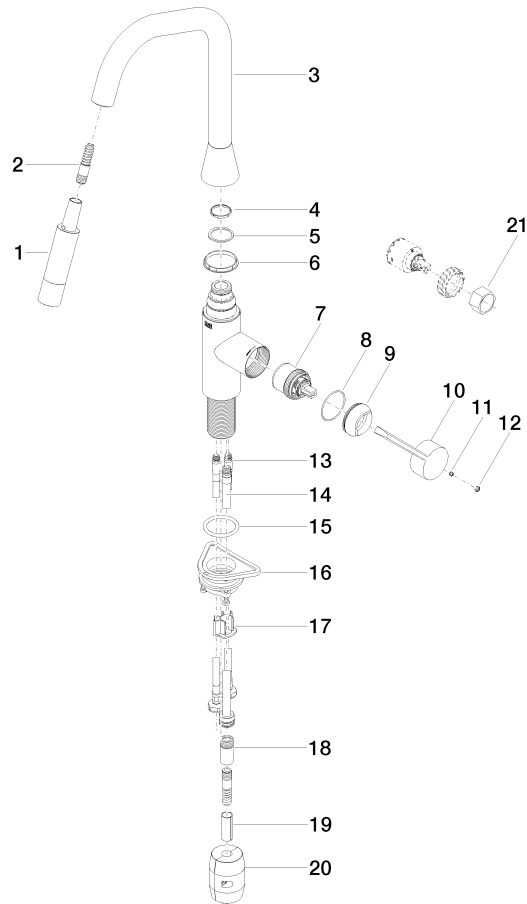

**SYNC Single-lever mixer Pull-down with spray function - Brushed Chrome**

SYNC

33 875 895

- 240mm projection
- pivotable spout 360°
- Optional swivel limiter available with swivel limiter set 12 821 970 90
- laminar and spray flow
- height of mixer 420 mm
- height up to laminar flow regulator 240 mm
- hole diameter 35 mm
- 1800 mm metal shower hose
- sprayface with anti-scaling system
- max. flow 10.4 l/min at 3 bar flow pressure
- lead-free
- This product can help a building meet the requirements of Green Building Rating Systems, e.g. LEED®, BREEAM®, DGNB

**Recommended miscellaneous**

**Swivel limitation set -** 12 821 970 90

**Recommended miscellaneous**

**Dispenser without rosette -** 82 424 970-93  
**Brushed Chrome**

**Recommended miscellaneous**

**Strainer waste with control handle** 10 712 970-93  
**- Brushed Chrome**

## SYNC Single-lever mixer Pull-down with spray function - Brushed Chrome

---

SYNC

33 875 895

Certificates

---

GDV\_0400

33 875 895

## SYNC Single-lever mixer Pull-down with spray function - Brushed Chrome

---

SYNC

33 875 895