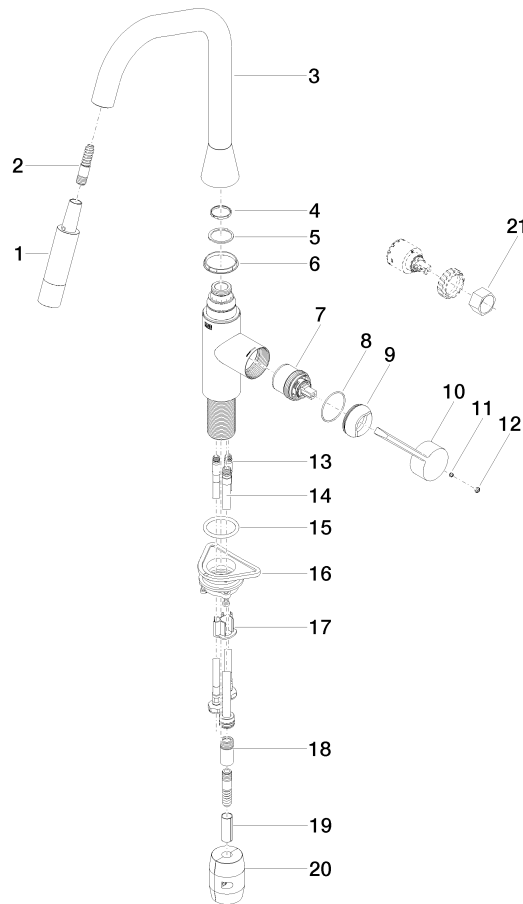

SYNC Single-lever mixer Pull-down with spray function - Brushed Dark Platinum

SYNC

33 875 895

Product version from 2/26/2015 to 1/7/2021

Product version from 1/7/2021 to 4/29/2021

Product version from 5/1/2021 to 6/1/2021

Product version from 6/1/2021 to 7/1/2021

Product version from 7/1/2021