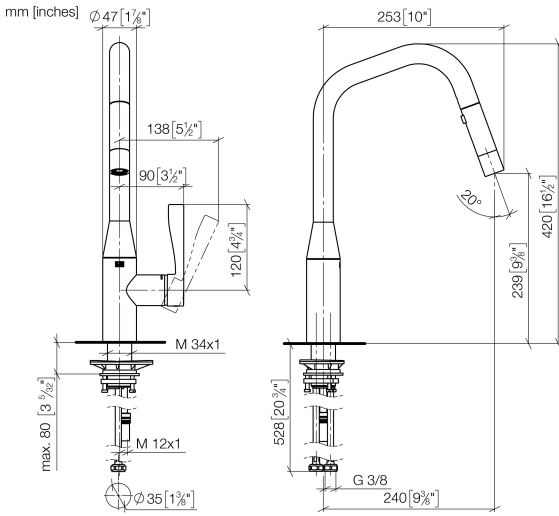

SYNC Single-lever mixer Pull-down with spray function - Brushed Dark Platinum

SYNC

33 875 895

- 240mm projection
- pivotable spout 360°
- Optional swivel limiter available with swivel limiter set 12 821 970 90
- laminar and spray flow
- height of mixer 420 mm
- height up to laminar flow regulator 240 mm
- hole diameter 35 mm
- 1800 mm metal shower hose
- sprayface with anti-scaling system
- max. flow 10.4 l/min at 3 bar flow pressure
- lead-free
- This product can help a building meet the requirements of Green Building Rating Systems, e.g. LEED®, BREEAM®, DGNB

Flow rate chart

Codes & Standards

DIN 4109

EN 1717

Executive Order
no. 1007

ISO 3822

Ü-Zeichen

SYNC Single-lever mixer Pull-down with spray function - Brushed Dark
Platinum

SYNC

33 875 895

Certificates

GDV_0400

Belgaqua_21-027-2 LGA_28

SYNC Single-lever mixer Pull-down with spray function - Brushed Dark Platinum

SYNC

33 875 895